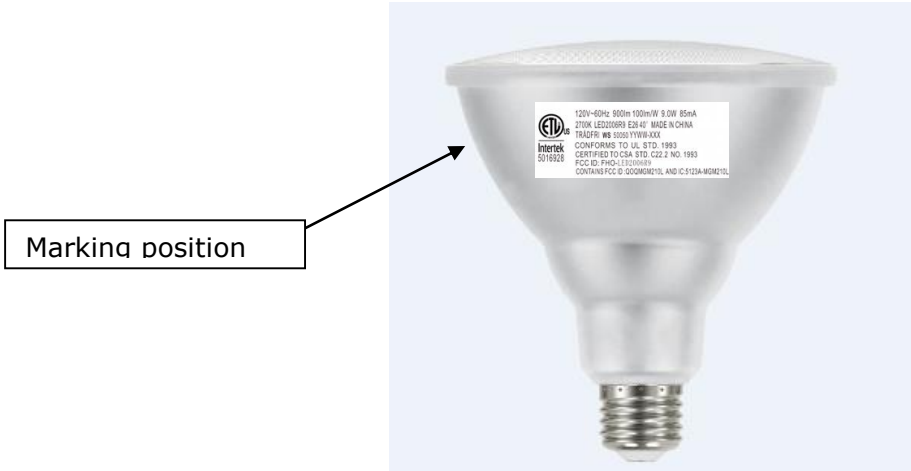

Internal

Revision Comment	
Approved by	Approved date

Marking_ LED2006R9 E26_US

CAUTION: RISK OF ELECTRIC SHOCK – USE IN DRY LOCATION ONLY. DO NOT USE WITH STANDARD DIMMERS. SEE INSTRUCTIONS.

120V~60Hz 900lm 100lm/W 9.0W 85mA
 2700K LED2006R9 E26 40° MADE IN CHINA
 TRÅDFRI ws 50050 YYWW-XXX
 CONFORMS TO UL STD. 1993
 CERTIFIED TO CSA STD. C22.2 NO. 1993
 FCC ID: FHO-LED2006R9
 CONTAINS FCC ID: QOQMG210L AND IC: 5123A-MGM210L

IKEA of Sweden AB
 SE-343 81 Älmhult

PRECAUCIÓN: RIESGO DE CHOQUE ELÉCTRICO – USAR SOLO EN LUGARES SECOS. NO USAR CON ATENUADORES DE LUZ COMUNES. VÉASE LAS INSTRUCCIONES.

Marking size: 200mm±15* mm±2

size: 8mm*8.8mm

IKEA of Sweden AB
 SE-343 81 Älmhult

size: 12mm*8mm

size: 5mm*5mm

size: 5mm*5mm

A4

Measurements according to the SI systems.

This drawing is IKEA's property and is covered by industrial and intellectual property rights and should, without written consent from IKEA, in no way be copied, reproduced or communicated or otherwise used for any other purpose other than that which has been agreed.