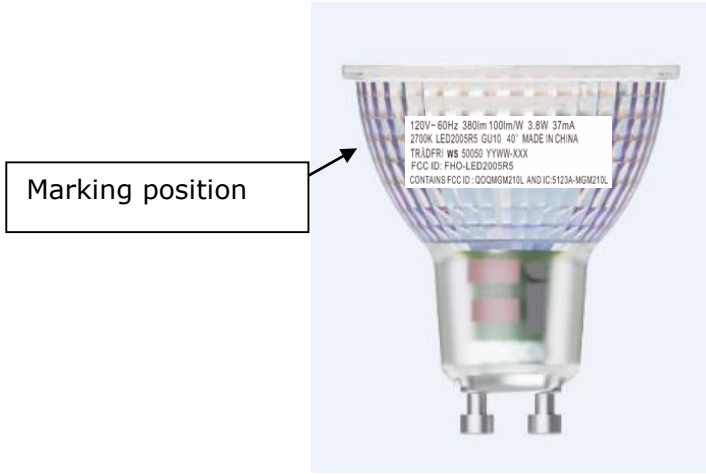

## Marking\_ LED2005R5 GU10\_US&CF

CAUTION: RISK OF ELECTRIC SHOCK - USE IN DRY LOCATION ONLY. DO NOT USE WITH STANDARD DIMMERS. SEE INSTRUCTIONS.

120V~60Hz 380lm 100lm/W 3.8W 37mA  
 2700K LED2005R5 GU10 40° MADE IN CHINA  
 TRÅDFRI ws 50050 YYWW-XXX  
 FCC ID: FHO-LED2005R5  
 CONTAINS FCC ID: Q0QMG210L AND IC:5123A-MGM210L

IKEA of Sweden AB  
 SE-343 81 Älmhult

PRECAUCIÓN: RIESGO DE CHOQUE ELÉCTRICO - USAR SOLO EN LUGARES SECOS. NO USAR CON ATENUADORES DE LUZ COMUNES. VÉASE LAS INSTRUCCIONES.

Marking size: 125mm±10\* 9mm±2

IKEA of Sweden AB  
 SE-343 81 Älmhult

size: 12mm\*8mm

size: 5mm\*5mm

size: 5mm\*5mm

A4

Measurements according to the SI systems.

This drawing is IKEA's property and is covered by industrial and intellectual property rights and should, without written consent from IKEA, in no way be copied, reproduced or communicated or otherwise used for any other purpose other than that which has been agreed.