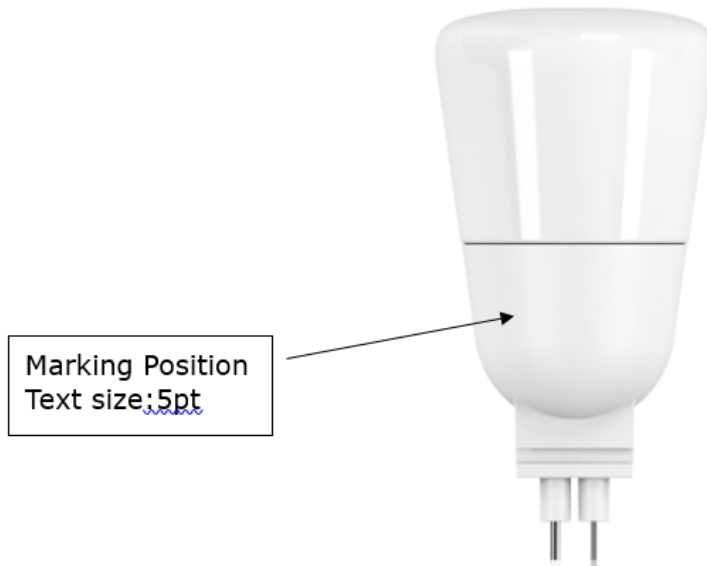

CAUTION: RISK OF ELECTRIC SHOCK -
USE IN DRY LOCATION ONLY.
FCC ID: FHO-LED1939G2

DC 24V 200lm 2W 2700K
LED1939G2 GUZ5.3 99mA
MADE IN CHINA 21633 YYWW
CANICES-005 (B) / NMB-005 (B)

IKEA of Sweden AB
SE-343 81 Älmhult

ATTENTION: RISQUE DE CHOC ÉLECTRIQUE - UTILISER
DANS UN EMPLACEMENT SEC UNIQUEMENT.

Label Artwork

Label Location