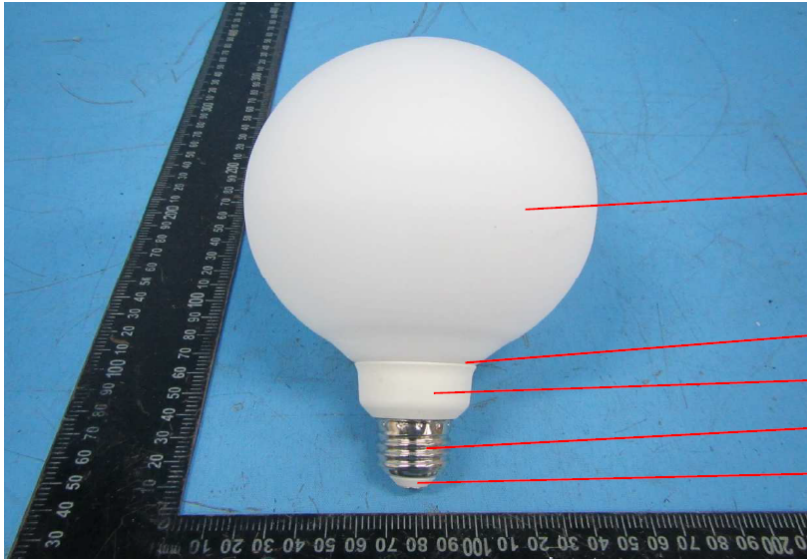

LED1936G5 External Picture

Marking_LED1936G5 E26_NA&US

Marking position

CAUTION: RISK OF ELECTRIC SHOCK - USE IN DRY LOCATION ONLY. DO NOT USE WITH STANDARD DIMMERS, SEE INSTRUCTIONS. NOT FOR USE IN TOTALLY ENCLOSED LUMINAIRES.

120V-60Hz 450lm 90lm/W 5W 55mA 2700K
 LED1936G5 E26 MADE IN CHINA YYWW-XXX
 TRÅDFRI WS xxxxx CAN ICES-005(B)/NMB-005(B)
 CONFORMS TO UL STD. 1993
 CERTIFIED TO CSA STD. C22.2 NO. 1993
 FCC ID: FHO-LED1936G5
 CONTAINS FCC ID: Q0QMGM210L AND IC: 5123A-MGM210L

Marking size: 120mm±5*13mm±5

size: 8mm*8.8mm

IKEA of Sweden AB
 SE-343 81 Älmhult

size: 12mm*8mm

size: 5mm*5mm

size: 5mm*5mm