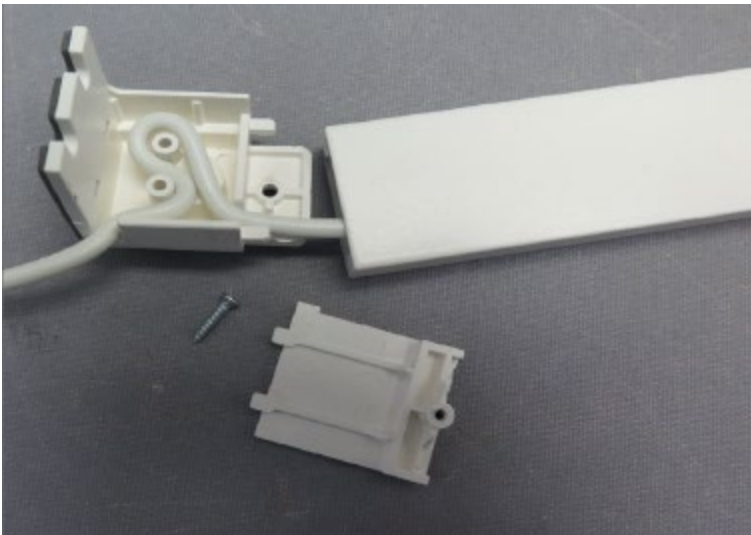

Revision 1	Revision Comment		
No. of Changes	Checked by	Approved by	Approved date

Measurements according to the SI systems.

This drawing is IKEA's property and is covered by industrial and intellectual property rights and should, without written consent from IKEA, in no way be copied, reproduced or communicated or otherwise used for any other purpose other than that which has been agreed.

Designed by IKEA of Sweden	No. of Pages 1 (3)	Tolerance	Replaces document
<p>MEASURED IMAGE</p>  <p>Design and Quality IKEA of Sweden</p>	<p>Description Integrated Lighting ♦ Drawer lighting ♦</p> <hr/> <p>Name L1919 - Internal photos</p>		
	Product Name MITTLED		Doc number 2259779

Designed by IKEA of Sweden	No. of Pages 2 (3)	Tolerance	Replaces document
<p>MEASURED IMAGE</p>  <p>Design and Quality IKEA of Sweden</p>	<p>Description Integrated Lighting ♦ Drawer lighting ♦</p> <hr/> <p>Name L1919 - Internal photos</p>		
	Product Name MITTLED		Doc number 2259779

Designed by IKEA of Sweden	No. of Pages 3 (3)	Tolerance	Replaces document
<p>MEASURED IMAGE</p>  <p>Design and Quality IKEA of Sweden</p>	<p>Description Integrated Lighting ♦ Drawer lighting ♦</p> <hr/> <p>Name L1919 - Internal photos</p>		
	<p>Product Name MITTLED</p>		<p>Doc number 2259779</p>