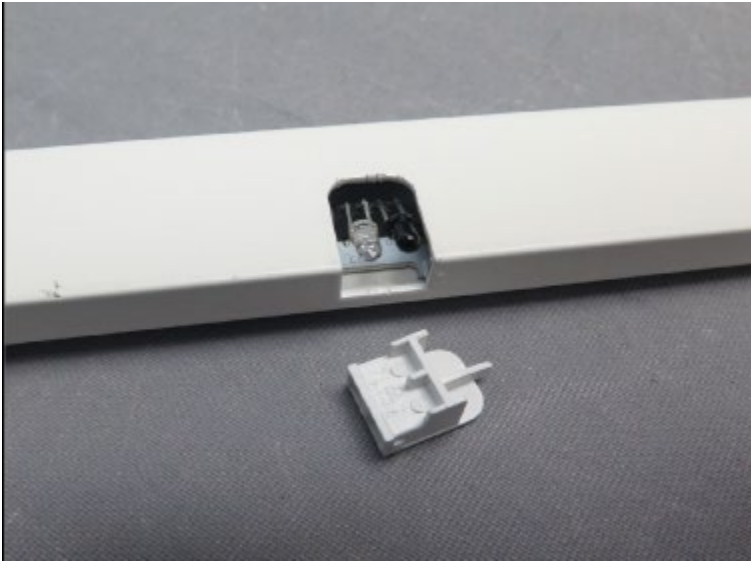

Revision 1	Revision Comment		
No. of Changes	Checked by	Approved by	Approved date

Measurements according to the SI systems.

This drawing is IKEA's property and is covered by industrial and intellectual property rights and should, without written consent from IKEA, in no way be copied, reproduced or communicated or otherwise used for any other purpose other than that which has been agreed.

Designed by IKEA of Sweden	No. of Pages 1 (3)	Tolerance	Replaces document
MEASURED IMAGE Design and Quality IKEA of Sweden	Description Integrated Lighting ♦ Drawer lighting ♦ Name L1919 - Internal photos		
	Product Name MITTLED		Doc number 2259779

DRAFT