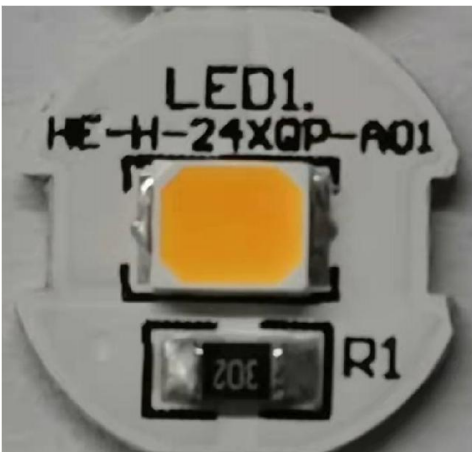

J2114 UTSUND N LED lghtng chain 24 outdoor black

External & Internal photos:

Product:

LED module:

Driver (ICPSL24-2-IL-1) details :