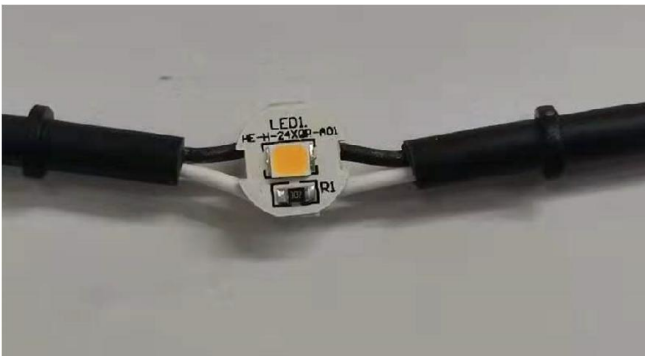

J2114 UTSUND N LED lghtng chain 24 outdoor black

External & Internal photos:

Product:

LED module:

Driver (ICPSL24-2-IL-1) details :