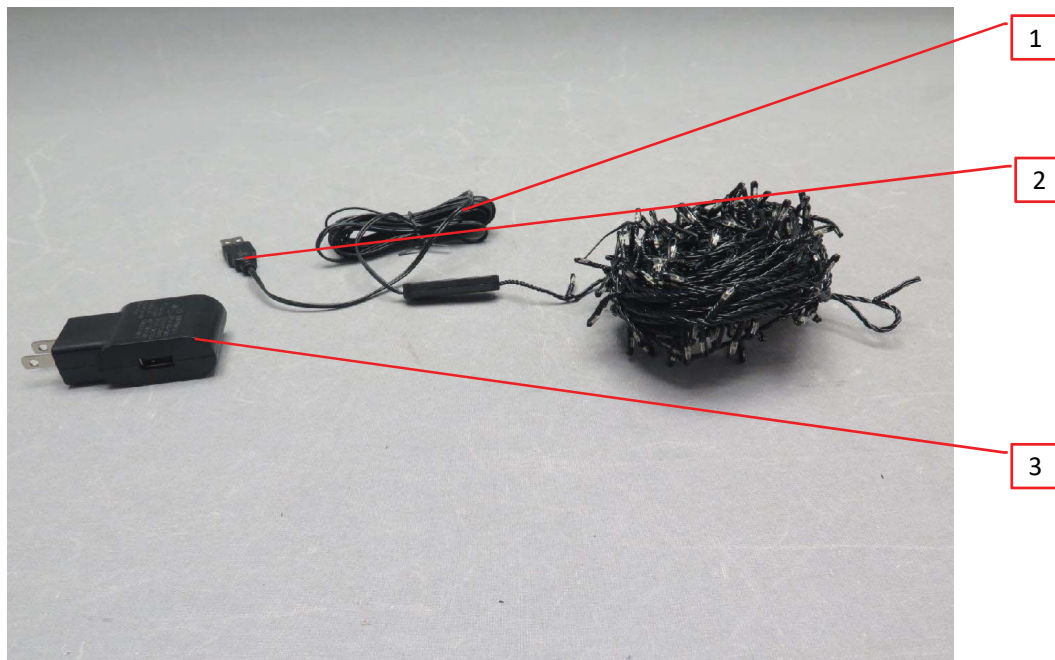

3.0 Product Photographs

Photo 1 - External view

Photo 2 - External view

3.0 Product Photographs

Photo 3 - Internal view

Label Location

Intertek
3172200

Type No. 1946
STRÅLA

Made in China

Conforms to:
UL Std 588
Certified to:
CSA Std C22.2 No. 37
CAN ICES-005 (B) / NMB-005 (B)
This device complies with Part 15 of the FCC
Rules. Operation is subject to the following
two conditions: (1) this device may not
cause harmful interference, and (2) this
device must accept any interference
received, including interference that may
cause undesired operation.

FCC ID: FHO-J1946
5VDC, 0.4W

Sup. No. 21777

Date Code : YYWW

Conforms to:
UL Std 588
Certified to:
CSA Std C22.2 No. 37
CAN ICES-005 (B) / NMB-005 (B)
This device complies with Part 15 of the FCC
Rules. Operation is subject to the following
two conditions: (1) this device may not
cause harmful interference, and (2) this
device must accept any interference
received, including interference that may
cause undesired operation.