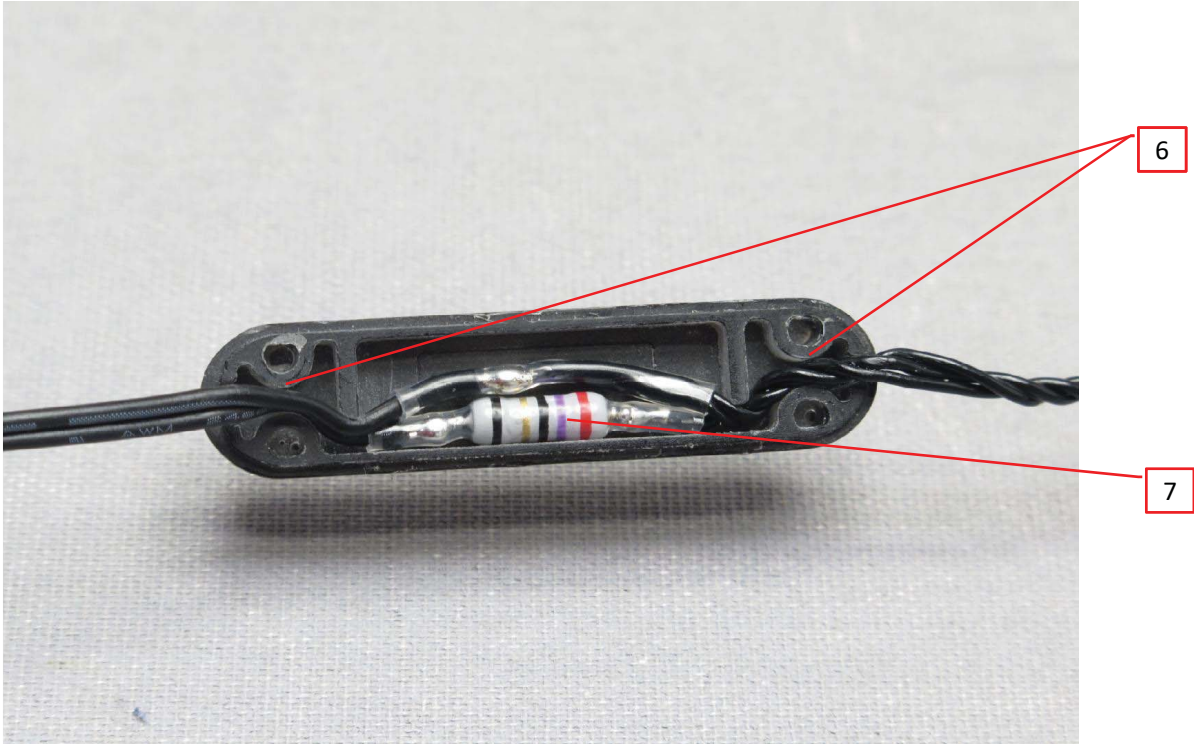

3.0 Product Photographs

Photo 1 - External view

Photo 2 - External view

3.0 Product Photographs

Photo 3 - Internal view

Label Location

Intertek
3172200

Type No. 1946
STRÅLA

Made in China

Conforms to:
UL Std 588
Certified to:
CSA Std C22.2 No. 37
CAN ICES-005 (B) / NMB-005 (B)
This device complies with Part 15 of the FCC
Rules. Operation is subject to the following
two conditions: (1) this device may not
cause harmful interference, and (2) this
device must accept any interference
received, including interference that may
cause undesired operation.

FCC ID: FHO-J1946
5VDC, 0.4W

Sup. No. 21777

Date Code : YYWW

Conforms to:
UL Std 588
Certified to:
CSA Std C22.2 No. 37
CAN ICES-005 (B) / NMB-005 (B)
This device complies with Part 15 of the FCC
Rules. Operation is subject to the following
two conditions: (1) this device may not
cause harmful interference, and (2) this
device must accept any interference
received, including interference that may
cause undesired operation.