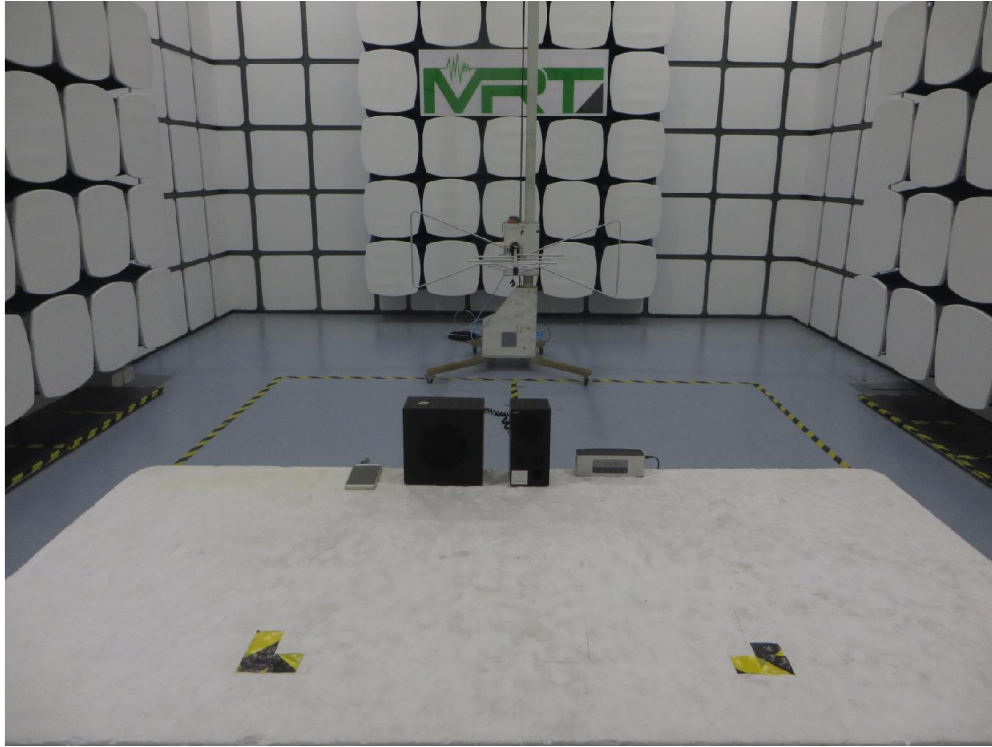

## EMC Test Setup Photograph

Test Mode 1

Description: Front View of Conducted Emission Test Setup

Test Mode 1

Description: Back view of Conducted Emission Test Setup

Test Mode 1

Description: Radiated Spurious Emission Test Setup for 30MHz ~ 1GHz

Test Mode 1

Description: Radiated Spurious Emission Test Setup for 1GHz ~ 18GHz