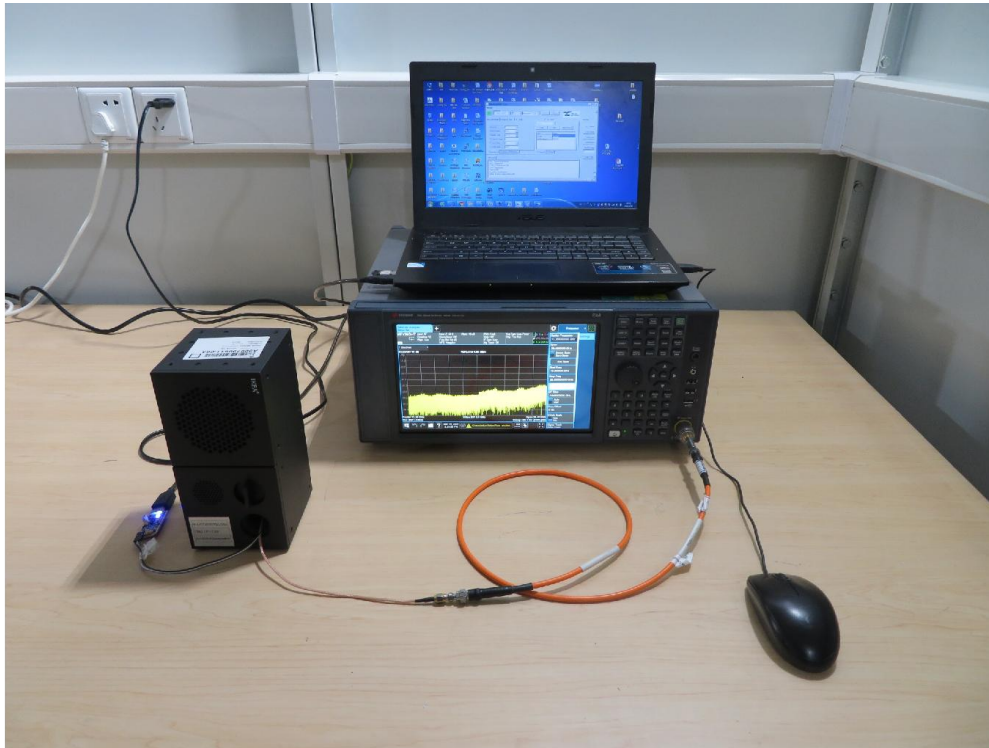

Test Mode 2

Description: Back view of Conducted Emission Test Setup

Test Mode 1

Description: Radiated Spurious Emission Test Setup for 30MHz ~ 1GHz

Test Mode 1

Description: Radiated Spurious Emission Test Setup for 1GHz ~ 18GHz

Test Mode 2

Description: Radiated Spurious Emission Test Setup for 30MHz ~ 1GHz

Test Mode 2

Description: Radiated Spurious Emission Test Setup for 1GHz ~ 18GHz

RF Test Setup Photograph

Description: Front view of Conducted Emission Test Setup

Description: Back view of Conducted Emission Test Setup

Description: Conducted Test Setup

Description: Radiated Emission Test Setup for 9kHz ~ 30MHz

Description: Radiated Emission Test Setup for 30MHz ~ 1GHz