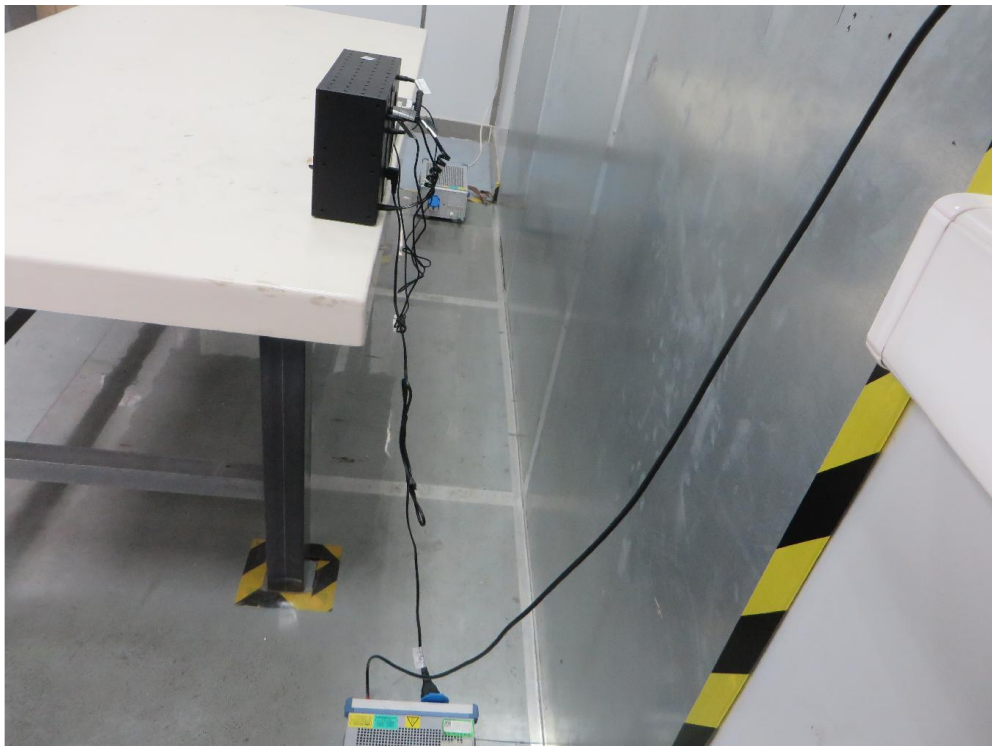

EMC Test Setup Photograph

Test Mode 1

Description: Front View of Conducted Emission Test Setup

Test Mode 1

Description: Back view of Conducted Emission Test Setup

Test Mode 2

Description: Front View of Conducted Emission Test Setup

Test Mode 2

Description: Back view of Conducted Emission Test Setup

Test Mode 1

Description: Radiated Spurious Emission Test Setup for 30MHz ~ 1GHz

Test Mode 1

Description: Radiated Spurious Emission Test Setup for 1GHz ~ 18GHz

Test Mode 2

Description: Radiated Spurious Emission Test Setup for 30MHz ~ 1GHz

Test Mode 2

Description: Radiated Spurious Emission Test Setup for 1GHz ~ 18GHz

RF Test Setup Photograph

Description: Front view of Conducted Emission Test Setup