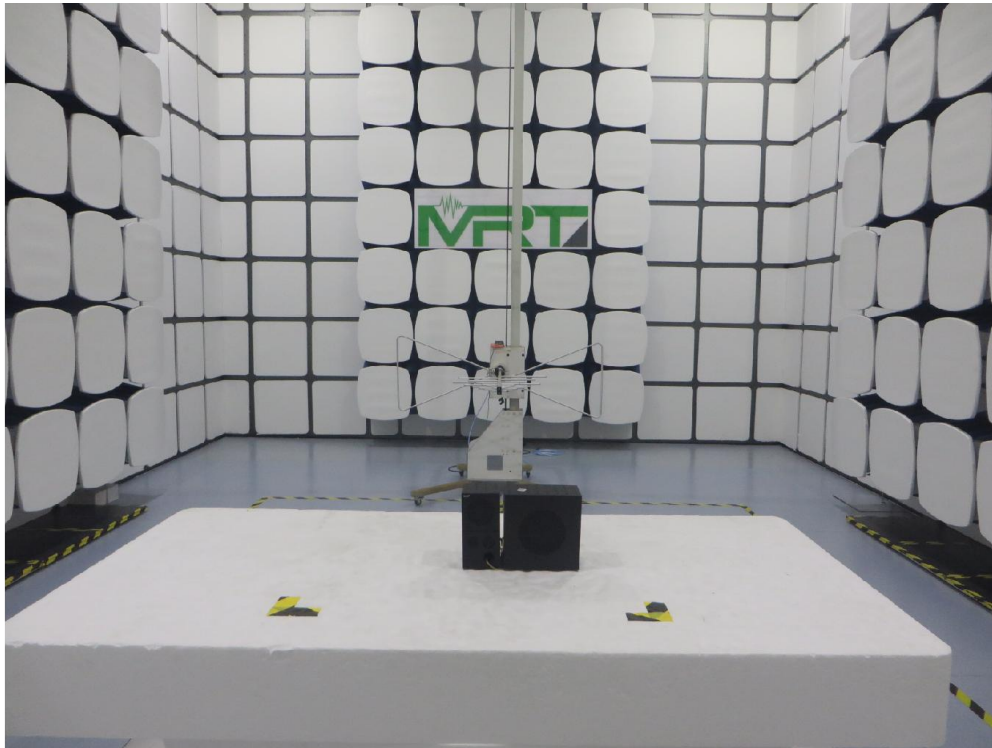

Test Mode 2

Description: Radiated Spurious Emission Test Setup for 30MHz ~ 1GHz

Test Mode 2

Description: Radiated Spurious Emission Test Setup for 1GHz ~ 18GHz

RF Test Setup Photograph

Description: Front view of Conducted Emission Test Setup

Description: Back view of Conducted Emission Test Setup

Description: Conducted Test Setup

Description: Radiated Emission Test Setup for 9kHz ~ 30MHz

Description: Radiated Emission Test Setup for 30MHz ~ 1GHz

Description: Radiated Emission Test Setup for 1GHz ~ 18GHz

Description: Radiated Spurious Emission Test Setup for 18GHz ~ 40GHz