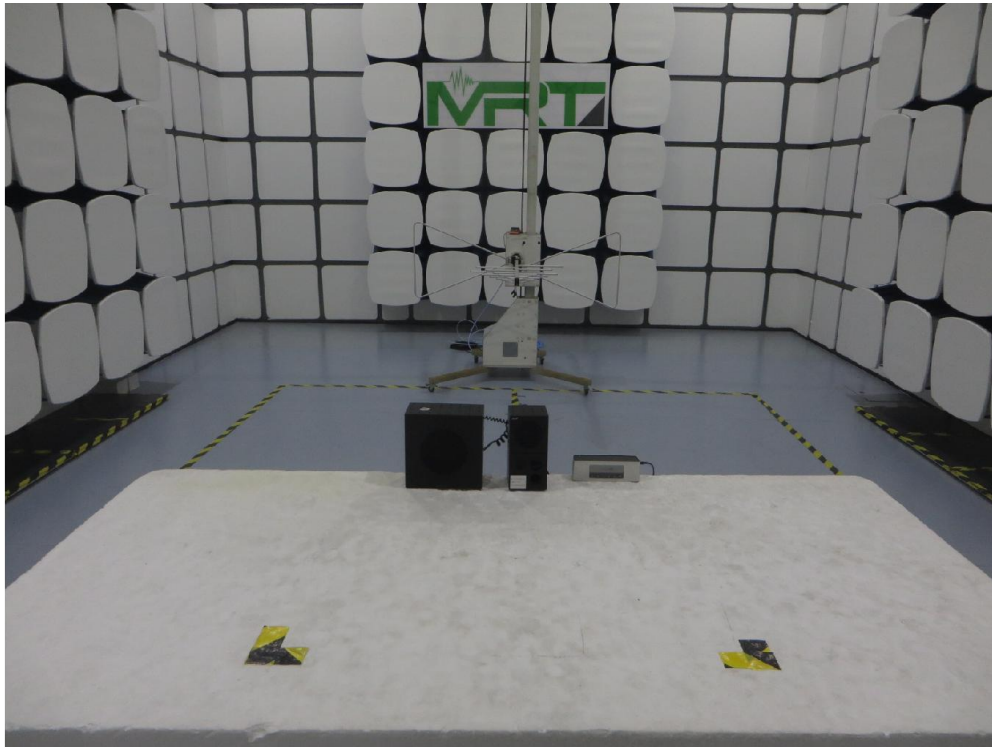

EMC Test Setup Photograph

Test Mode 1

Description: Front View of Conducted Emission Test Setup

Test Mode 1

Description: Back view of Conducted Emission Test Setup

Test Mode 2

Description: Front View of Conducted Emission Test Setup

Test Mode 2

Description: Back view of Conducted Emission Test Setup

Test Mode 1

Description: Radiated Spurious Emission Test Setup for 30MHz ~ 1GHz

Test Mode 1

Description: Radiated Spurious Emission Test Setup for 1GHz ~ 18GHz

Test Mode 2

Description: Radiated Spurious Emission Test Setup for 30MHz ~ 1GHz

Test Mode 2

Description: Radiated Spurious Emission Test Setup for 1GHz ~ 18GHz

RF Test Setup Photograph

Description: Front view of Conducted Emission Test Setup