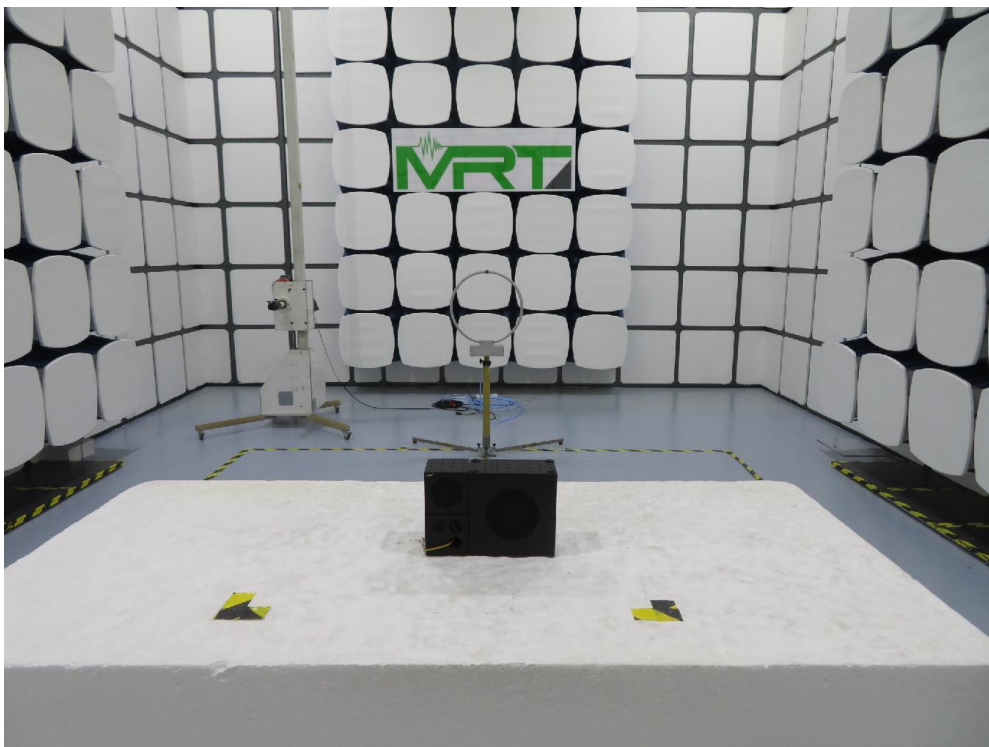

Test Mode 2

Description: Back view of Conducted Emission Test Setup

Test Mode 1

Description: Radiated Spurious Emission Test Setup for 30MHz ~ 1GHz

Test Mode 1

Description: Radiated Spurious Emission Test Setup for 1GHz ~ 18GHz

Test Mode 2

Description: Radiated Spurious Emission Test Setup for 30MHz ~ 1GHz

Test Mode 2

Description: Radiated Spurious Emission Test Setup for 1GHz ~ 18GHz

RF Test Setup Photograph

Description: Front view of Conducted Emission Test Setup

Description: Back view of Conducted Emission Test Setup

Description: Conducted Test Setup

Description: Radiated Emission Test Setup for 9kHz ~ 30MHz

Description: Radiated Emission Test Setup for 30MHz ~ 1GHz