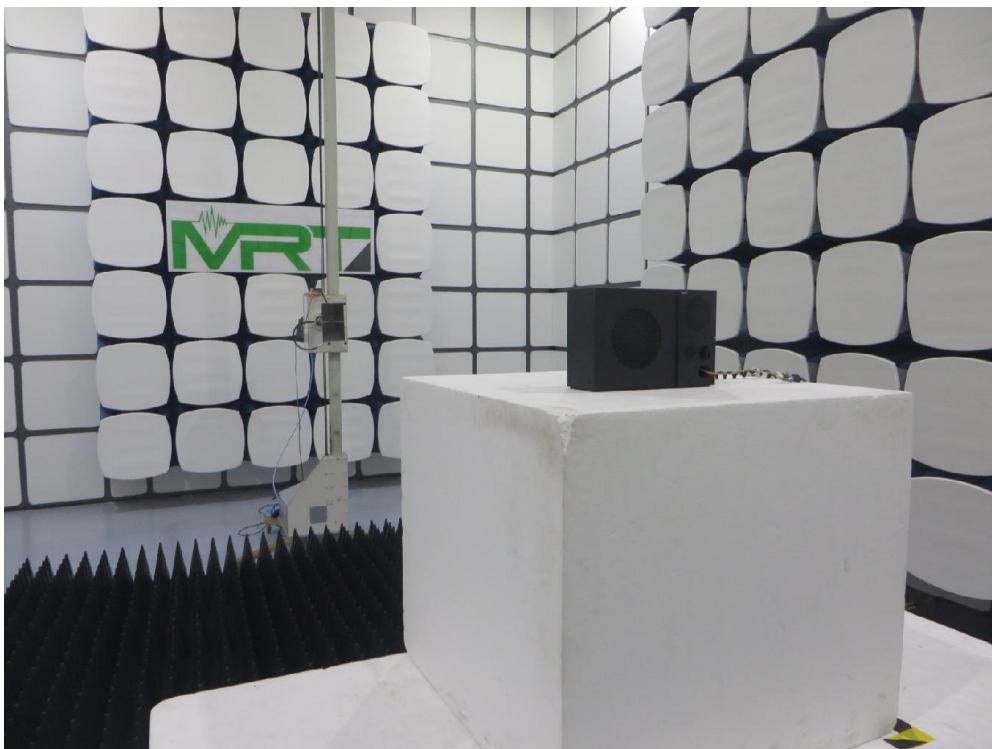

Description: Radiated Emission Test Setup for 1GHz ~ 18GHz