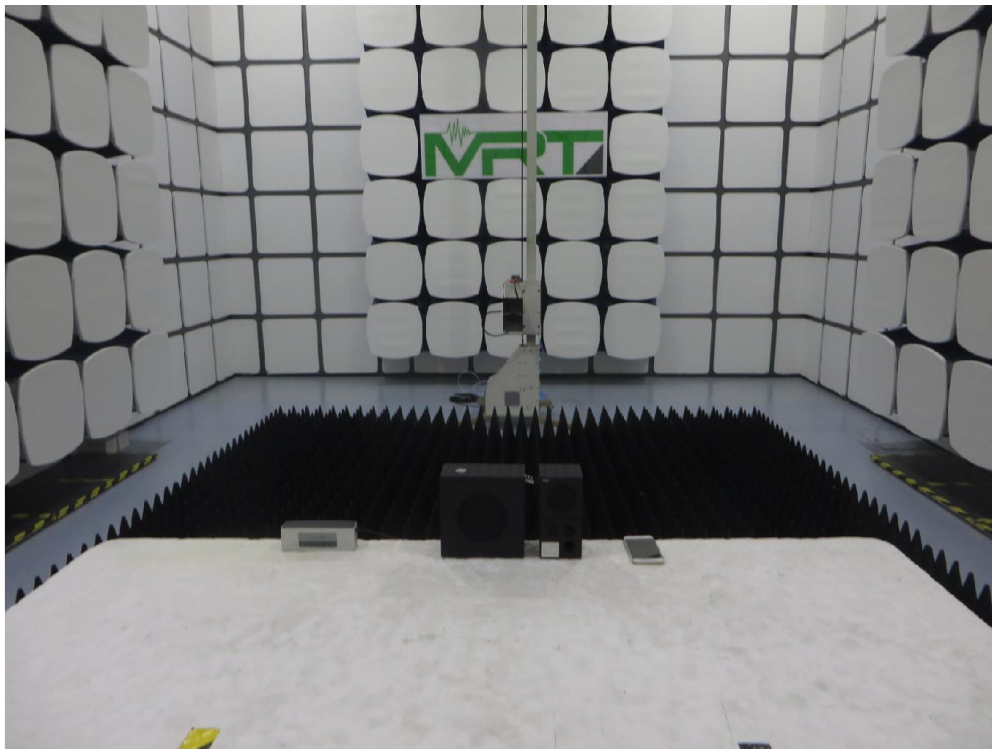

EMC Test Setup Photograph

Test Mode 1

Description: Front View of Conducted Emission Test Setup

Test Mode 1

Description: Back view of Conducted Emission Test Setup

Test Mode 2

Description: Front View of Conducted Emission Test Setup

Test Mode 2

Description: Back view of Conducted Emission Test Setup

Test Mode 1

Description: Radiated Spurious Emission Test Setup for 30MHz ~ 1GHz

Test Mode 1

Description: Radiated Spurious Emission Test Setup for 1GHz ~ 18GHz

Test Mode 2

Description: Radiated Spurious Emission Test Setup for 30MHz ~ 1GHz

Test Mode 2

Description: Radiated Spurious Emission Test Setup for 1GHz ~ 18GHz

RF Test Setup Photograph

Description: Front view of Conducted Emission Test Setup