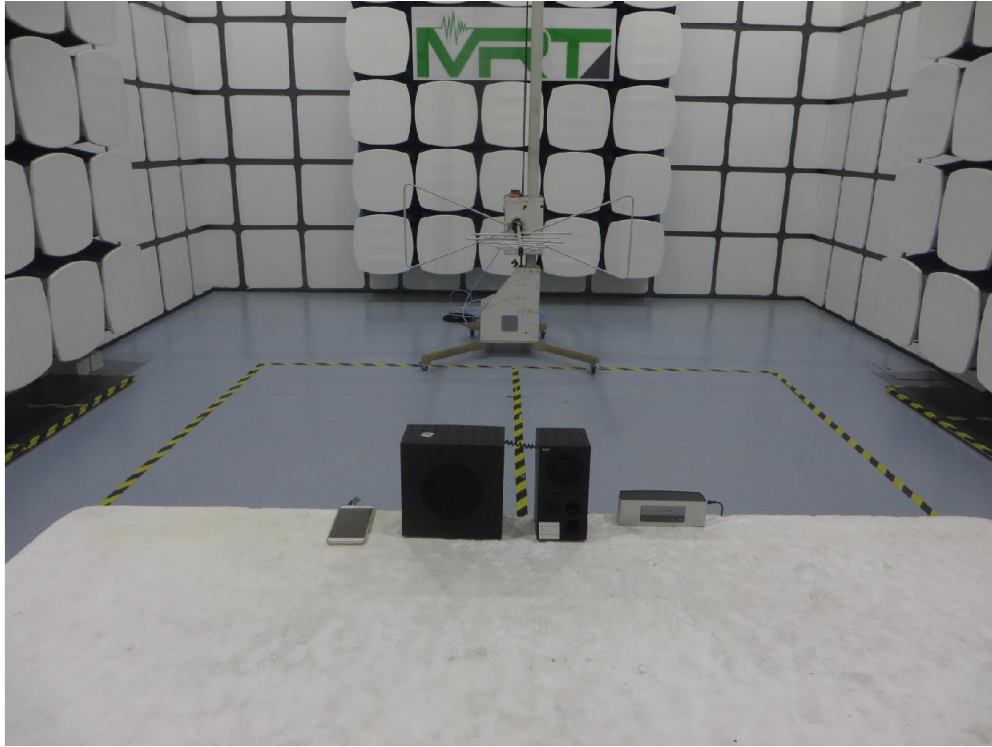

EMC Test Setup Photograph

Test Mode 1

Description: Front View of Conducted Emission Test Setup

Test Mode 1

Description: Back view of Conducted Emission Test Setup

Test Mode 2

Description: Front View of Conducted Emission Test Setup

Test Mode 2

Description: Back view of Conducted Emission Test Setup

Test Mode 1

Description: Radiated Spurious Emission Test Setup for 30MHz ~ 1GHz

Test Mode 1

Description: Radiated Spurious Emission Test Setup for 1GHz ~ 18GHz

Test Mode 2

Description: Radiated Spurious Emission Test Setup for 30MHz ~ 1GHz

Test Mode 2

Description: Radiated Spurious Emission Test Setup for 1GHz ~ 18GHz

RF Test Setup Photograph

Description: Front view of Conducted Emission Test Setup