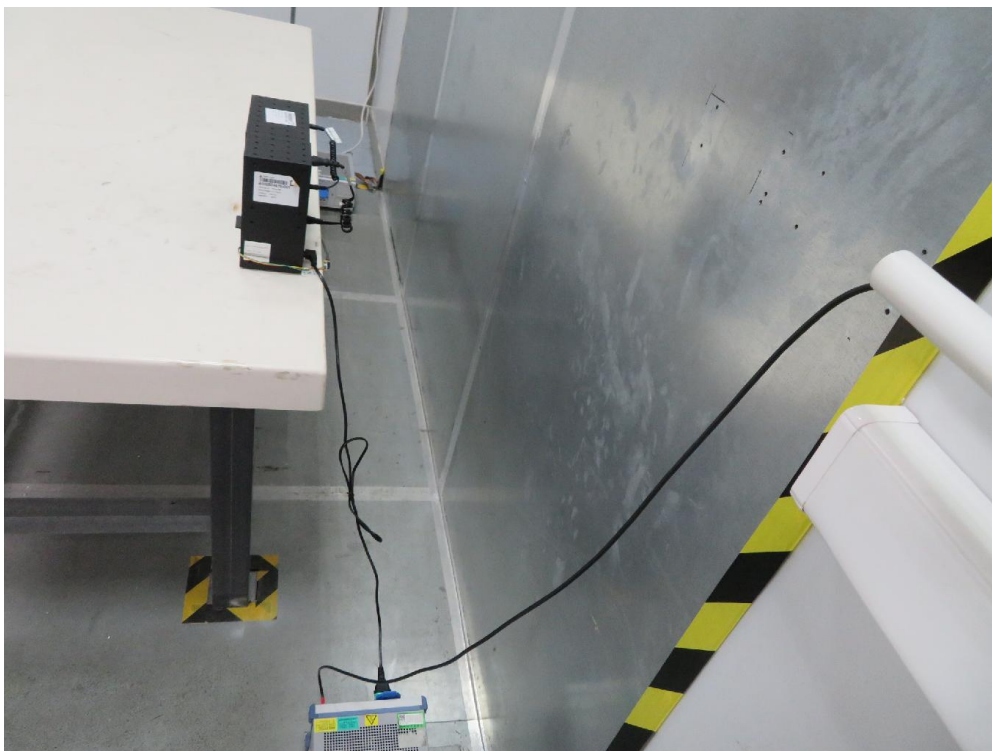

Test Mode 2

Description: Back view of Conducted Emission Test Setup

Test Mode 1

Description: Radiated Spurious Emission Test Setup for 30MHz ~ 1GHz

Test Mode 1

Description: Radiated Spurious Emission Test Setup for 1GHz ~ 18GHz

Test Mode 2

Description: Radiated Spurious Emission Test Setup for 30MHz ~ 1GHz

Test Mode 2

Description: Radiated Spurious Emission Test Setup for 1GHz ~ 18GHz

RF Test Setup Photograph

Description: Front view of Conducted Emission Test Setup

Description: Back view of Conducted Emission Test Setup

Description: Conducted Test Setup

Description: Radiated Emission Test Setup for 9kHz ~ 30MHz

Description: Radiated Emission Test Setup for 30MHz ~ 1GHz