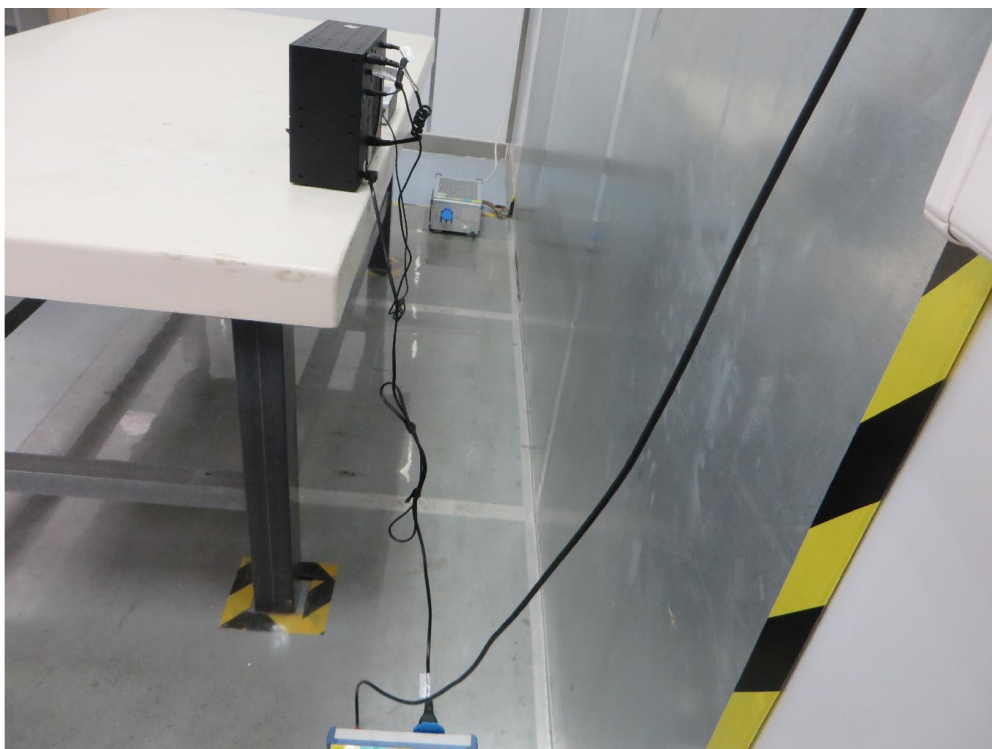

EMC Test Setup Photograph

Test Mode 1

Description: Front View of Conducted Emission Test Setup

Test Mode 1

Description: Back view of Conducted Emission Test Setup

Test Mode 2

Description: Front View of Conducted Emission Test Setup

Test Mode 2

Description: Back view of Conducted Emission Test Setup

Test Mode 1

Description: Radiated Spurious Emission Test Setup for 30MHz ~ 1GHz

Test Mode 1

Description: Radiated Spurious Emission Test Setup for 1GHz ~ 18GHz

Test Mode 2

Description: Radiated Spurious Emission Test Setup for 30MHz ~ 1GHz

Test Mode 2

Description: Radiated Spurious Emission Test Setup for 1GHz ~ 18GHz

RF Test Setup Photograph

Description: Front view of Conducted Emission Test Setup