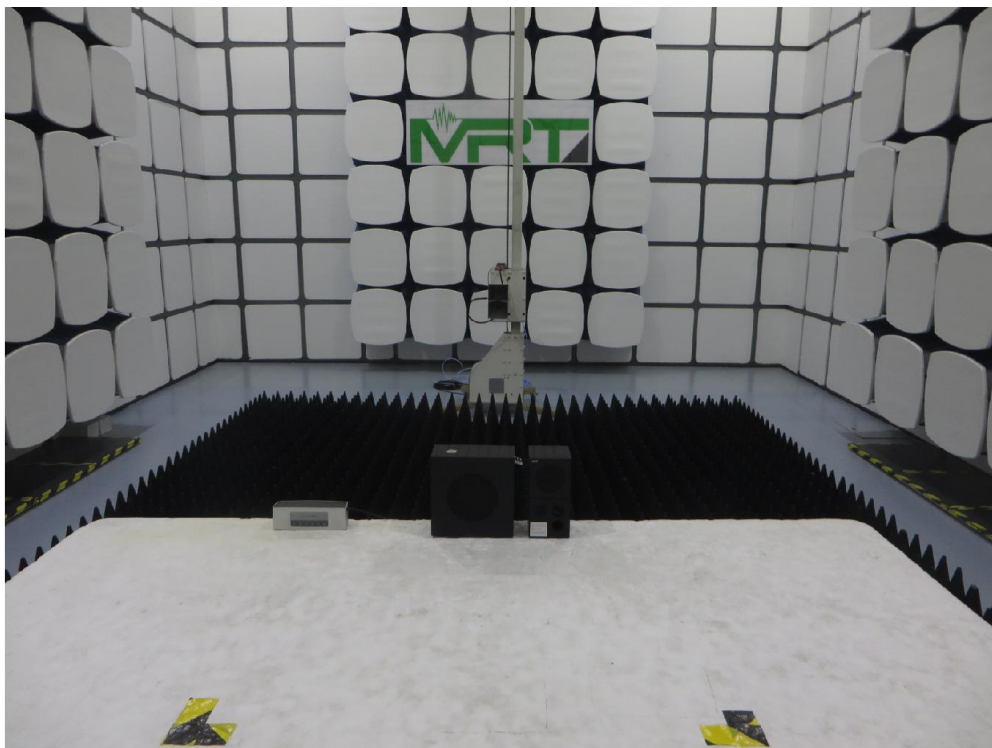

EMC Test Setup Photograph

Test Mode 1

Description: Front View of Conducted Emission Test Setup

Test Mode 1

Description: Back view of Conducted Emission Test Setup

Test Mode 2

Description: Front View of Conducted Emission Test Setup

Test Mode 2

Description: Back view of Conducted Emission Test Setup

Test Mode 1

Description: Radiated Spurious Emission Test Setup for 30MHz ~ 1GHz

Test Mode 1

Description: Radiated Spurious Emission Test Setup for 1GHz ~ 18GHz

Test Mode 2

Description: Radiated Spurious Emission Test Setup for 30MHz ~ 1GHz

Test Mode 2

Description: Radiated Spurious Emission Test Setup for 1GHz ~ 18GHz

RF Test Setup Photograph

Description: Front view of Conducted Emission Test Setup