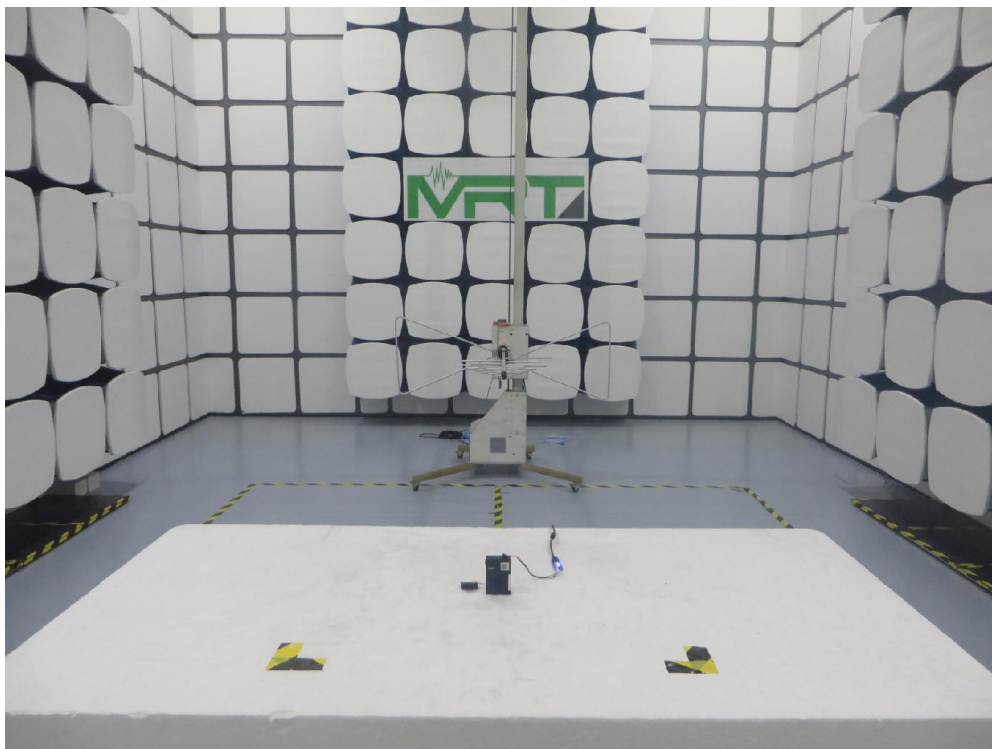

## RF Test Setup Photograph

Description: Front view of Conducted Emission Test Setup

Description: Back view of Conducted Emission Test Setup

Description: Radiated Emission Test Setup for 9kHz ~ 30MHz

Description: Radiated Emission Test Setup for 30MHz ~ 1GHz

Description: Radiated Emission Test Setup for 1GHz ~ 18GHz

Description: Radiated Spurious Emission Test Setup for 18GHz ~ 40GHz