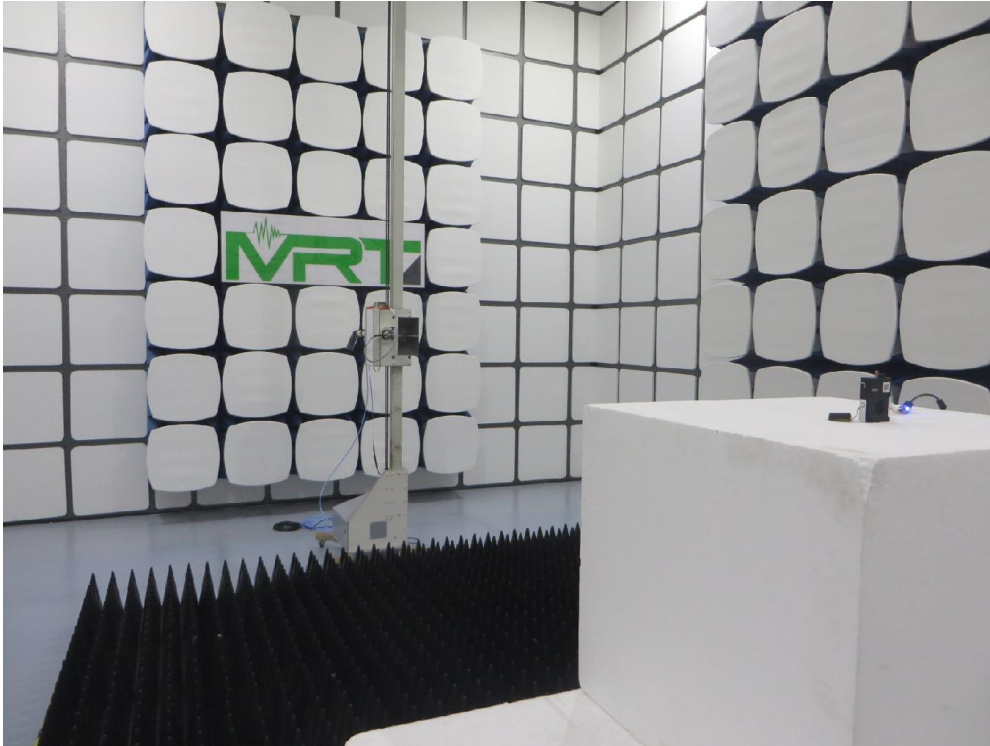

## RF Test Setup Photograph

Description: Front view of Conducted Emission Test Setup

Description: Back view of Conducted Emission Test Setup

Description: Radiated Emission Test Setup for 9kHz ~ 30MHz

Description: Radiated Emission Test Setup for 30MHz ~ 1GHz

Description: Radiated Emission Test Setup for 1GHz ~ 18GHz

Description: Radiated Spurious Emission Test Setup for 18GHz ~ 40GHz