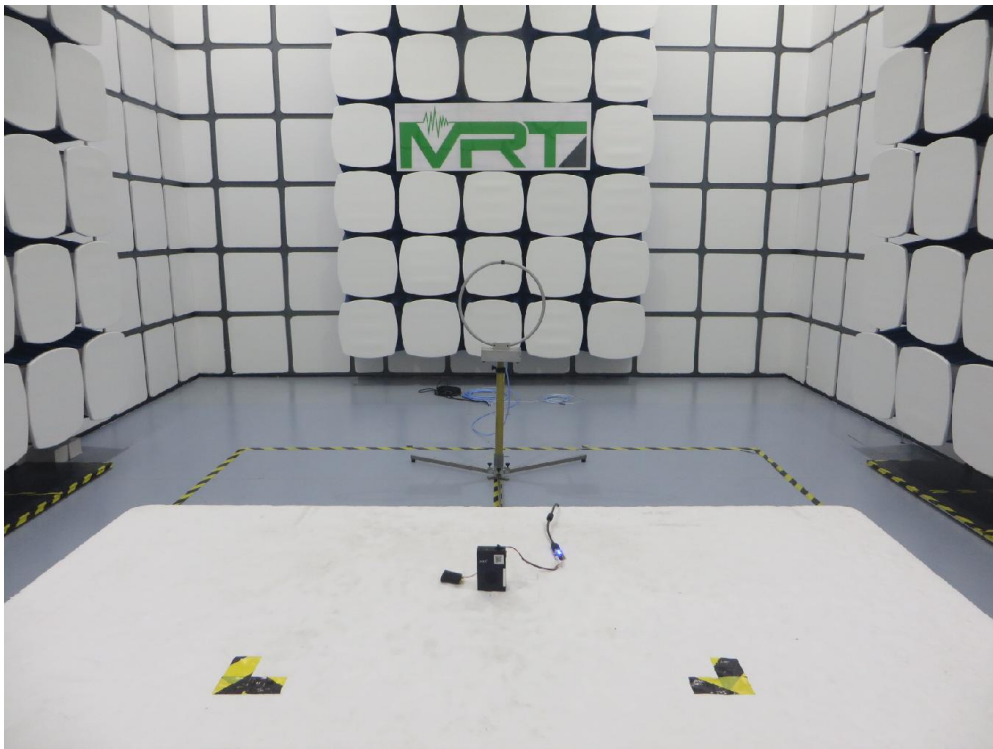

## RF Test Setup Photograph

Description: Front view of Conducted Emission Test Setup

Description: Back view of Conducted Emission Test Setup

Description: Radiated Emission Test Setup for 9kHz ~ 30MHz

Description: Radiated Emission Test Setup for 30MHz ~ 1GHz

Description: Radiated Emission Test Setup for 1GHz ~ 18GHz

Description: Radiated Spurious Emission Test Setup for 18GHz ~ 40GHz