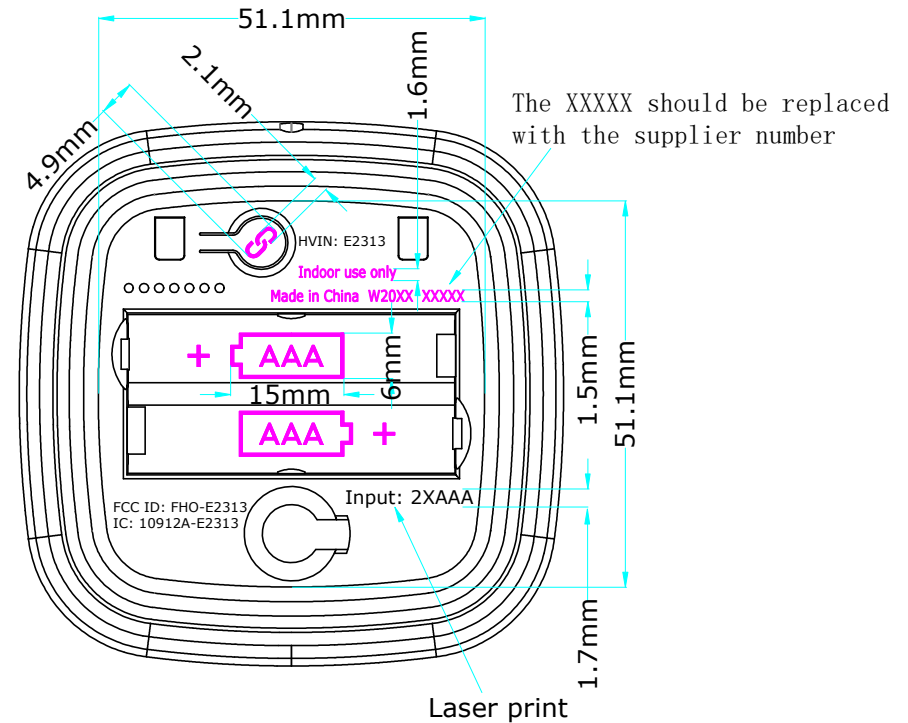

Back of battery cover

E2313 EU/NA/RU MARKING