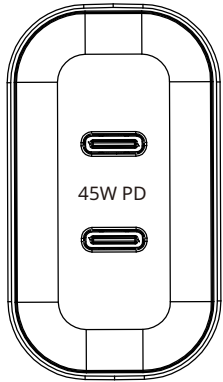

	ID		Version	V1.0
	Model	E2307-NA	Drawing	yepiqin
	Product		Date	2023.8.1

Remark:The font is Noto IKEA Latin,