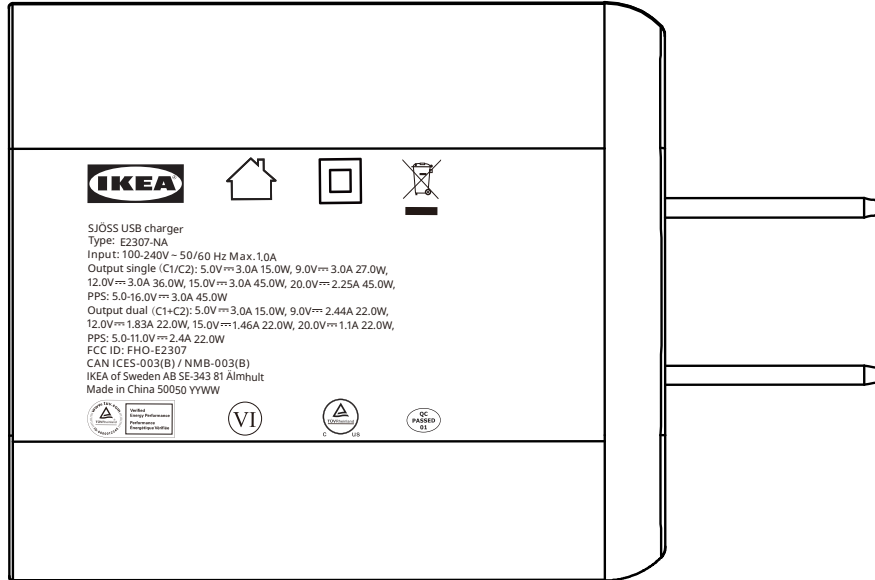

	ID		Version	V1.0
	Model	E2307-NA	Drawing	yepiqin
	Product		Date	2023.8.1

Remark:The font is Noto IKEA Latin,