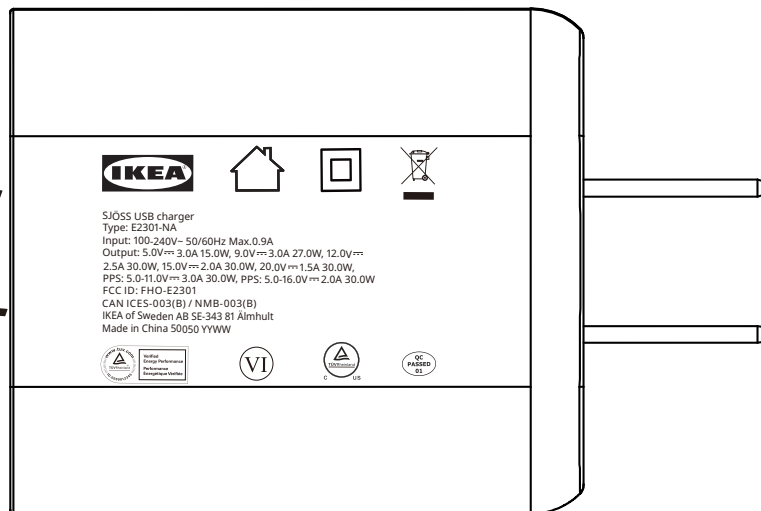

	ID		Version	V1.0
	Model	E2301-NA	Drawing	yepeiqin
	Product		Date	2023.8.1

Type label printing on this side
opposite to the 30W PD on the
front cover viewing angle

侧面铭牌信息请在30W PD相反的侧边位置

5*12mm

7*4.8mm

5*6.3mm

5.5*5.5mm

5*5mm

5*11.5mm

Remark:The font is Noto IKEA Latin,