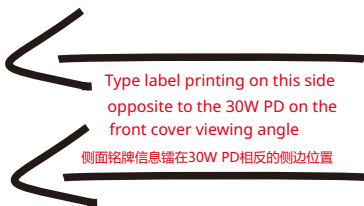

	ID		Version	V1.0
	Model	E2301-NA	Drawing	yepeiqin
	Product		Date	2023.8.1

Type label printing on this side
opposite to the 30W PD on the
front cover viewing angle

侧面铭牌信息请在30W PD相反的侧边位置

5*12mm

7*4.8mm

5*6.3mm