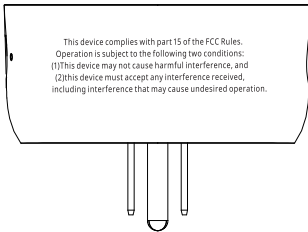

LEEDARSON

ID		Version	V1.0
Model	E2220	Drawing	yepei.qin
Product	INSPELNING NA	Date	2023.7.20

Remark: The font is Noto IKEA Latin,