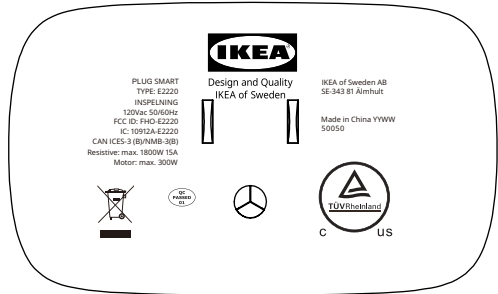

LEEDARSON

ID		Version	V1.0
Model	E2220	Drawing	yepei.qin
Product	INSPELNING NA	Date	2023.7.20

Remark: The font is Noto IKEA Latin,