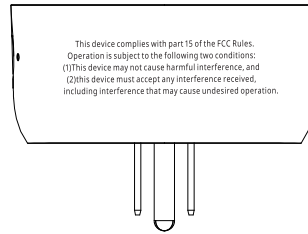

# LEEDARSON

ID		Version	V1.0
Model	E2205	Drawing	yepeiqin
Product	TRETAKT NA	Date	2023.7.20

7\*4.8mm

10\*9.8mm

Remark: The font is Noto IKEA Latin