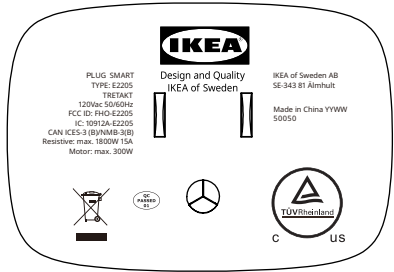

# LEEDARSON

ID		Version	V1.0
Model	E2205	Drawing	yepeiqin
Product	TRETAKT NA	Date	2023.7.20

7\*4.8mm

10\*9.8mm

Remark: The font is Noto IKEA Latin