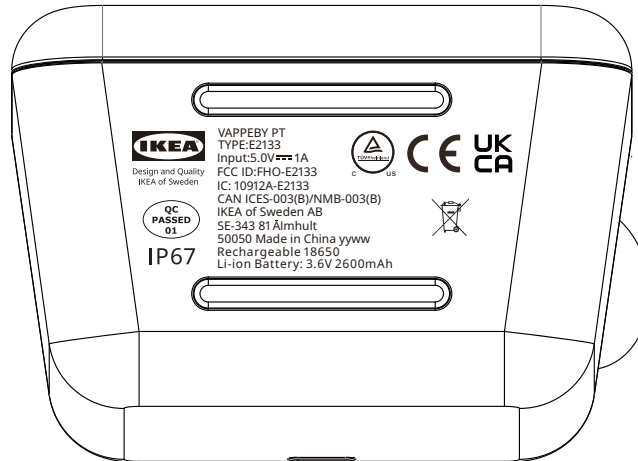

# LEEDARSON

ID

Version

V1.0

Model

Drawing

SM

Product

VAPPEBY Portable Speaker EU\$NA

Date

2022.06.10

font is Noto IKEALatin