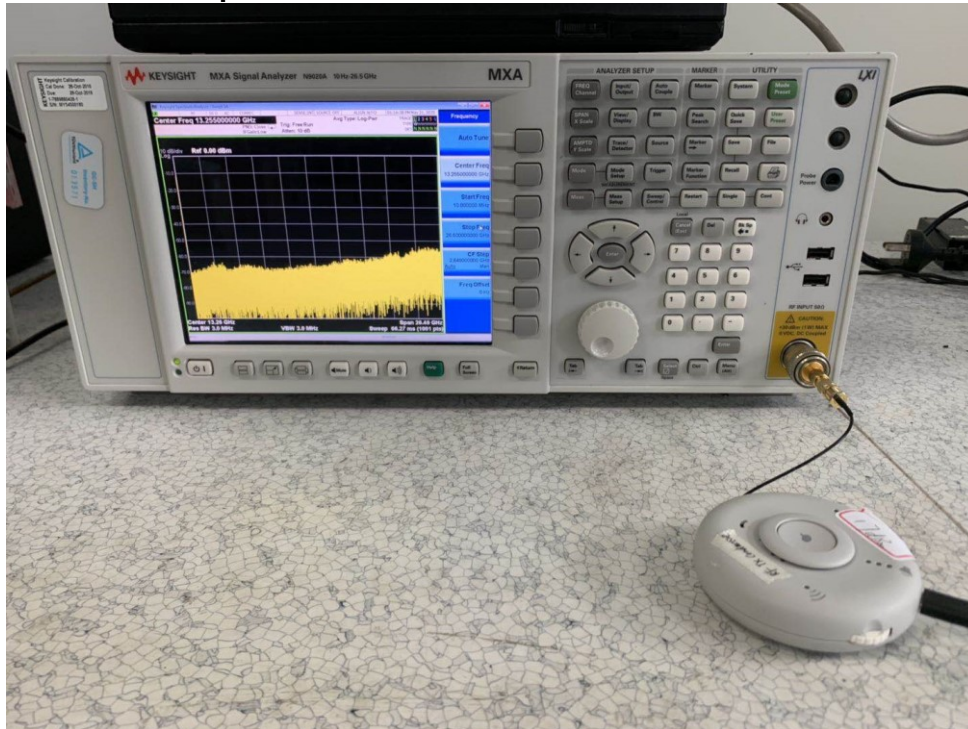

## Appendix I- Test Setup Photos

### Conducted Test Setup

**Conducted Emission Test Setup, Mode 5**

**Conducted Emission Test Setup, Mode 6**

**Radiated Emission Test Setup**

30MHz to 1GHz

1GHz to 18GHz

18GHz to 25GHz