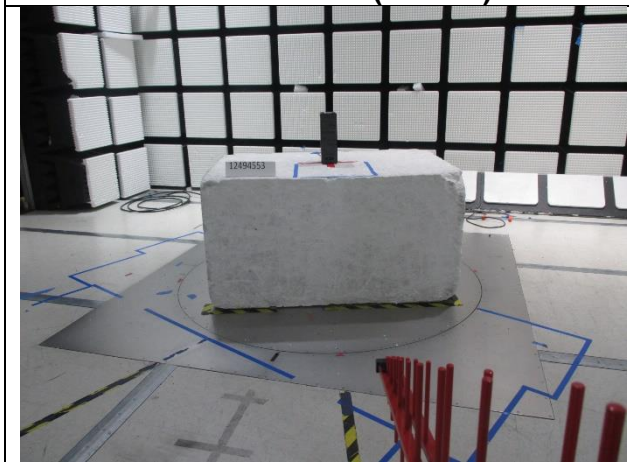

11. SETUP PHOTOS

ANTENNA PORT AND AC LINE CONDUCTED SETUP

RADIATED RF MEASUREMENT SETUP

BELOW 30MHz (FRONT)

BELOW 30MHz (BACK)

BELOW 1GHz (FRONT)

BELOW 1GHz (BACK)

ABOVE 1GHz (FRONT)