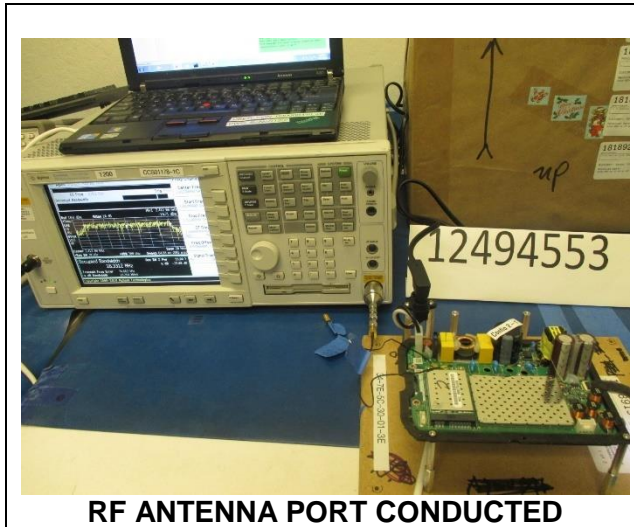

11. SETUP PHOTOS

ANTENNA PORT AND AC LINE CONDUCTED SETUP

RADIATED RF MEASUREMENT SETUP

BELOW 30MHz (FRONT)

BELOW 30MHz (BACK)

BELOW 1GHz (FRONT)

BELOW 1GHz (BACK)

ABOVE 1GHz (FRONT)