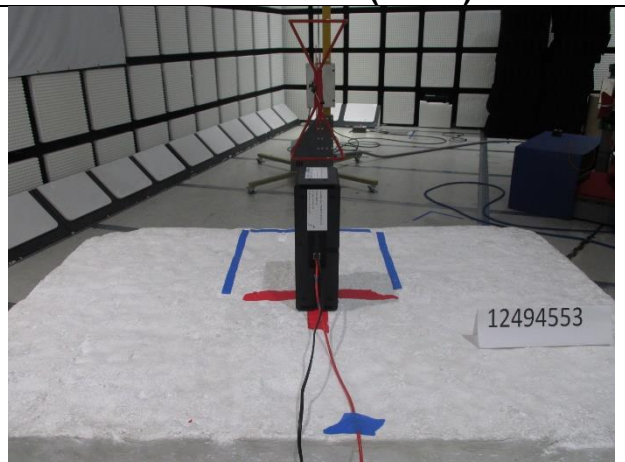

11. SETUP PHOTOS

ANTENNA PORT AND AC LINE CONDUCTED SETUP

RADIATED RF MEASUREMENT SETUP

BELOW 30MHz (FRONT)

BELOW 30MHz (BACK)

BELOW 1GHz (FRONT)

BELOW 1GHz (BACK)

ABOVE 1GHz (FRONT)