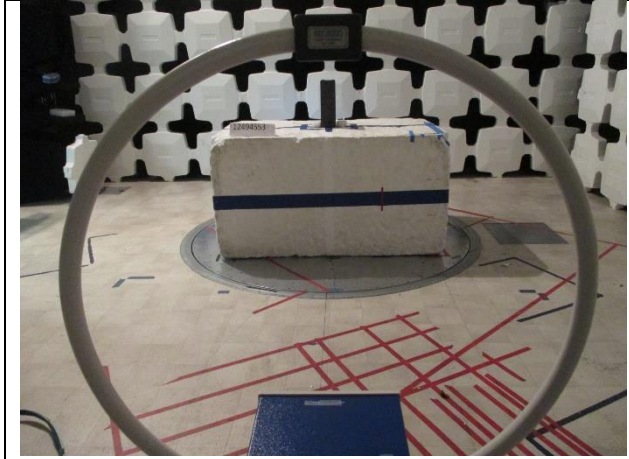

11. SETUP PHOTOS

ANTENNA PORT AND AC LINE CONDUCTED SETUP

RADIATED RF MEASUREMENT SETUP

BELOW 30MHz (FRONT)

BELOW 30MHz (BACK)

BELOW 1GHz (FRONT)

BELOW 1GHz (BACK)

ABOVE 1GHz (FRONT)

ABOVE 1GHz (BACK)

ORIENTATIONS

HORIZONTAL – ORIENTATION

VERTICAL – ORIENTATION

END OF TEST REPORT