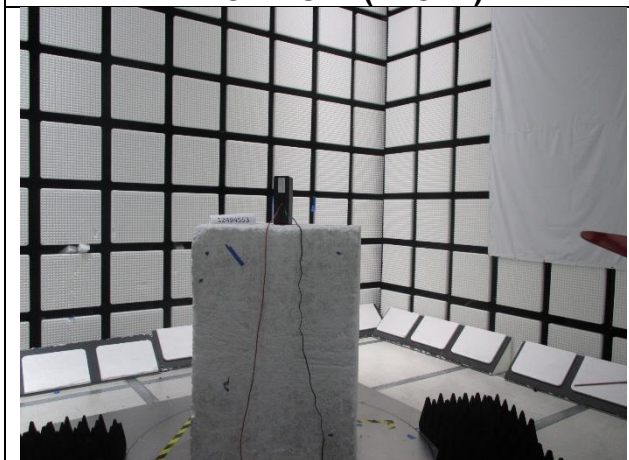

11. SETUP PHOTOS

ANTENNA PORT AND AC LINE CONDUCTED SETUP

RADIATED RF MEASUREMENT SETUP

BELOW 30MHz (FRONT)

BELOW 30MHz (BACK)

BELOW 1GHz (FRONT)

BELOW 1GHz (BACK)

ABOVE 1GHz (FRONT)