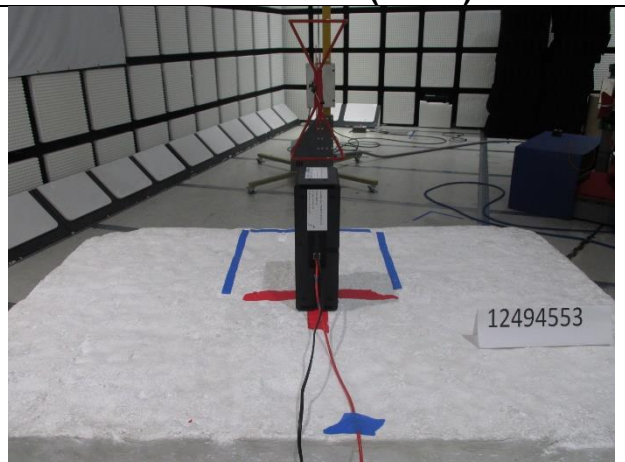

## ANTENNA PORT AND AC LINE CONDUCTED SETUP

**RADIATED RF MEASUREMENT SETUP**

**BELOW 30MHz (FRONT)**

**BELOW 30MHz (BACK)**

**BELOW 1GHz (FRONT)**

**BELOW 1GHz (BACK)**

**ABOVE 1GHz (FRONT)**

**ABOVE 1GHz (BACK)**