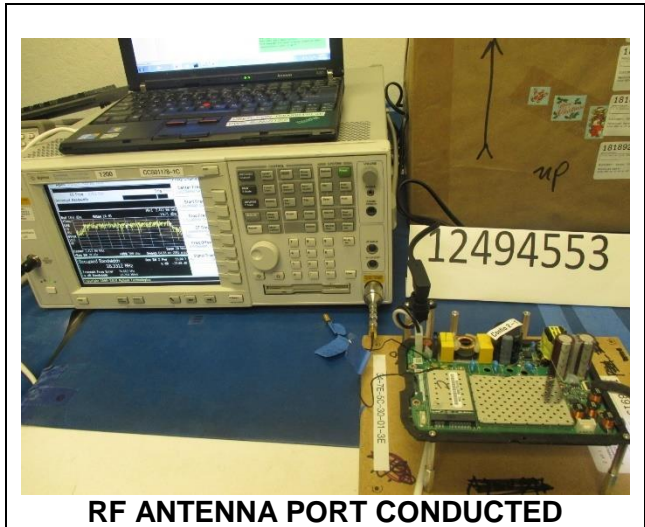

## ANTENNA PORT AND AC LINE CONDUCTED SETUP

**RADIATED RF MEASUREMENT SETUP**

**BELOW 30MHz (FRONT)**

**BELOW 30MHz (BACK)**

**BELOW 1GHz (FRONT)**

**BELOW 1GHz (BACK)**

**ABOVE 1GHz (FRONT)**

**ABOVE 1GHz (BACK)**