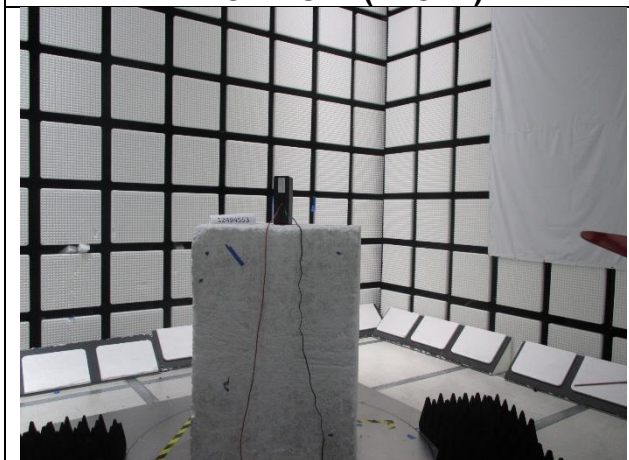

## ANTENNA PORT AND AC LINE CONDUCTED SETUP

**RADIATED RF MEASUREMENT SETUP**

**BELOW 30MHz (FRONT)**

**BELOW 30MHz (BACK)**

**BELOW 1GHz (FRONT)**

**BELOW 1GHz (BACK)**

**ABOVE 1GHz (FRONT)**

**ABOVE 1GHz (BACK)**