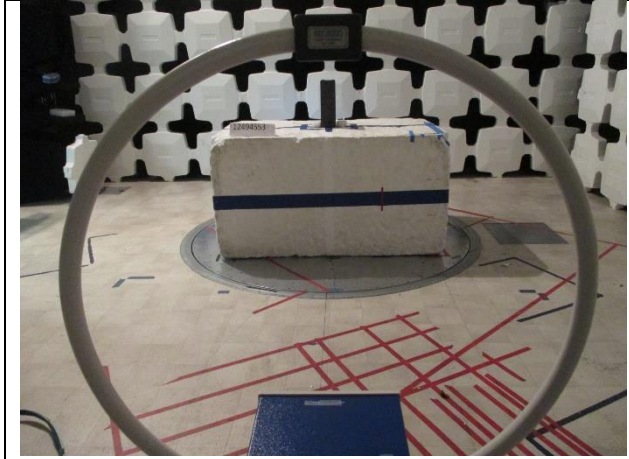

# 11. SETUP PHOTOS

## ANTENNA PORT AND AC LINE CONDUCTED SETUP

**RADIATED RF MEASUREMENT SETUP**

**BELOW 30MHz (FRONT)**

**BELOW 30MHz (BACK)**

**BELOW 1GHz (FRONT)**

**BELOW 1GHz (BACK)**

**ABOVE 1GHz (FRONT)**

**ABOVE 1GHz (BACK)**