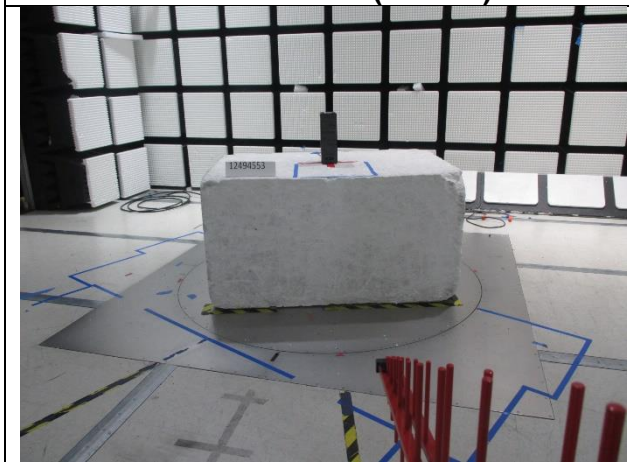

## ANTENNA PORT AND AC LINE CONDUCTED SETUP

**RADIATED RF MEASUREMENT SETUP**

**BELOW 30MHz (FRONT)**

**BELOW 30MHz (BACK)**

**BELOW 1GHz (FRONT)**

**BELOW 1GHz (BACK)**

**ABOVE 1GHz (FRONT)**

**ABOVE 1GHz (BACK)**