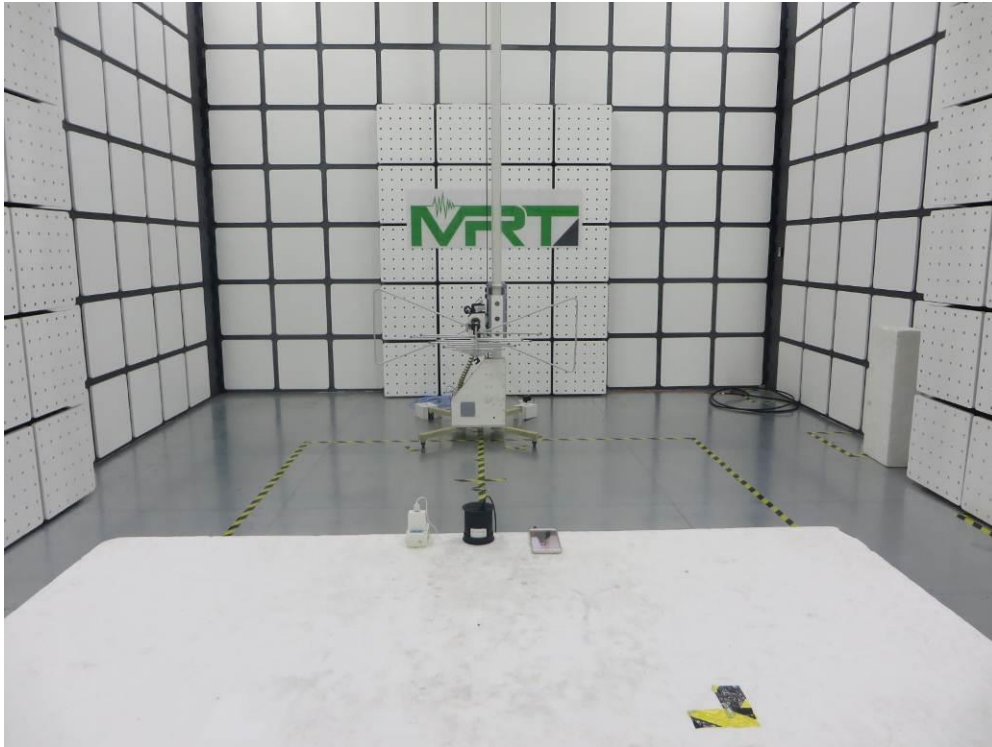

EMC Test Setup Photograph

Test Mode 1

Description: Front View of Conducted Emission Test Setup

Test Mode 1

Description: Back view of Conducted Emission Test Setup

Test Mode 2

Description: Front View of Conducted Emission Test Setup

Test Mode 2

Description: Back view of Conducted Emission Test Setup

Test Mode 1

Description: Radiated Spurious Emission Test Setup for 30MHz ~ 1GHz

Test Mode 1

Description: Radiated Spurious Emission Test Setup for 1GHz ~ 18GHz

Test Mode 2

Description: Radiated Spurious Emission Test Setup for 30MHz ~ 1GHz

Test Mode 2

Description: Radiated Spurious Emission Test Setup for 1GHz ~ 18GHz