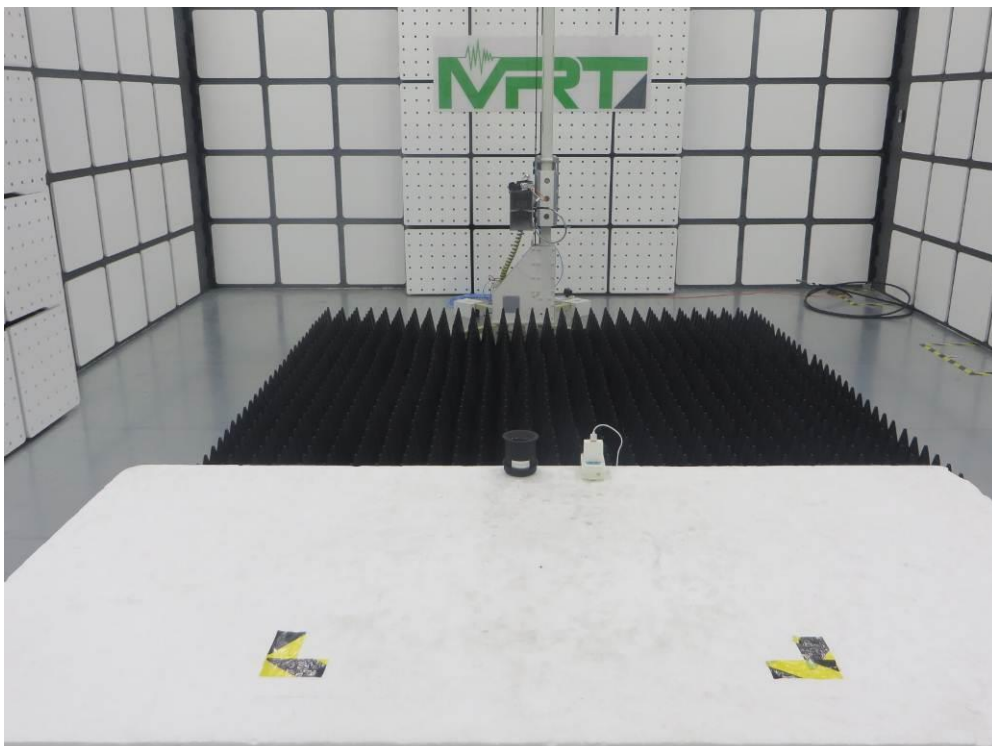

EMC Test Setup Photograph

Test Mode 1

Description: Front View of Conducted Emission Test Setup

Test Mode 1

Description: Back view of Conducted Emission Test Setup

Test Mode 2

Description: Front View of Conducted Emission Test Setup

Test Mode 2

Description: Back view of Conducted Emission Test Setup

Test Mode 1

Description: Radiated Spurious Emission Test Setup for 30MHz ~ 1GHz

Test Mode 1

Description: Radiated Spurious Emission Test Setup for 1GHz ~ 18GHz

Test Mode 2

Description: Radiated Spurious Emission Test Setup for 30MHz ~ 1GHz

Test Mode 2

Description: Radiated Spurious Emission Test Setup for 1GHz ~ 18GHz