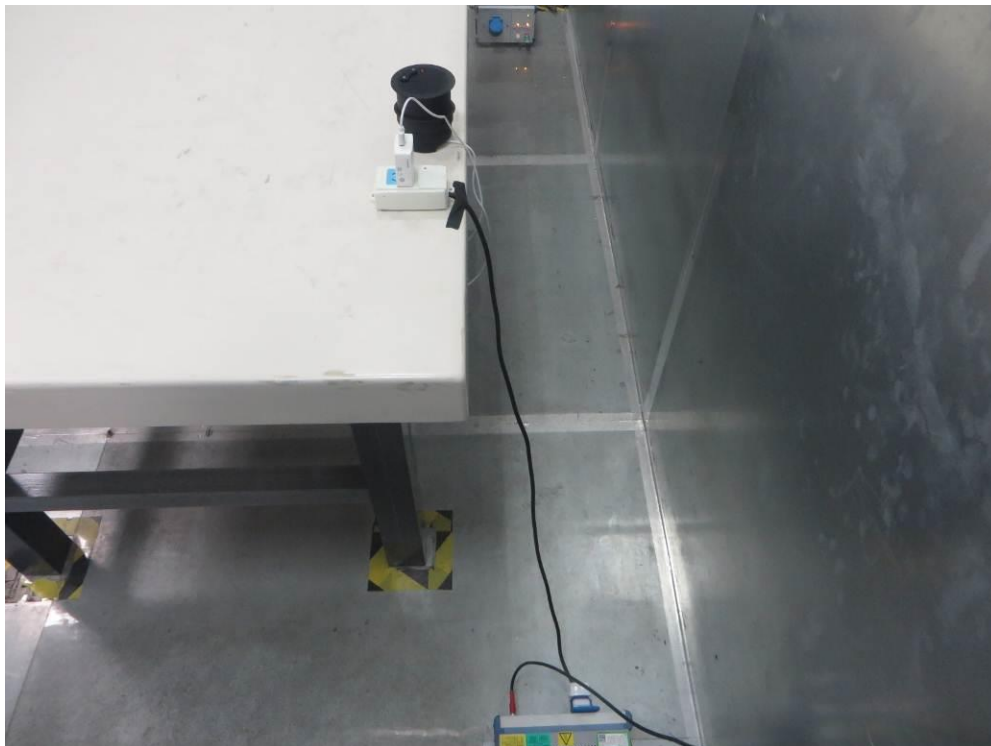

EMC Test Setup Photograph

Test Mode 1

Description: Front View of Conducted Emission Test Setup

Test Mode 1

Description: Back view of Conducted Emission Test Setup

Test Mode 2

Description: Front View of Conducted Emission Test Setup

Test Mode 2

Description: Back view of Conducted Emission Test Setup

Test Mode 1

Description: Radiated Spurious Emission Test Setup for 30MHz ~ 1GHz

Test Mode 1

Description: Radiated Spurious Emission Test Setup for 1GHz ~ 18GHz

Test Mode 2

Description: Radiated Spurious Emission Test Setup for 30MHz ~ 1GHz

Test Mode 2

Description: Radiated Spurious Emission Test Setup for 1GHz ~ 18GHz