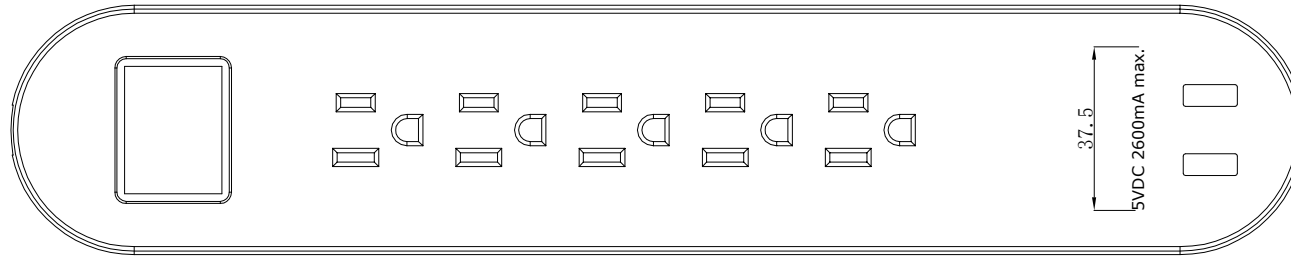

Approved Date	Approved By	
NO of Changes	Revision $\triangle$ 1	Checked By

单位: mm

刻模号 >PC< 4.0