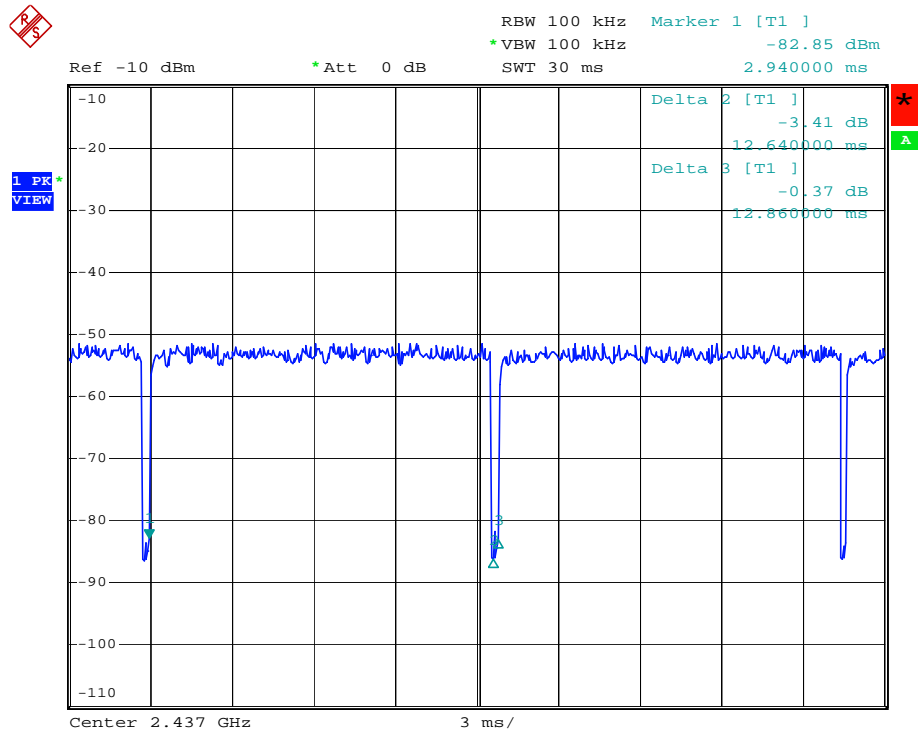

11b-1Mbps Duty cycle = 12.64/12.86=0.9828

Date: 27.APR.2006 02:29:43