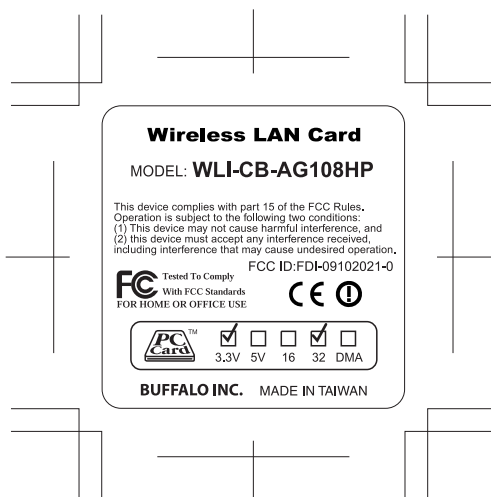

2006.05.30

Size: 40x40 R2.5

PROPOSED ID LABEL LOCATION

FCC ID: FDI-09102021-0