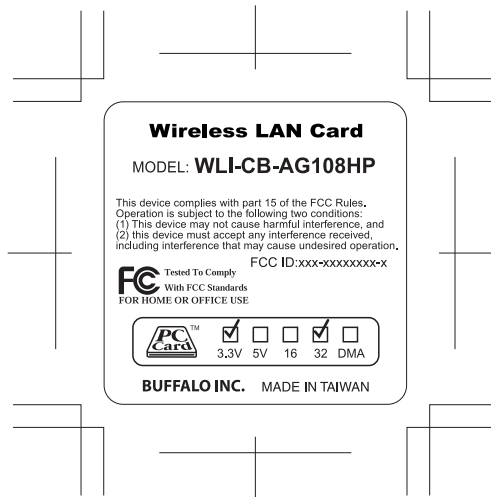

## PROPOSED ID LABEL LOCATION

FCC ID: FDI-09102021-0