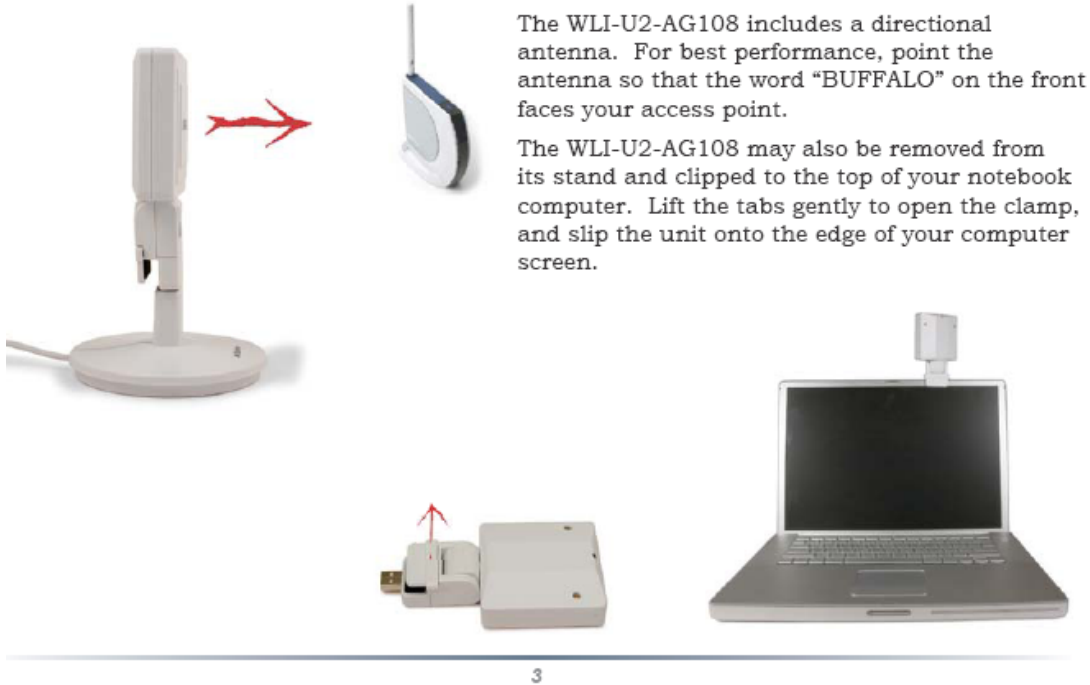

The following pictures describe the normal operation modes for the device. According to the "AirStation WLI-U2-AG108HP" page 3 of user manual, normal operation is when the antenna is faced to the access point. This means the word BUFFALO appears away from body or the phantom. Figures 1 through 4 are examples of normal operations and figures 5 and 6 are NOT normal operation modes.

The spacing between the USB ports and phantom for three laptops are: for host # 1: 15mm, for host # 2: 17mm, and for host # 3: 11mm

Figure 1. Normal operation

Figure 2. Normal operation

Figure 3. Normal operation