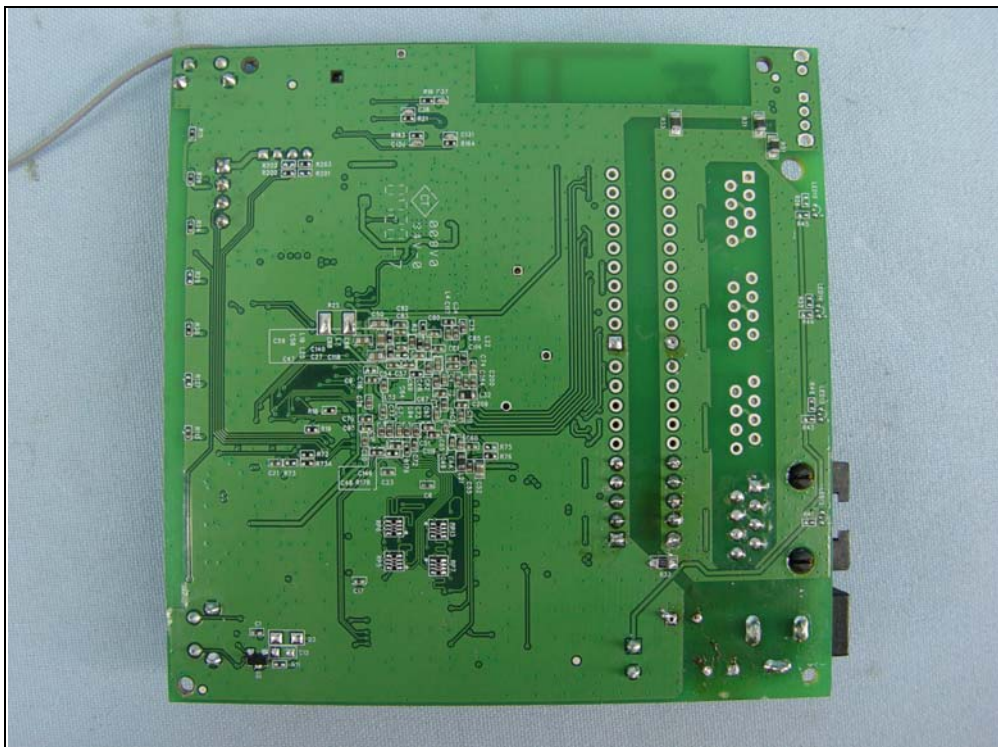

Transformer Model: HN1669CG

Transformer Model: LFE8298-R