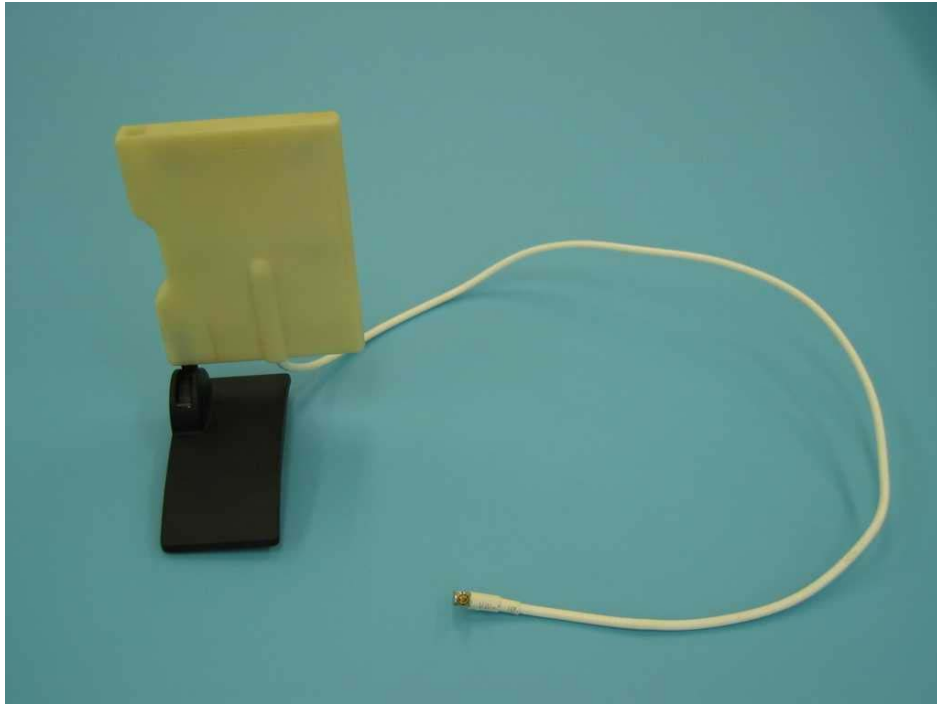

Buffalo Inc.
FCC ID: FDI-09101577-0
Model: WHR-HP-G54

Front Side of Patch Antenna

Rear Side of Patch Antenna

Buffalo Inc.
FCC ID: FDI-09101577-0
Model: WHR-HP-G54

Front Side of Directional Panel

Rear Side of Directional Panel

Buffalo Inc.
FCC ID: FDI-09101577-0
Model: WHR-HP-G54

Front Side of Parabolic Antenna

Rear Side of Parabolic Antenna

Buffalo Inc.
FCC ID: FDI-09101577-0
Model: WHR-HP-G54

Front Side of Sleeve Antenna

Rear Side of Sleeve Antenna