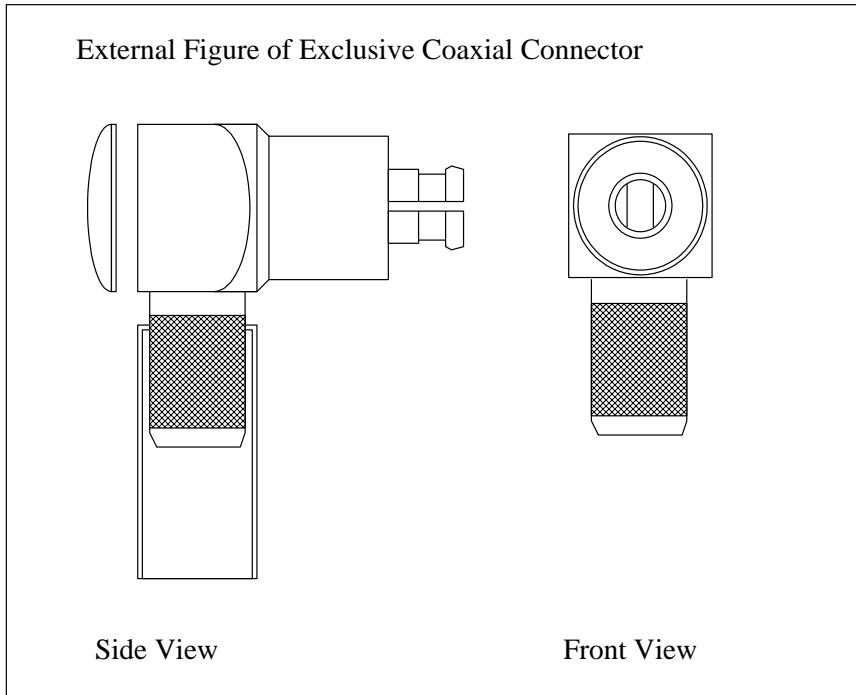

Antenna Connector for WLE-HG-NDR/WLE-MYG

Connector Type (Coaxial Cable)

Photo of Connector

Side View

Front View