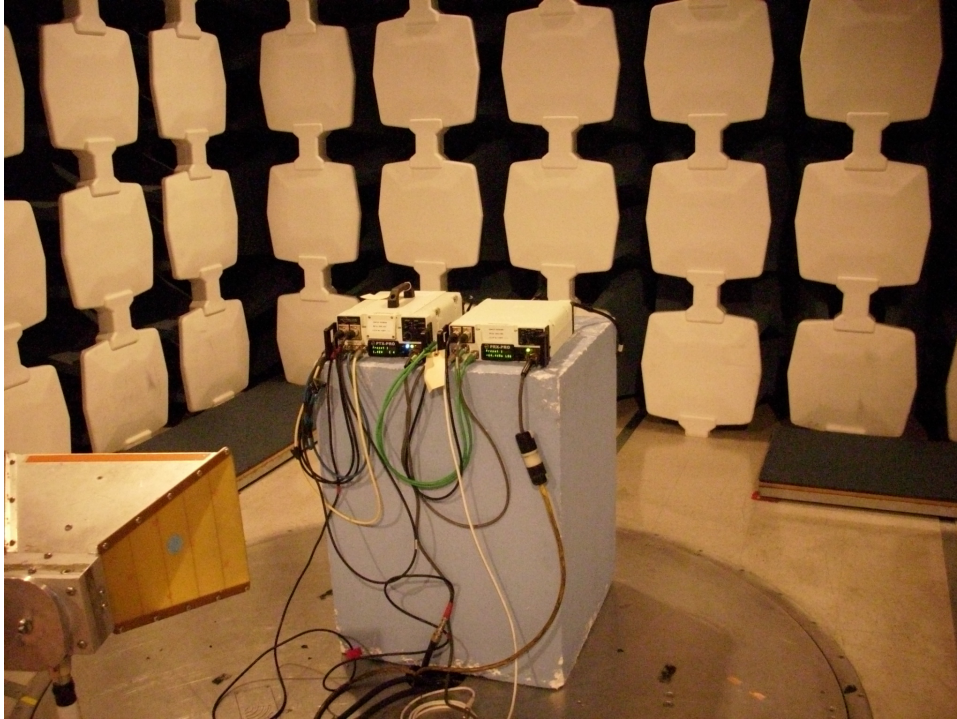

EJ1631-1
Microwave Radio Communications
Test Setup Photographs

Conducted measurements under extreme conditions

Conductive measurements

EJ1631-1
Microwave Radio Communications
Test Setup Photographs

Radiated emission measurements below 1GHz - Rear

EJ1631-1
Microwave Radio Communications
Test Setup Photographs

Radiated emission measurements below 1GHz - Front

EJ1631-1
Microwave Radio Communications
Test Setup Photographs

Radiated emission measurements above 1GHz - Front

Radiated emission measurements above 1GHz - Rear

EJ1631-1
Microwave Radio Communications
Test Setup Photographs

Radiated emission measurements above 18GHz