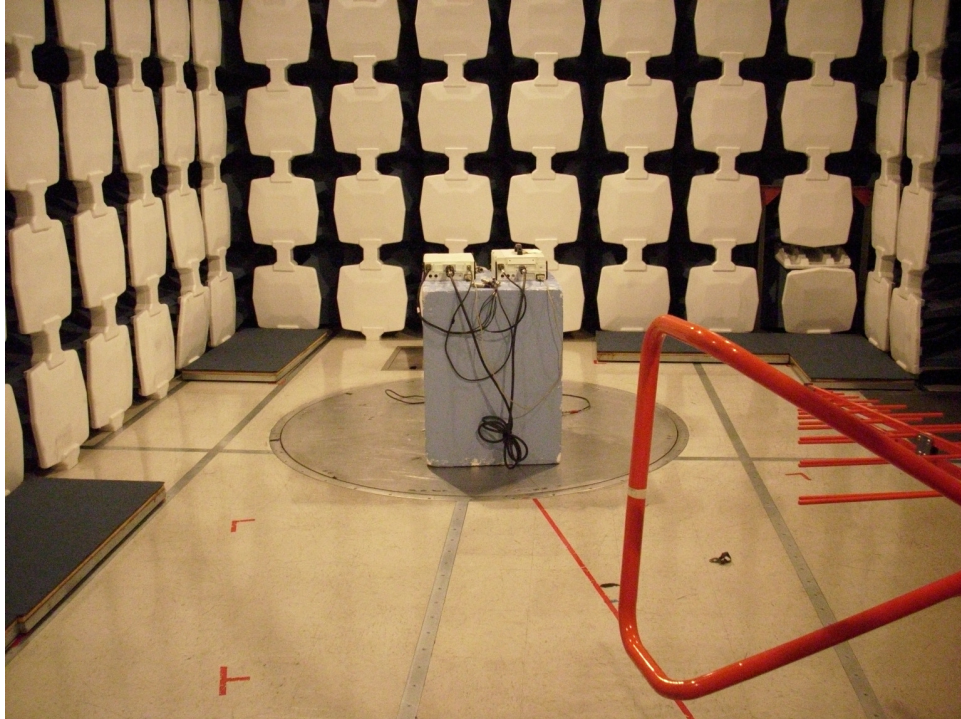

EJ1631-1
Microwave Radio Communications
Test Setup Photographs

Conducted measurements under extreme conditions

Conductive measurements

EJ1631-1
Microwave Radio Communications
Test Setup Photographs

Radiated emission measurements below 1GHz - Rear

EJ1631-1
Microwave Radio Communications
Test Setup Photographs

Radiated emission measurements below 1GHz - Front

EJ1631-1
Microwave Radio Communications
Test Setup Photographs

Radiated emission measurements above 1GHz - Front

Radiated emission measurements above 1GHz - Rear

EJ1631-1
Microwave Radio Communications
Test Setup Photographs

Radiated emission measurements above 18GHz