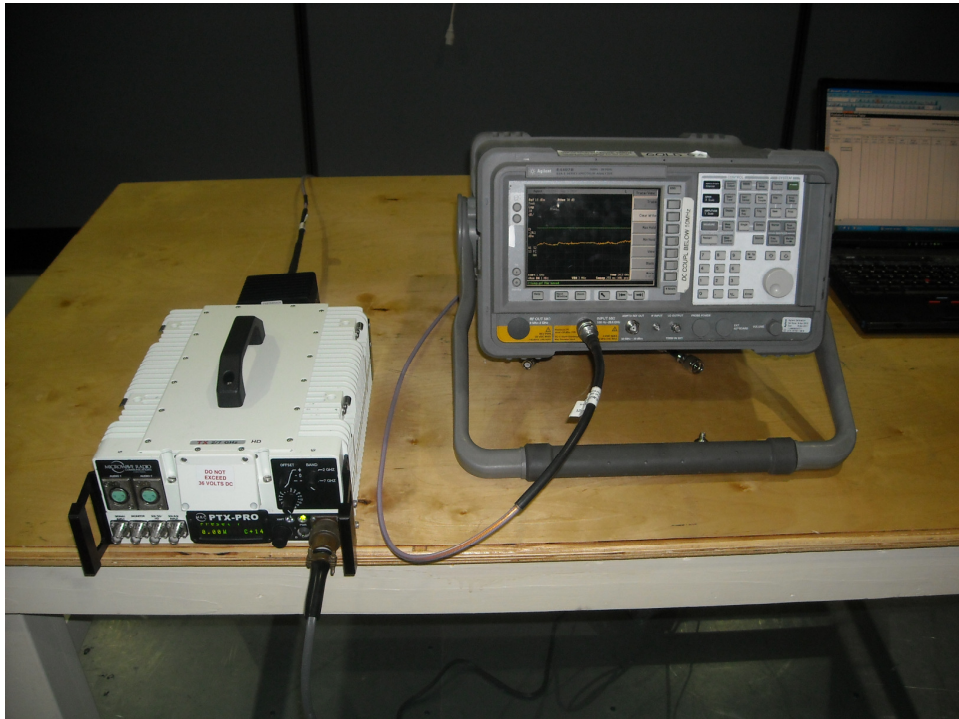

EJ1631-1
Microwave Radio Communications
Test Setup Photographs

Conducted measurements under extreme conditions

Conductive measurements

EJ1631-1
Microwave Radio Communications
Test Setup Photographs

Radiated emission measurements below 1GHz - Rear

EJ1631-1
Microwave Radio Communications
Test Setup Photographs

Radiated emission measurements below 1GHz - Front

EJ1631-1
Microwave Radio Communications
Test Setup Photographs

Radiated emission measurements above 1GHz - Front

Radiated emission measurements above 1GHz - Rear

EJ1631-1
Microwave Radio Communications
Test Setup Photographs

Radiated emission measurements above 18GHz