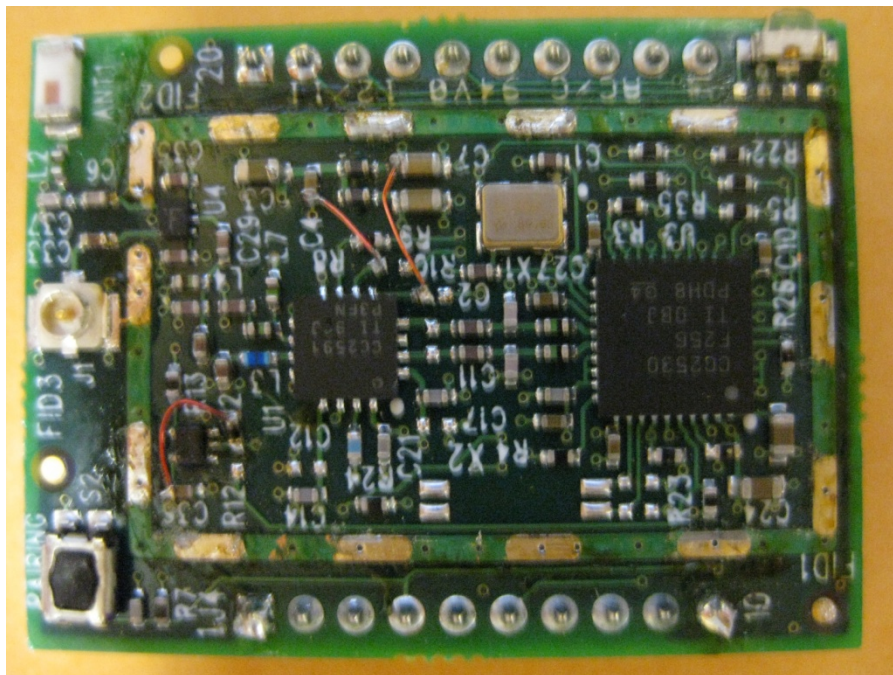

INTERNAL PHOTOS

Company Name	GTECH Corporation
Model #	GWT154
FCC ID #	FBZ-GWT154-1T1R
IC #	1706A-GWT1541T1R

Module with shield removed

INTERNAL PHOTOS

Company Name	GTECH Corporation
Model #	GWT154
FCC ID #	FBZ-GWT154-1T1R
IC #	1706A-GWT1541T1R