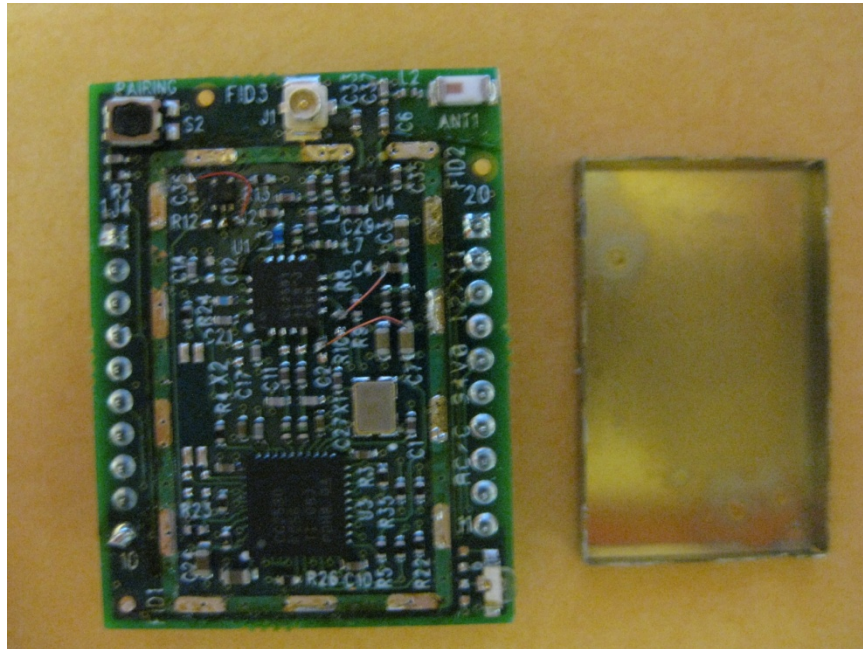

INTERNAL PHOTOS

Company Name	GTECH Corporation
Model #	GWT154
FCC ID #	FBZ-GWT154-1T1R
IC #	1706A-GWT1541T1R

Module with shield removed

INTERNAL PHOTOS

Company Name	GTECH Corporation
Model #	GWT154
FCC ID #	FBZ-GWT154-1T1R
IC #	1706A-GWT1541T1R