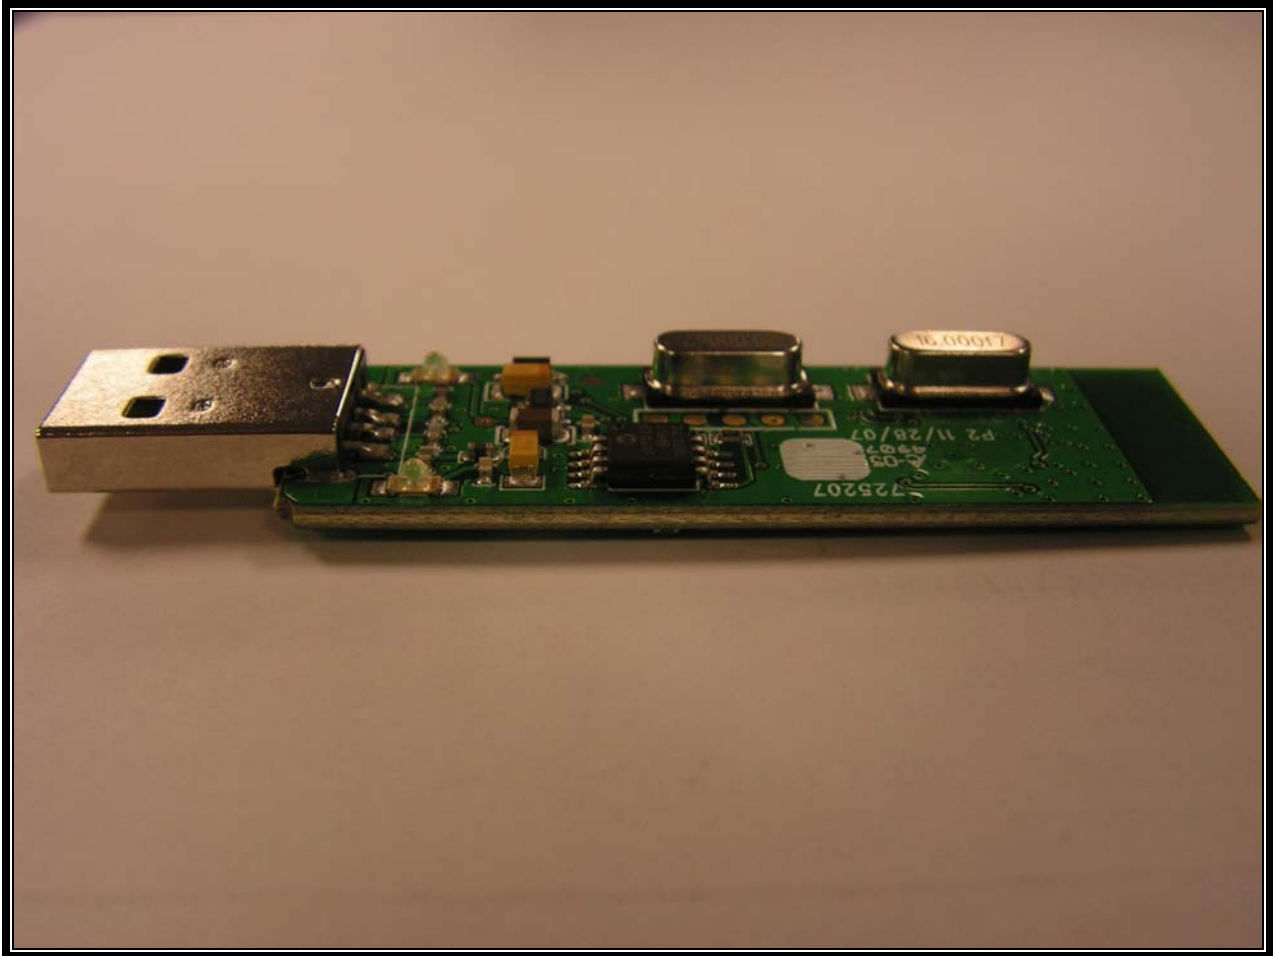

Rhein Tech Laboratories, Inc.
360 Herndon Parkway
Suite 1400
Herndon, VA 20170
<http://www.rheintech.com>

Client: Fleetwood Group, Inc.
Model: USB240D
Standards: FCC 15.249/IC RSS-210
FCC/IC ID: FBRUSB240D/1859A-USB240D
Report #: 2008013

Appendix O: Internal Photographs

Photograph 5: USB240D Front

Rhein Tech Laboratories, Inc.
360 Herndon Parkway
Suite 1400
Herndon, VA 20170
<http://www.rheintech.com>

Client: Fleetwood Group, Inc.
Model: USB240D
Standards: FCC 15.249/IC RSS-210
FCC/IC ID: FBRUSB240D/1859A-USB240D
Report #: 2008013

Photograph 6: USB240D Back

Rhein Tech Laboratories, Inc.
360 Herndon Parkway
Suite 1400
Herndon, VA 20170
<http://www.rheintech.com>

Client: Fleetwood Group, Inc.
Model: USB240D
Standards: FCC 15.249/IC RSS-210
FCC/IC ID: FBRUSB240D/1859A-USB240D
Report #: 2008013

Photograph 7: USB240D Left Side

Rhein Tech Laboratories, Inc.
360 Herndon Parkway
Suite 1400
Herndon, VA 20170
<http://www.rheintech.com>

Client: Fleetwood Group, Inc.
Model: USB240D
Standards: FCC 15.249/IC RSS-210
FCC/IC ID: FBRUSB240D/1859A-USB240D
Report #: 2008013