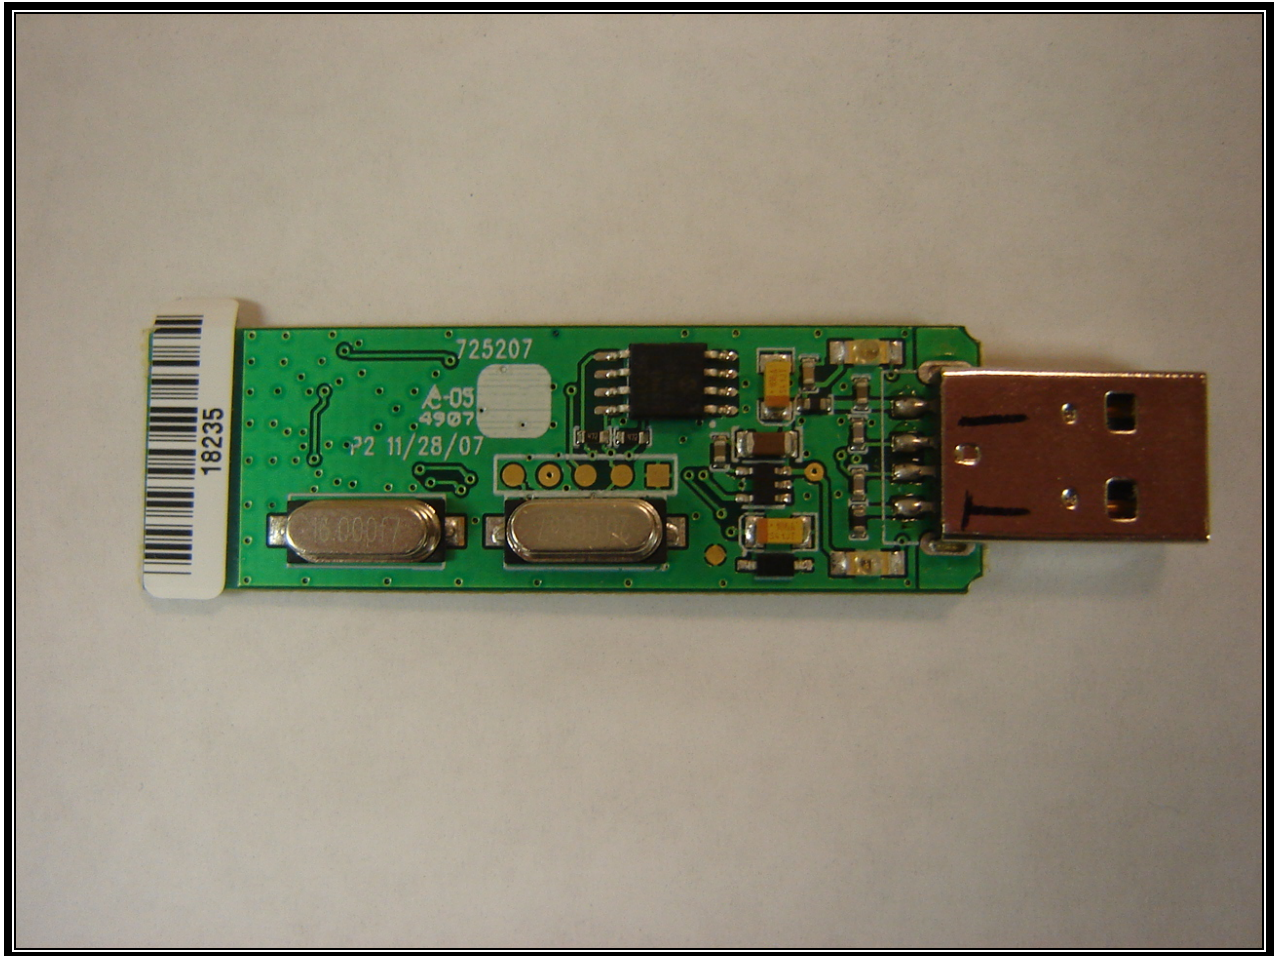

Rhein Tech Laboratories, Inc.
360 Herndon Parkway
Suite 1400
Herndon, VA 20170
<http://www.rheintech.com>

Client: Fleetwood Group, Inc.
Model: USB240D
Standards: FCC 15.249/IC RSS-210
FCC/IC ID: FBRUSB240D/1859A-USB240D
Report #: 2008013

Appendix O: Internal Photographs

Photograph 5: USB240D Front

Rhein Tech Laboratories, Inc.
360 Herndon Parkway
Suite 1400
Herndon, VA 20170
<http://www.rheintech.com>

Client: Fleetwood Group, Inc.
Model: USB240D
Standards: FCC 15.249/IC RSS-210
FCC/IC ID: FBRUSB240D/1859A-USB240D
Report #: 2008013

Photograph 6: USB240D Back

Rhein Tech Laboratories, Inc.
360 Herndon Parkway
Suite 1400
Herndon, VA 20170
<http://www.rheintech.com>

Client: Fleetwood Group, Inc.
Model: USB240D
Standards: FCC 15.249/IC RSS-210
FCC/IC ID: FBRUSB240D/1859A-USB240D
Report #: 2008013

Photograph 8: USB240D Right Side