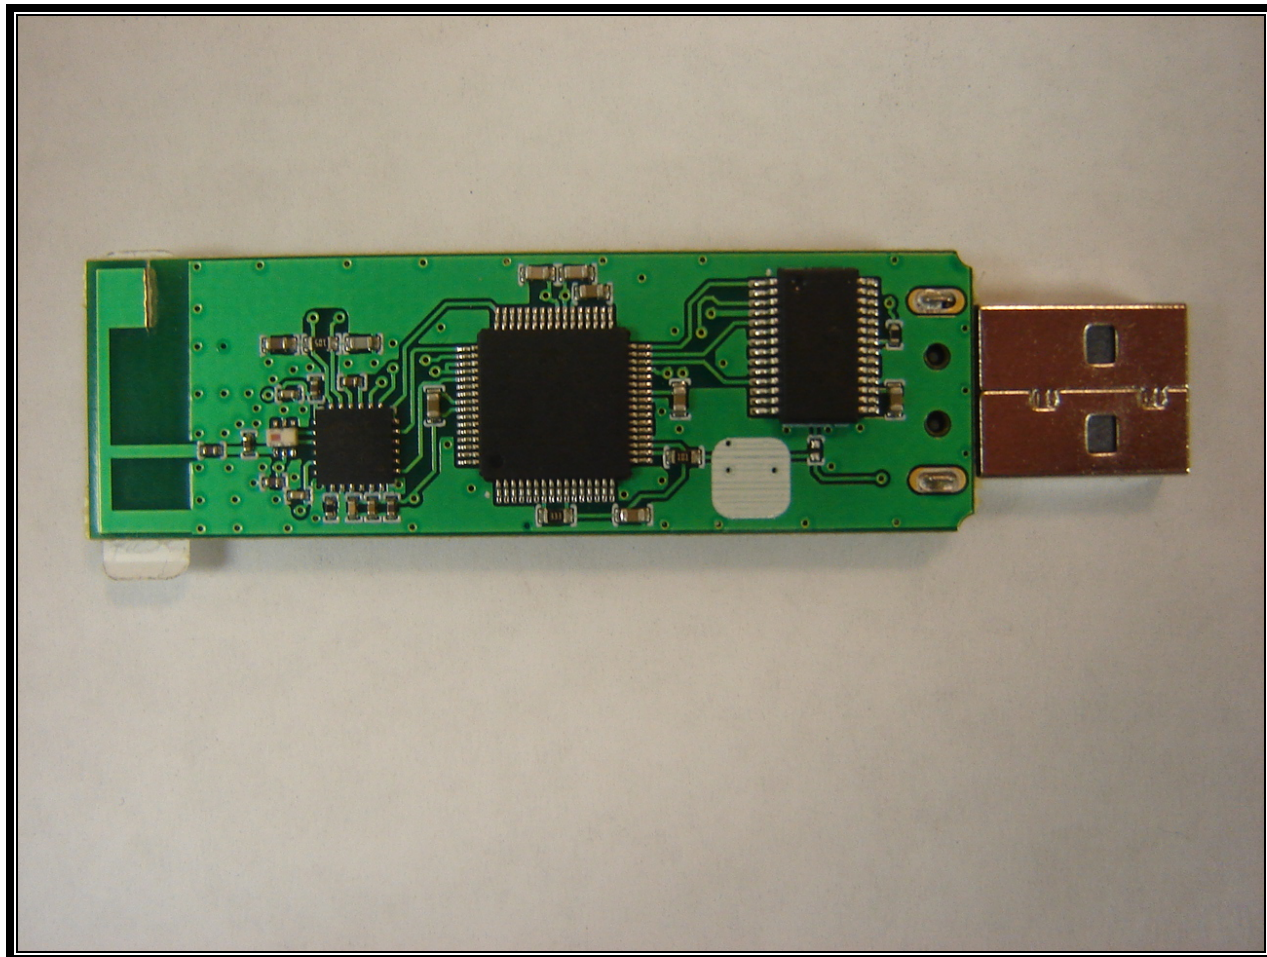

Rhein Tech Laboratories, Inc.
360 Herndon Parkway
Suite 1400
Herndon, VA 20170
<http://www.rheintech.com>

Client: Fleetwood Group, Inc.
Model: USB240D
Standards: FCC 15.249/IC RSS-210
FCC/IC ID: FBRUSB240D/1859A-USB240D
Report #: 2008013

Appendix O: Internal Photographs

Photograph 5: USB240D Front

Rhein Tech Laboratories, Inc.
360 Herndon Parkway
Suite 1400
Herndon, VA 20170
<http://www.rheintech.com>

Client: Fleetwood Group, Inc.
Model: USB240D
Standards: FCC 15.249/IC RSS-210
FCC/IC ID: FBRUSB240D/1859A-USB240D
Report #: 2008013

Photograph 6: USB240D Back

Rhein Tech Laboratories, Inc.
360 Herndon Parkway
Suite 1400
Herndon, VA 20170
<http://www.rheintech.com>

Client: Fleetwood Group, Inc.
Model: USB240D
Standards: FCC 15.249/IC RSS-210
FCC/IC ID: FBRUSB240D/1859A-USB240D
Report #: 2008013

Photograph 8: USB240D Right Side