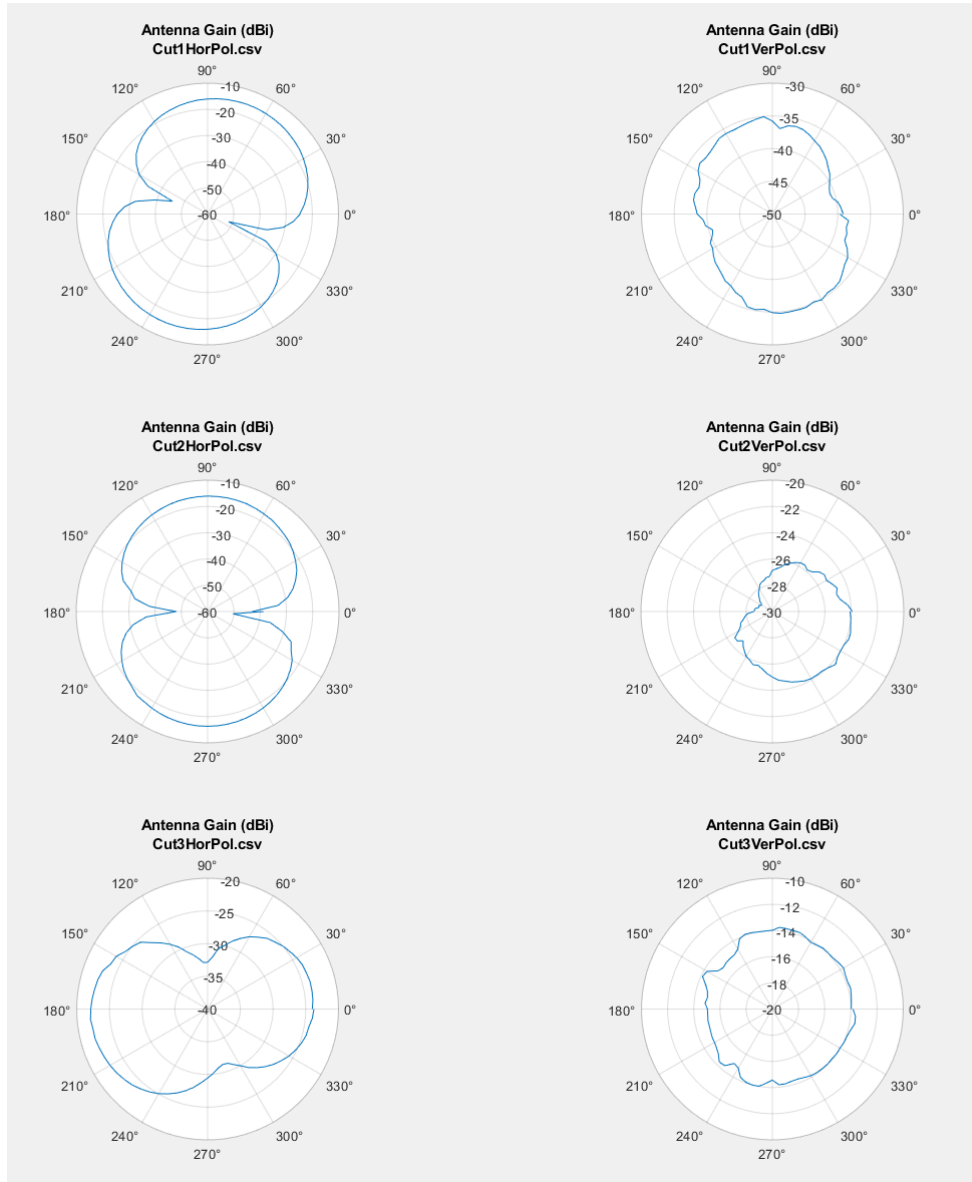

Collar – Gain Plots

Remote – Gain Plots

Antenna Gain Over Frequency

Channel	Frequency (MHz)	Remote Gain (dBi)	Collar Gain (dBi)
1	151.82	-15.68	-23.47
2	151.88	-15.48	-23.27
3	151.94	-15.08	-23.97