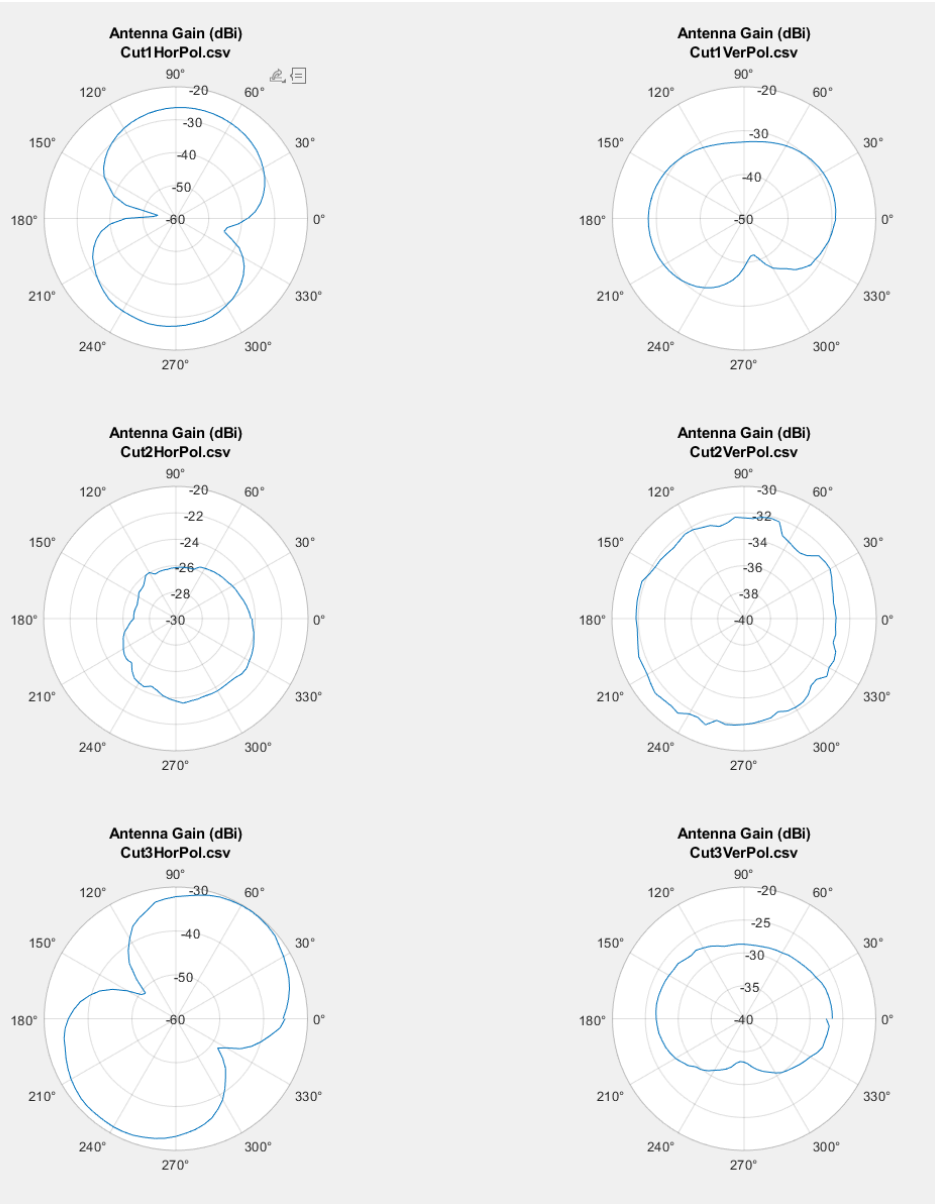

Collar – Gain Plots

Remote – Gain Plots

Antenna Gain Over Frequency

Channel	Frequency (MHz)	Remote Gain (dBi)	Collar Gain (dBi)
1	151.82	-15.68	-23.47
2	151.88	-15.48	-23.27
3	151.94	-15.08	-23.97