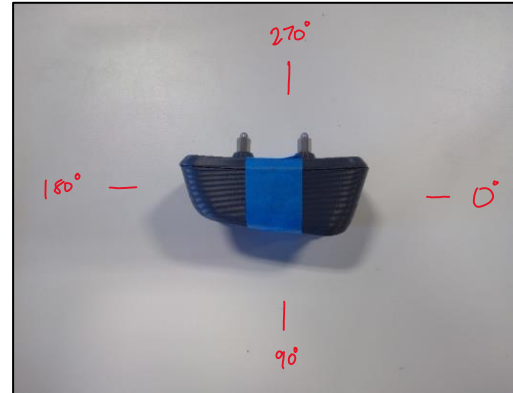

Collar – Gain Plots

Remote – Gain Plots

Antenna Gain Over Frequency

Channel	Frequency (MHz)	Remote Gain (dBi)	Collar Gain (dBi)
1	151.82	-15.68	-23.47
2	151.88	-15.48	-23.27
3	151.94	-15.08	-23.97