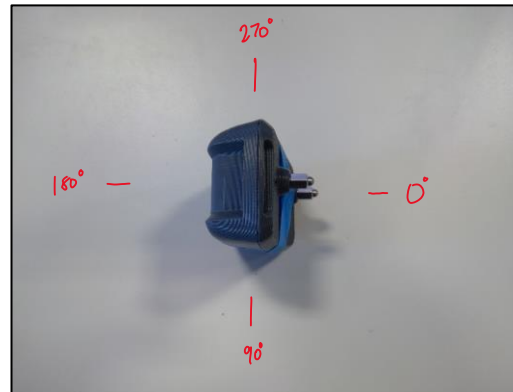

Collar – Gain Plots

Remote – Gain Plots

Antenna Gain Over Frequency

Channel	Frequency (MHz)	Remote Gain (dBi)	Collar Gain (dBi)
1	151.82	-15.68	-23.47
2	151.88	-15.48	-23.27
3	151.94	-15.08	-23.97