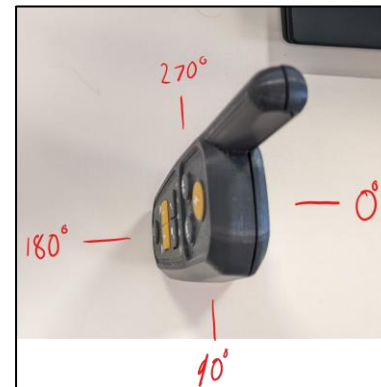

Collar – Gain Plots

Remote – Gain Plots

Antenna Gain Over Frequency

Channel	Frequency (MHz)	Remote Gain (dBi)	Collar Gain (dBi)
1	151.82	-15.68	-23.47
2	151.88	-15.48	-23.27
3	151.94	-15.08	-23.97