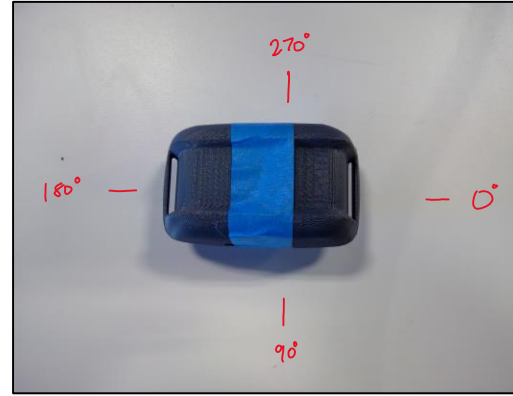

Collar – Gain Plots

Remote – Gain Plots

Antenna Gain Over Frequency

Channel	Frequency (MHz)	Remote Gain (dBi)	Collar Gain (dBi)
1	151.82	-15.68	-23.47
2	151.88	-15.48	-23.27
3	151.94	-15.08	-23.97