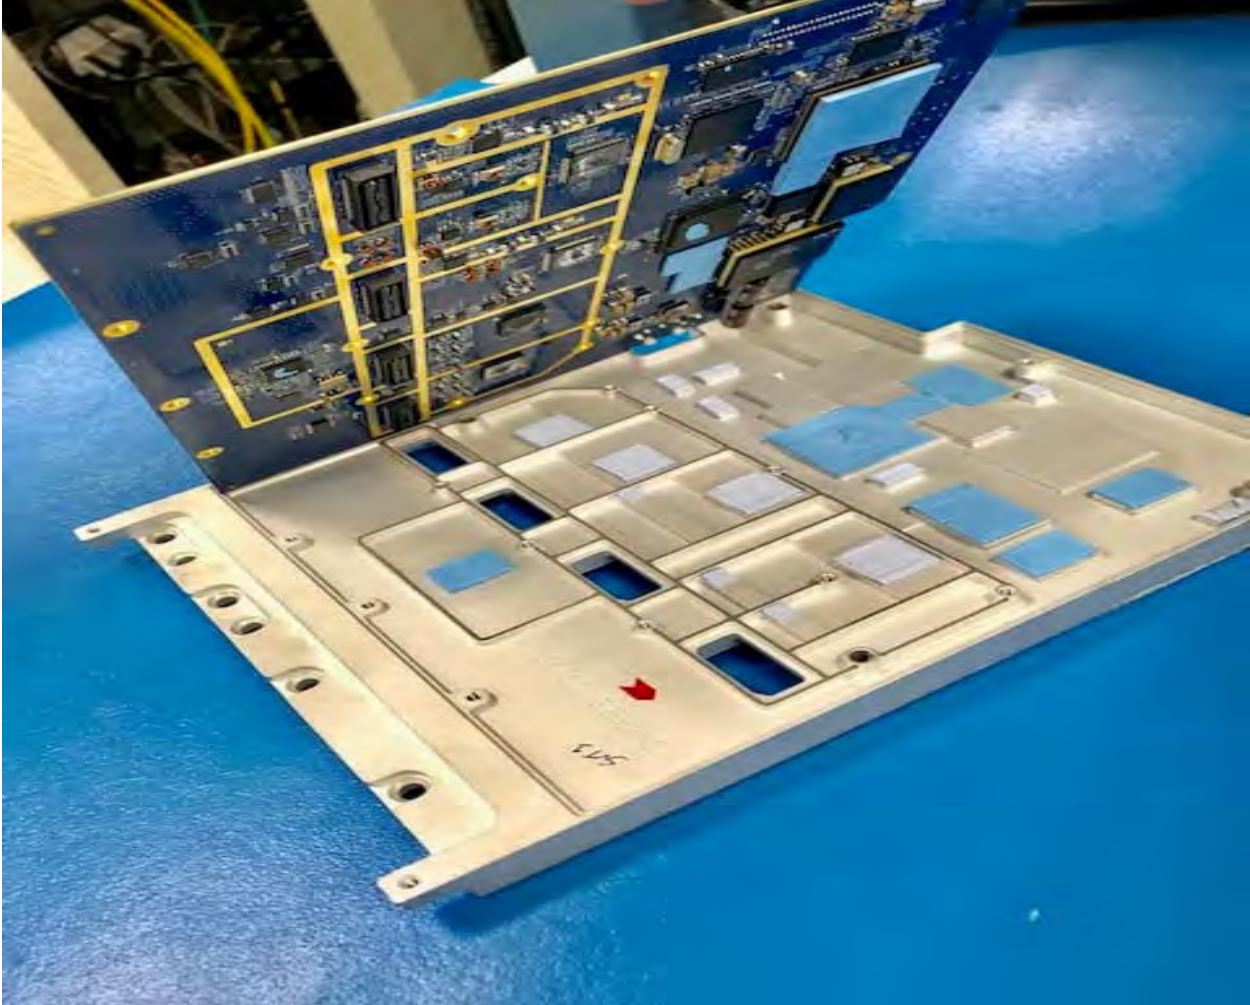

FWP-Z4I6000MOD Internal Photos

Motherboard front #1

FWP-Z4I6000MOD Internal Photos

Motherboard front #2

FWP-Z4I6000MOD Internal Photos

Motherboard – back #1

FWP-Z4I6000MOD Internal Photos

Motherboard – back #2

FWP-Z4I6000MOD Internal Photos

Motherboard and Carrier Plate #1

FWP-Z4I6000MOD Internal Photos

Motherboard and Carrier Plate #2

FWP-Z4I6000MOD Internal Photos

Motherboard on Carrier Plate (bottom) and TX/RX cards installed (top)

FWP-Z4I6000MOD Internal Photos

Tx Board – Front

FWP-Z4I6000MOD Internal Photos

Tx Board – Back

FWP-Z4I6000MOD Internal Photos

Rx Board – Front

FWP-Z4I6000MOD Internal Photos

Rx Board – Back

FWP-Z4I6000MOD Internal Photos

Duplexer #1

FWP-Z4I6000MOD Internal Photos

Duplexer #2

FWP-Z4I6000MOD Internal Photos

Duplexer #3

FWP-Z4I6000MOD Internal Photos

Duplexer bottom #1