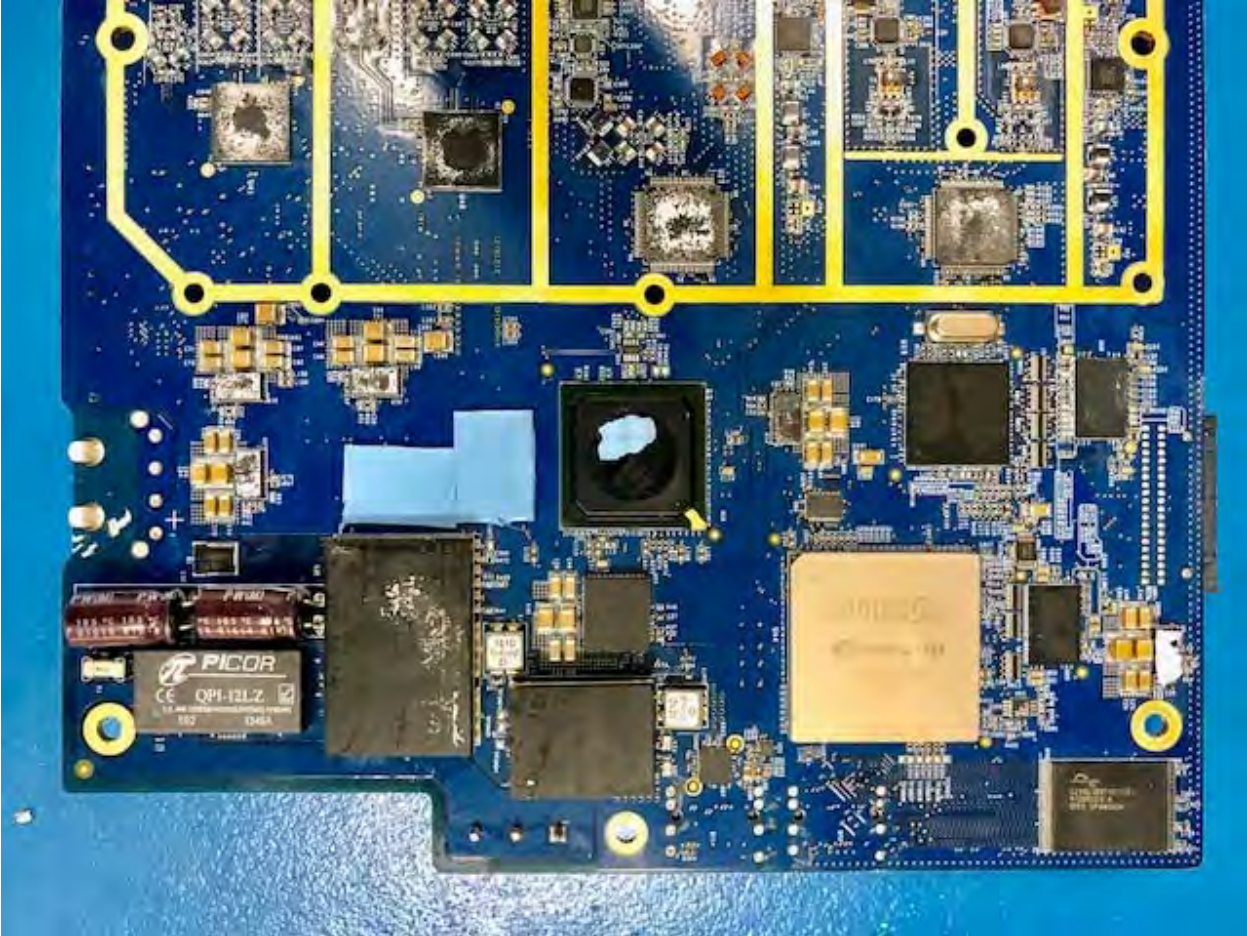

FWP-Z4I6000MOD Internal Photos

Motherboard front #1

FWP-Z4I6000MOD Internal Photos

Motherboard front #2

FWP-Z4I6000MOD Internal Photos

Motherboard – back #1

FWP-Z4I6000MOD Internal Photos

Motherboard – back #2

FWP-Z4I6000MOD Internal Photos

Motherboard and Carrier Plate #1

FWP-Z4I6000MOD Internal Photos

Motherboard and Carrier Plate #2

FWP-Z4I6000MOD Internal Photos

Motherboard on Carrier Plate (bottom) and TX/RX cards installed (top)

FWP-Z4I6000MOD Internal Photos

Tx Board – Front

FWP-Z4I6000MOD Internal Photos

Tx Board – Back

FWP-Z4I6000MOD Internal Photos

Rx Board – Front

FWP-Z4I6000MOD Internal Photos

Rx Board – Back