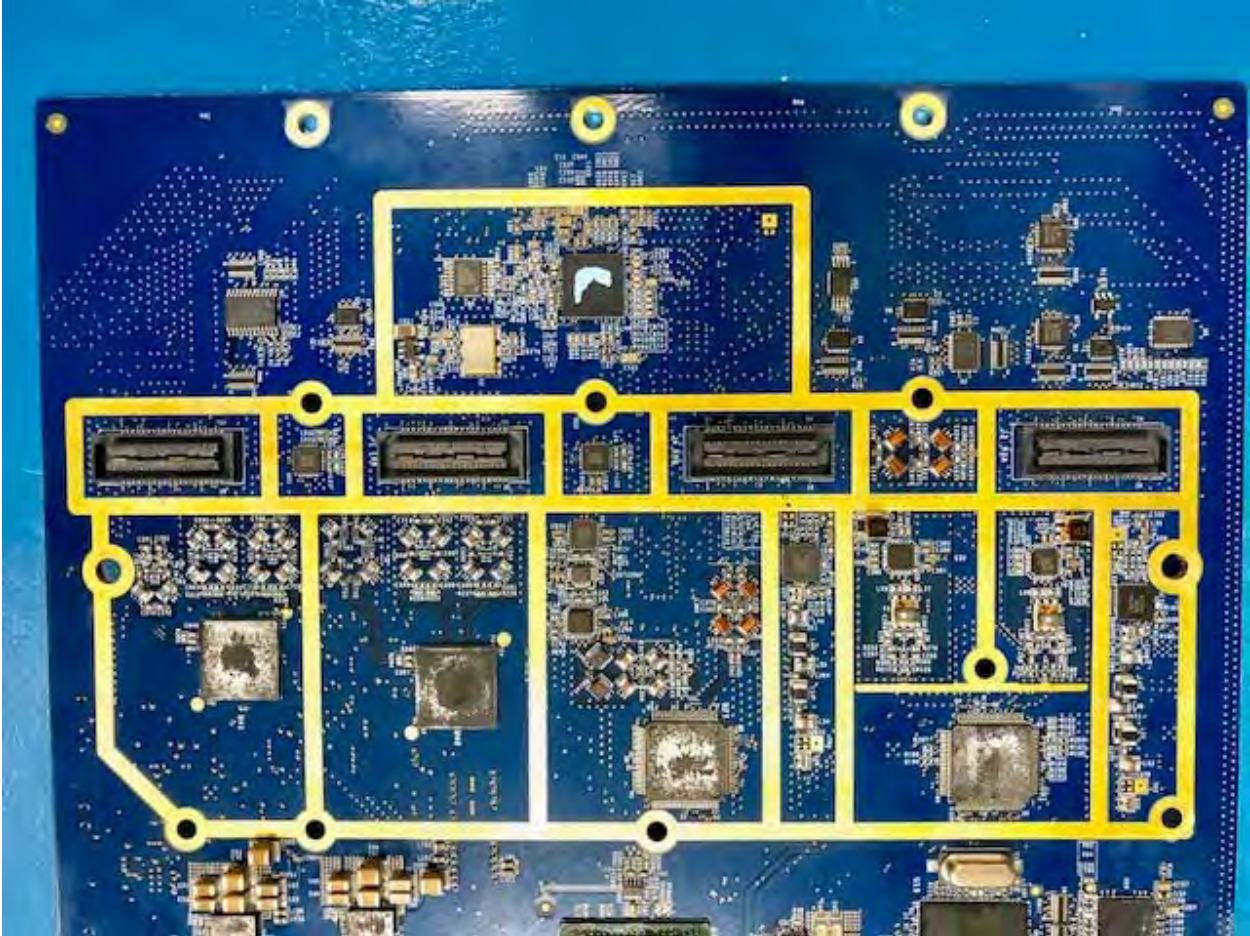

FWP-Z4I6000MOD Internal Photos

Motherboard front #1

FWP-Z4I6000MOD Internal Photos

Motherboard front #2

FWP-Z4I6000MOD Internal Photos

Motherboard – back #1

FWP-Z4I6000MOD Internal Photos

Motherboard – back #2

FWP-Z4I6000MOD Internal Photos

Motherboard and Carrier Plate #1

FWP-Z4I6000MOD Internal Photos

Motherboard and Carrier Plate #2

FWP-Z4I6000MOD Internal Photos

Motherboard on Carrier Plate (bottom) and TX/RX cards installed (top)

FWP-Z4I6000MOD Internal Photos

Tx Board – Front

FWP-Z4I6000MOD Internal Photos

Tx Board – Back

FWP-Z4I6000MOD Internal Photos

Rx Board – Front

FWP-Z4I6000MOD Internal Photos

Rx Board – Back