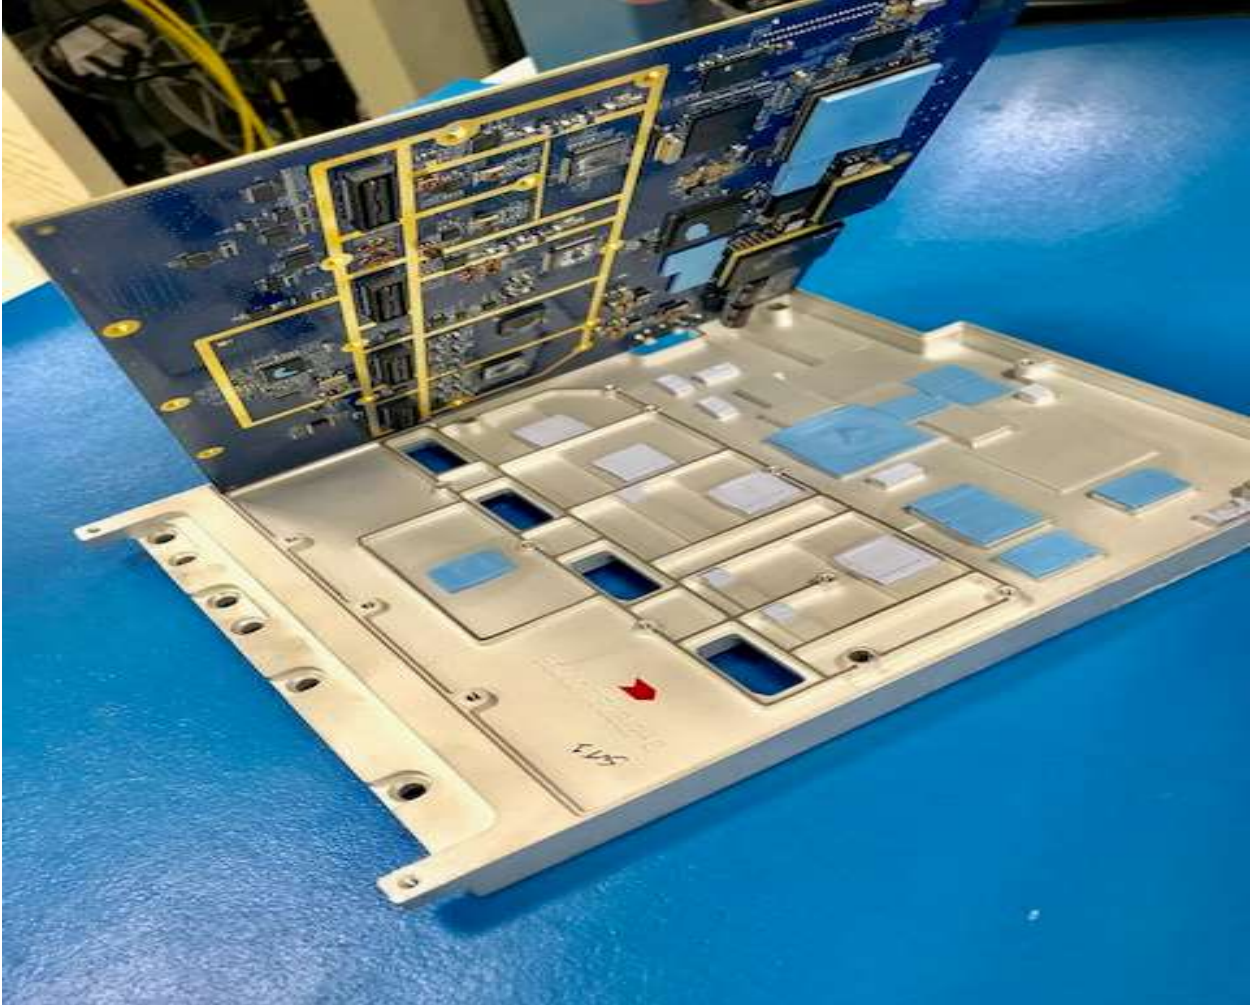

FWP-Z4MT000MOD Internal Photos

Motherboard front #1

FWP-Z4MT000MOD Internal Photos

Motherboard front #2

FWP-Z4MT000MOD Internal Photos

Motherboard – back #1

FWP-Z4MT000MOD Internal Photos

Motherboard – back #2

FWP-Z4MT000MOD Internal Photos

Motherboard and Carrier Plate #1

FWP-Z4MT000MOD Internal Photos

Motherboard and Carrier Plate #2

FWP-Z4MT000MOD Internal Photos

Motherboard on Carrier Plate (bottom) and TX/RX cards installed (top)

FWP-Z4MT000MOD Internal Photos

Tx Board – Front

FWP-Z4MT000MOD Internal Photos

Tx Board – Back

FWP-Z4MT000MOD Internal Photos

Rx Board – Front

FWP-Z4MT000MOD Internal Photos

Rx Board – Back