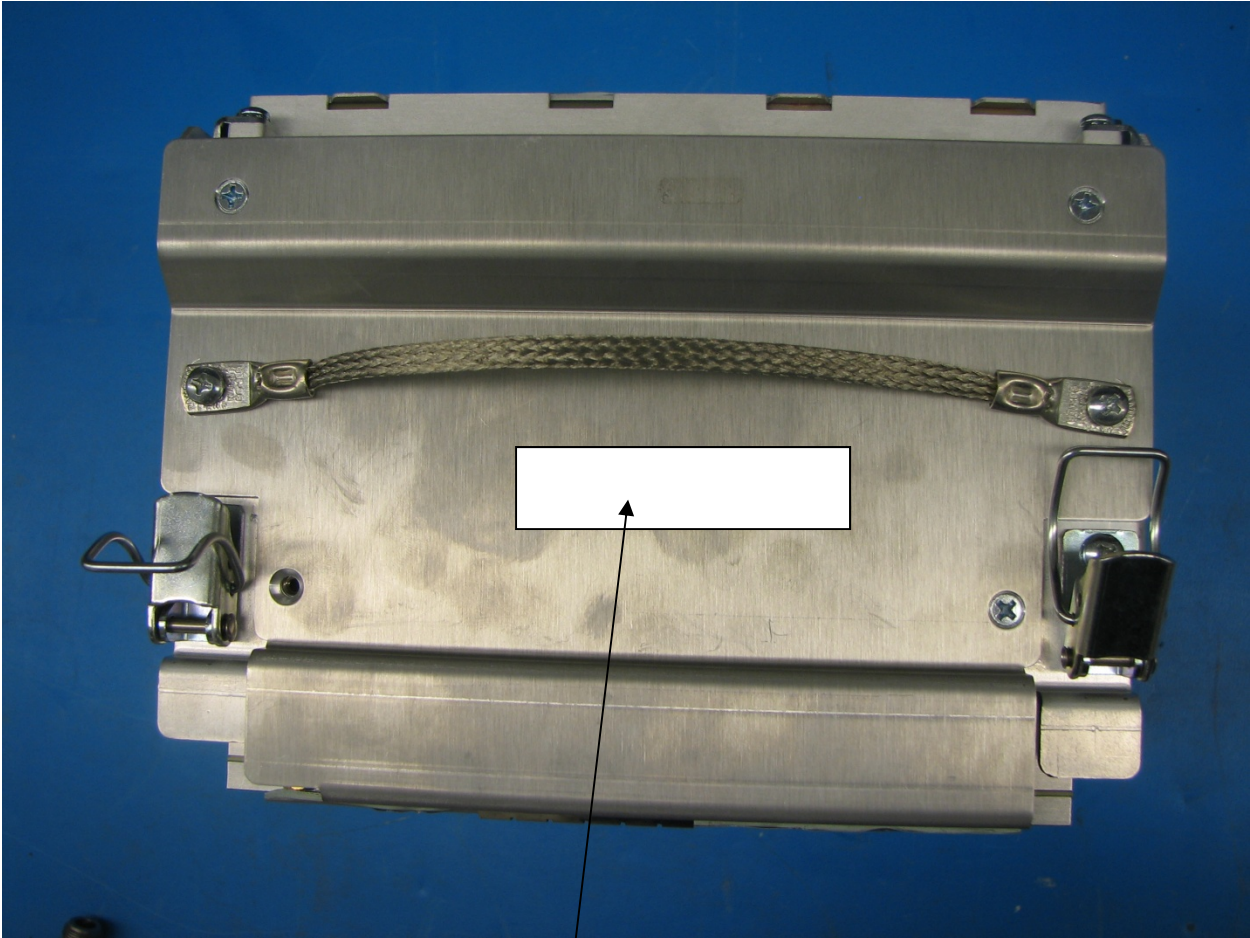

FWP-T4MT000MOD-L FCC ID and Industrial Booster Label Location (RF Module)

FCC/IC Label Location

FWP-T4MT000MOD-L FCC ID and Industrial Booster Label Location (RF Module)

Location of "Industrial Signal Booster Warning Label"