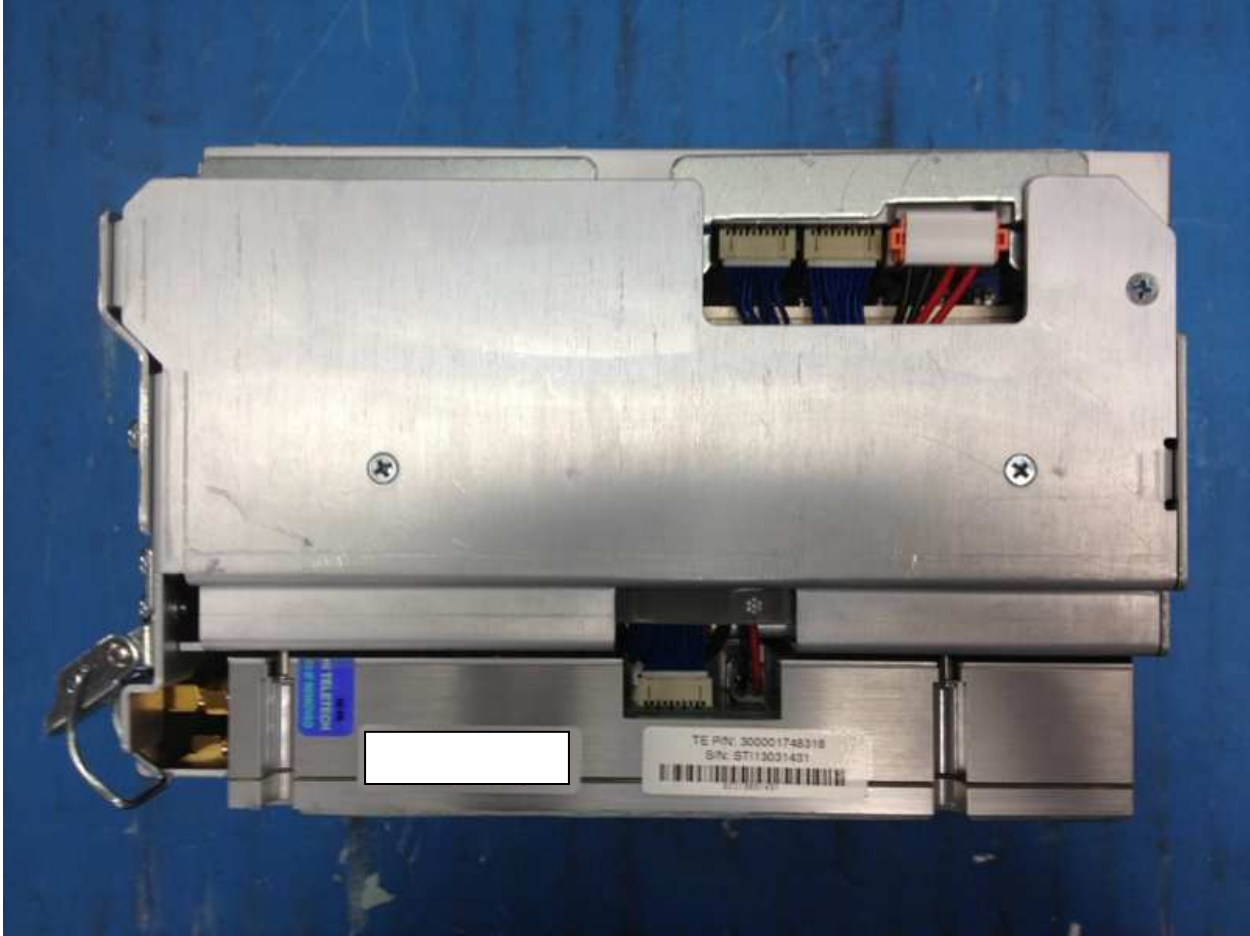

RF Module Assembly #3

Location of "Industrial Signal Booster Warning Label"

FWP-B4MT000MOD External Photos

RF Module Assembly #4