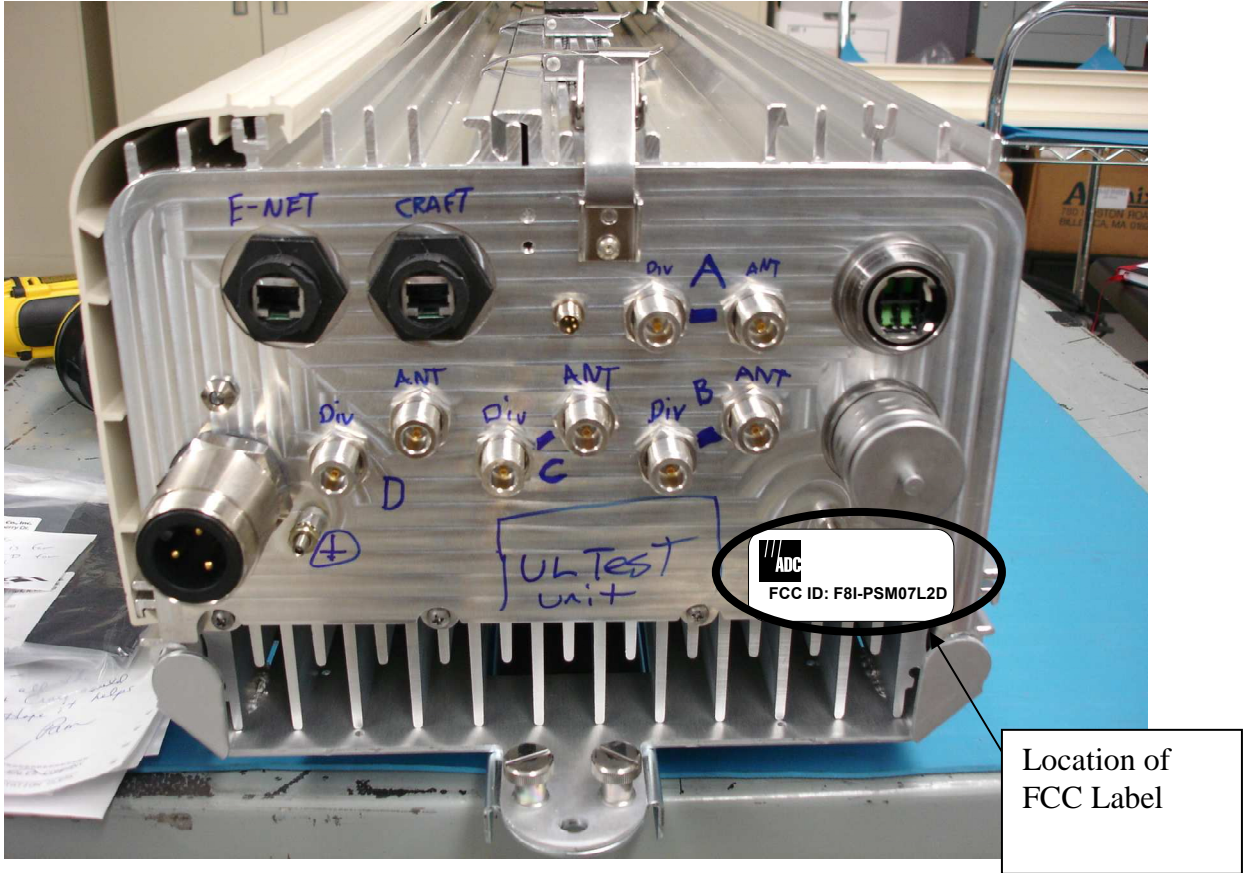

REV	ECO	DWN	DATE
A		JJW	3-23-2012

**NOTES:**

- 1** PRINTING TYPE: TRANSFER METHOD.  
COLOR: BLACK TEXT 8 PT ARIAL NON-BOLD  
LOCATED APPROXIMATELY AS SHOWN.
- 2** PRINTING TYPE: TRANSFER METHOD.  
COLOR: BLACK TEXT 6 PT ARIAL NON-BOLD  
LOCATED APPROXIMATELY AS SHOWN.
- 3** MATERIAL: ADC PART NUMBER 1215140
- 4** FWP-L4MT000MOD

	INFORMATION ON THIS DOCUMENT IS PROPRIETARY TO ADC AND SHALL NOT BE USED, COPIED, REPRODUCED OR DISCLOSED IN WHOLE OR IN PART WITHOUT WRITTEN CONSENT OF ADC		TITLE <b>FlexWave™ Prism – 700MHz          Lower ABC MIMO          FCC Identification Label</b>		
	TOLERANCE UNLESS .XX NA OTHERWISE SPECIFIED .XX NA		DRAWING NUMBER None		A REV
	<b>DO NOT SCALE DRAWING</b>		ENGR. Joshua J. Wittman		SIZE A SHEET 1 OF 1

FlexWave™ Prism – 700 Lower ABC MIMO  
Remote Unit  
Location of FCC ID