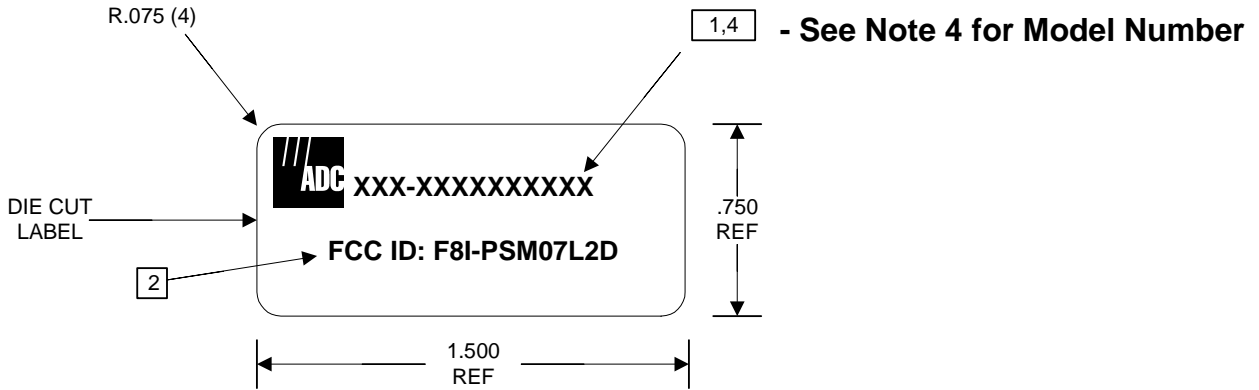

REV	ECO	DWN	DATE
A		JJW	3-23-2012

**NOTES:**

- 1** PRINTING TYPE: TRANSFER METHOD.  
COLOR: BLACK TEXT 8 PT ARIAL NON-BOLD  
LOCATED APPROXIMATELY AS SHOWN.
- 2** PRINTING TYPE: TRANSFER METHOD.  
COLOR: BLACK TEXT 6 PT ARIAL NON-BOLD  
LOCATED APPROXIMATELY AS SHOWN.
- 3** MATERIAL: ADC PART NUMBER 1215140
- 4** FWP-L4MT000MOD

	INFORMATION ON THIS DOCUMENT IS PROPRIETARY TO ADC AND SHALL NOT BE USED, COPIED, REPRODUCED OR DISCLOSED IN WHOLE OR IN PART WITHOUT WRITTEN CONSENT OF ADC		TITLE <b>FlexWave™ Prism – 700MHz          Lower ABC MIMO          FCC Identification Label</b>		
	TOLERANCE UNLESS .XX NA OTHERWISE SPECIFIED .XX NA		DRAWING NUMBER None		A REV
	<b>DO NOT SCALE DRAWING</b>		ENGR. Joshua J. Wittman		SIZE A SHEET 1 OF 1