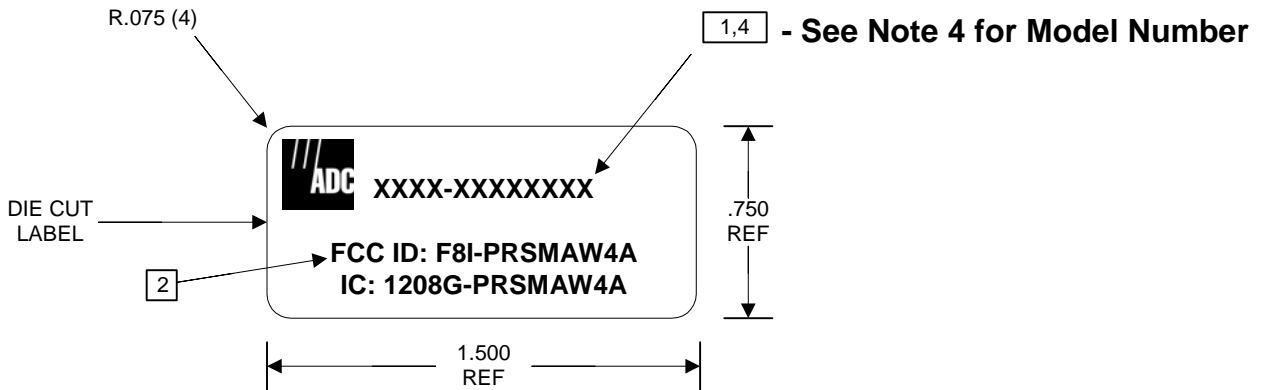

REV	ECO	DWN	DATE
A		JJW	11-25-2009

NOTES:

- 1 PRINTING TYPE: TRANSFER METHOD.
COLOR: BLACK TEXT 8 PT ARIAL NON-BOLD
LOCATED APPROXIMATELY AS SHOWN.
- 2 PRINTING TYPE: TRANSFER METHOD.
COLOR: BLACK TEXT 6 PT ARIAL NON-BOLD
LOCATED APPROXIMATELY AS SHOWN.
- 3 MATERIAL: ADC PART NUMBER 1215140
- 4 FWP-A810000MOD

	INFORMATION ON THIS DOCUMENT IS PROPRIETARY TO ADC AND SHALL NOT BE USED, COPIED, REPRODUCED OR DISCLOSED IN WHOLE OR IN PART WITHOUT WRITTEN CONSENT OF ADC		TITLE FlexWave™ Prism – AWS 40 Watt FCC / IC Identification Label	
	TOLERANCE UNLESS .XX NA OTHERWISE SPECIFIED .XX NA		DRAWING NUMBER None	
	DO NOT SCALE DRAWING		ENGR. Joshua J. Wittman	SIZE A