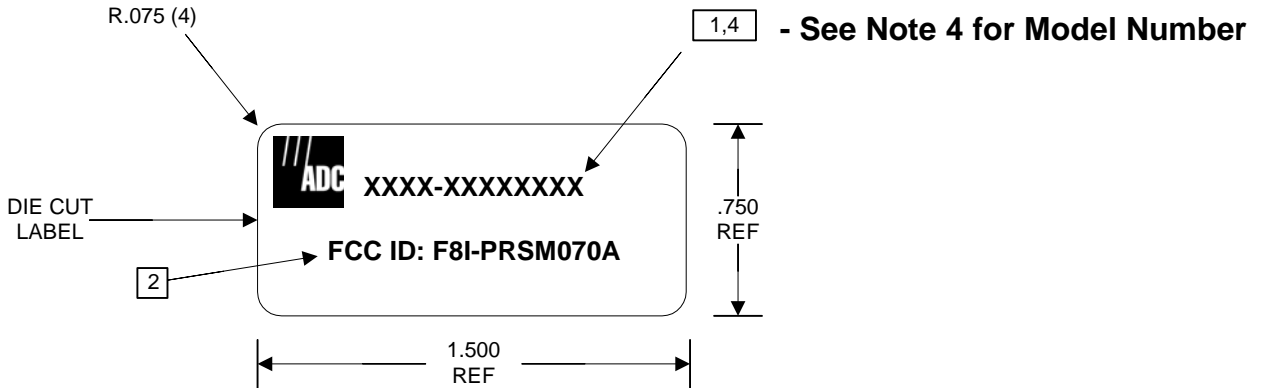

REV	ECO	DWN	DATE
A		JJW	10-18-2010

NOTES:

- 1 PRINTING TYPE: TRANSFER METHOD.
COLOR: BLACK TEXT 8 PT ARIAL NON-BOLD
LOCATED APPROXIMATELY AS SHOWN.
- 2 PRINTING TYPE: TRANSFER METHOD.
COLOR: BLACK TEXT 6 PT ARIAL NON-BOLD
LOCATED APPROXIMATELY AS SHOWN.
- 3 MATERIAL: ADC PART NUMBER 1215140
- 4 FWP-L416000MOD

	INFORMATION ON THIS DOCUMENT IS PROPRIETARY TO ADC AND SHALL NOT BE USED, COPIED, REPRODUCED OR DISCLOSED IN WHOLE OR IN PART WITHOUT WRITTEN CONSENT OF ADC		TITLE FlexWave™ Prism – 700MHz Lower ABC Band FCC Identification Label	
	TOLERANCE UNLESS .XX NA OTHERWISE SPECIFIED .XX NA		DRAWING NUMBER None	
	DO NOT SCALE DRAWING		ENGR. Joshua J. Wittman	SIZE A