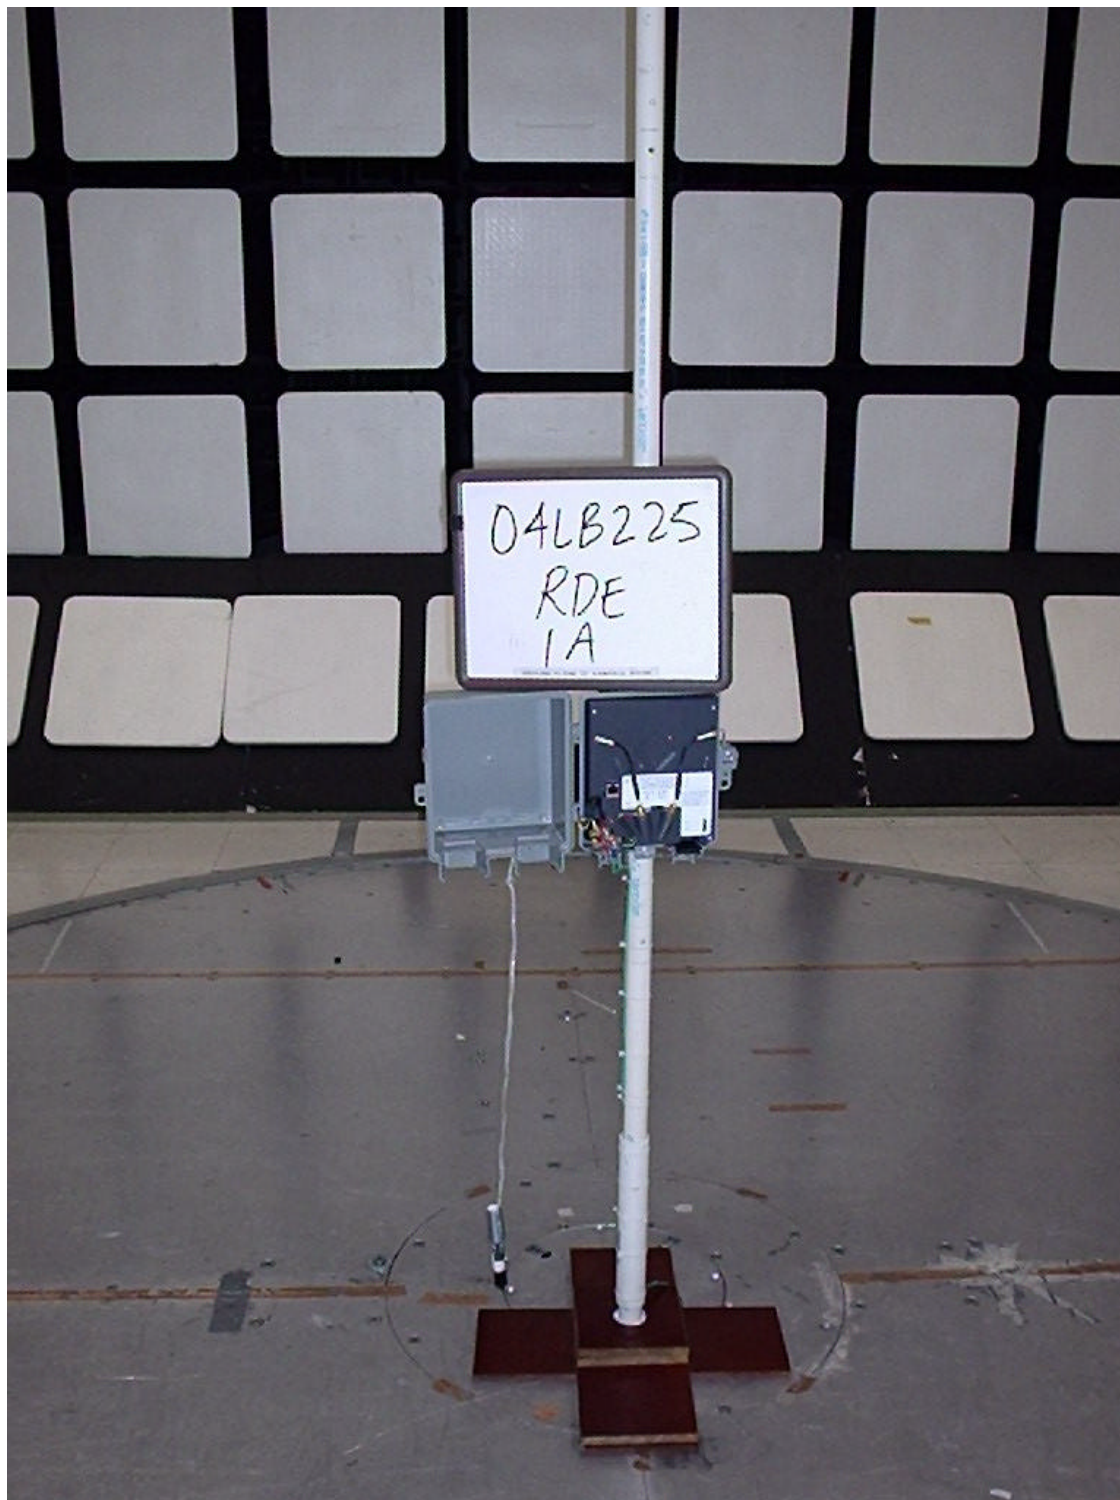

FCC ID: F8I-LAB2442A
Test Setup Photo

Radiated Spurious Test Setup Photo - Front View

Note: Plastic Weather Enclosure Opened.

FCC ID: F8I-LAB2442A
Test Setup Photo

Radiated Spurious Test Setup Photo - Rear View

Note: Antenna were placed at 3 meter distance for US/Canada Spurious and Unintentional Measurements.