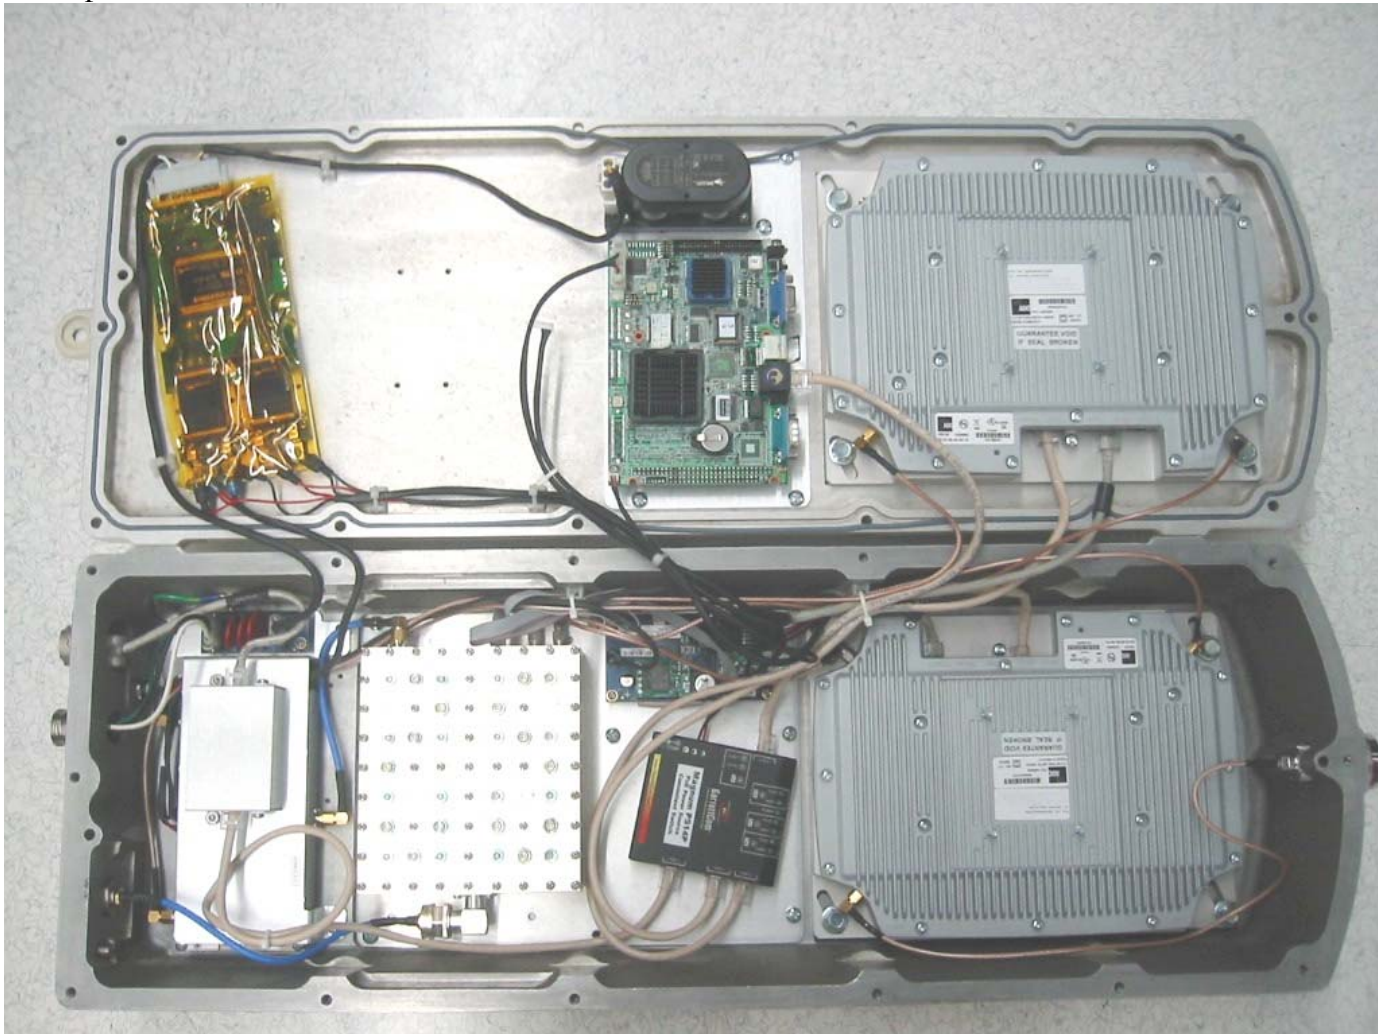

INTERNAL VIEW PHOTOGRAPHS

ADC Telecommunications Inc.
FCC ID: F8I-FWM0801A
IC: 1208G-FWM0801A

Unit open

Transceiver top

Transceiver bottom

PA Module

PA Module cover open

Processor board top

Processor board back

Power supply module

Ethernet switch

Duplexer Module