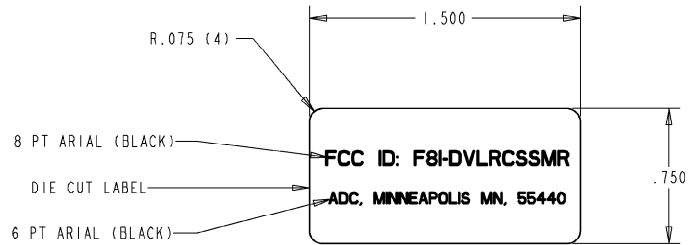

FCC ID: F8I-DVLRCSMR

REV	ECO	DWN	DATE

FIGURE 1

TITLE FCC ID LABEL,
DIGIVANCE LRCS, SMR

DRAWING NUMBER 1190625

DO NOT SCALE DRAWING

ENGR: R. FUCHS
DWN: E. MOREAU

SHI. 2 OF 2