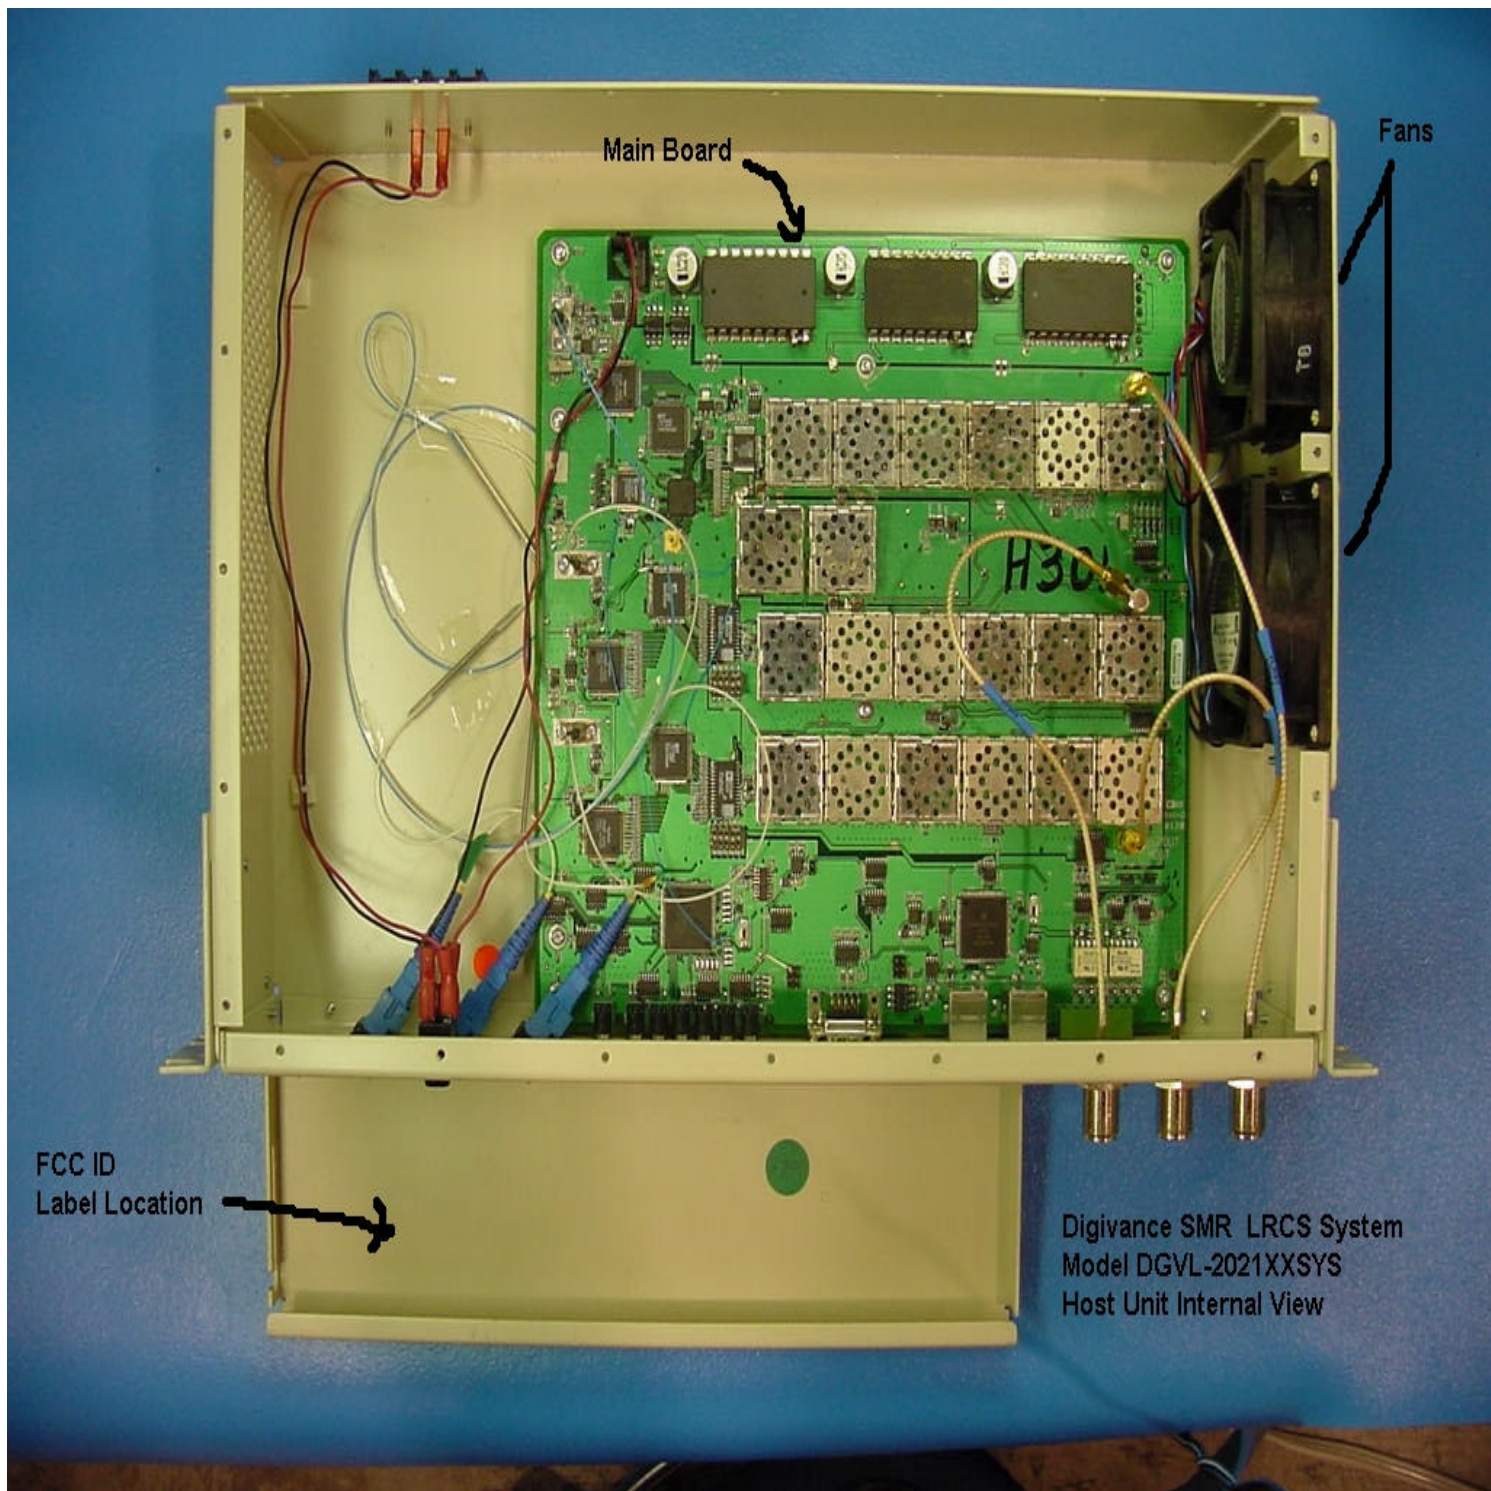

FCC ID: F8I-DVLRCSMR

REV	ECO	DWN	DATE

FIGURE 1

INFORMATION ON THIS DOCUMENT IS PROPRIETARY TO ADC AND SHALL NOT BE USED, COPIED, REPRODUCED OR DISCLOSED IN WHOLE OR IN PART WITHOUT WRITTEN CONSENT OF ADC.

TOLERANCE UNLESS .XX: ±.02
OTHERWISE SPECIFIED .XXX: ±.015
ANGULAR: ±N/A

TITLE FCC ID LABEL,
DIGIVANCE LRCS, SMR

DRAWING NUMBER 1190625

DO NOT SCALE DRAWING

ENGR: R. FUCHS
DWN: E. MOREAU

SHI. 2 OF 2

Main Board

Fans

FCC ID
Label Location

Digivance SMR LRCS System
Model DGVL-2021XXSYS
Host Unit Internal View