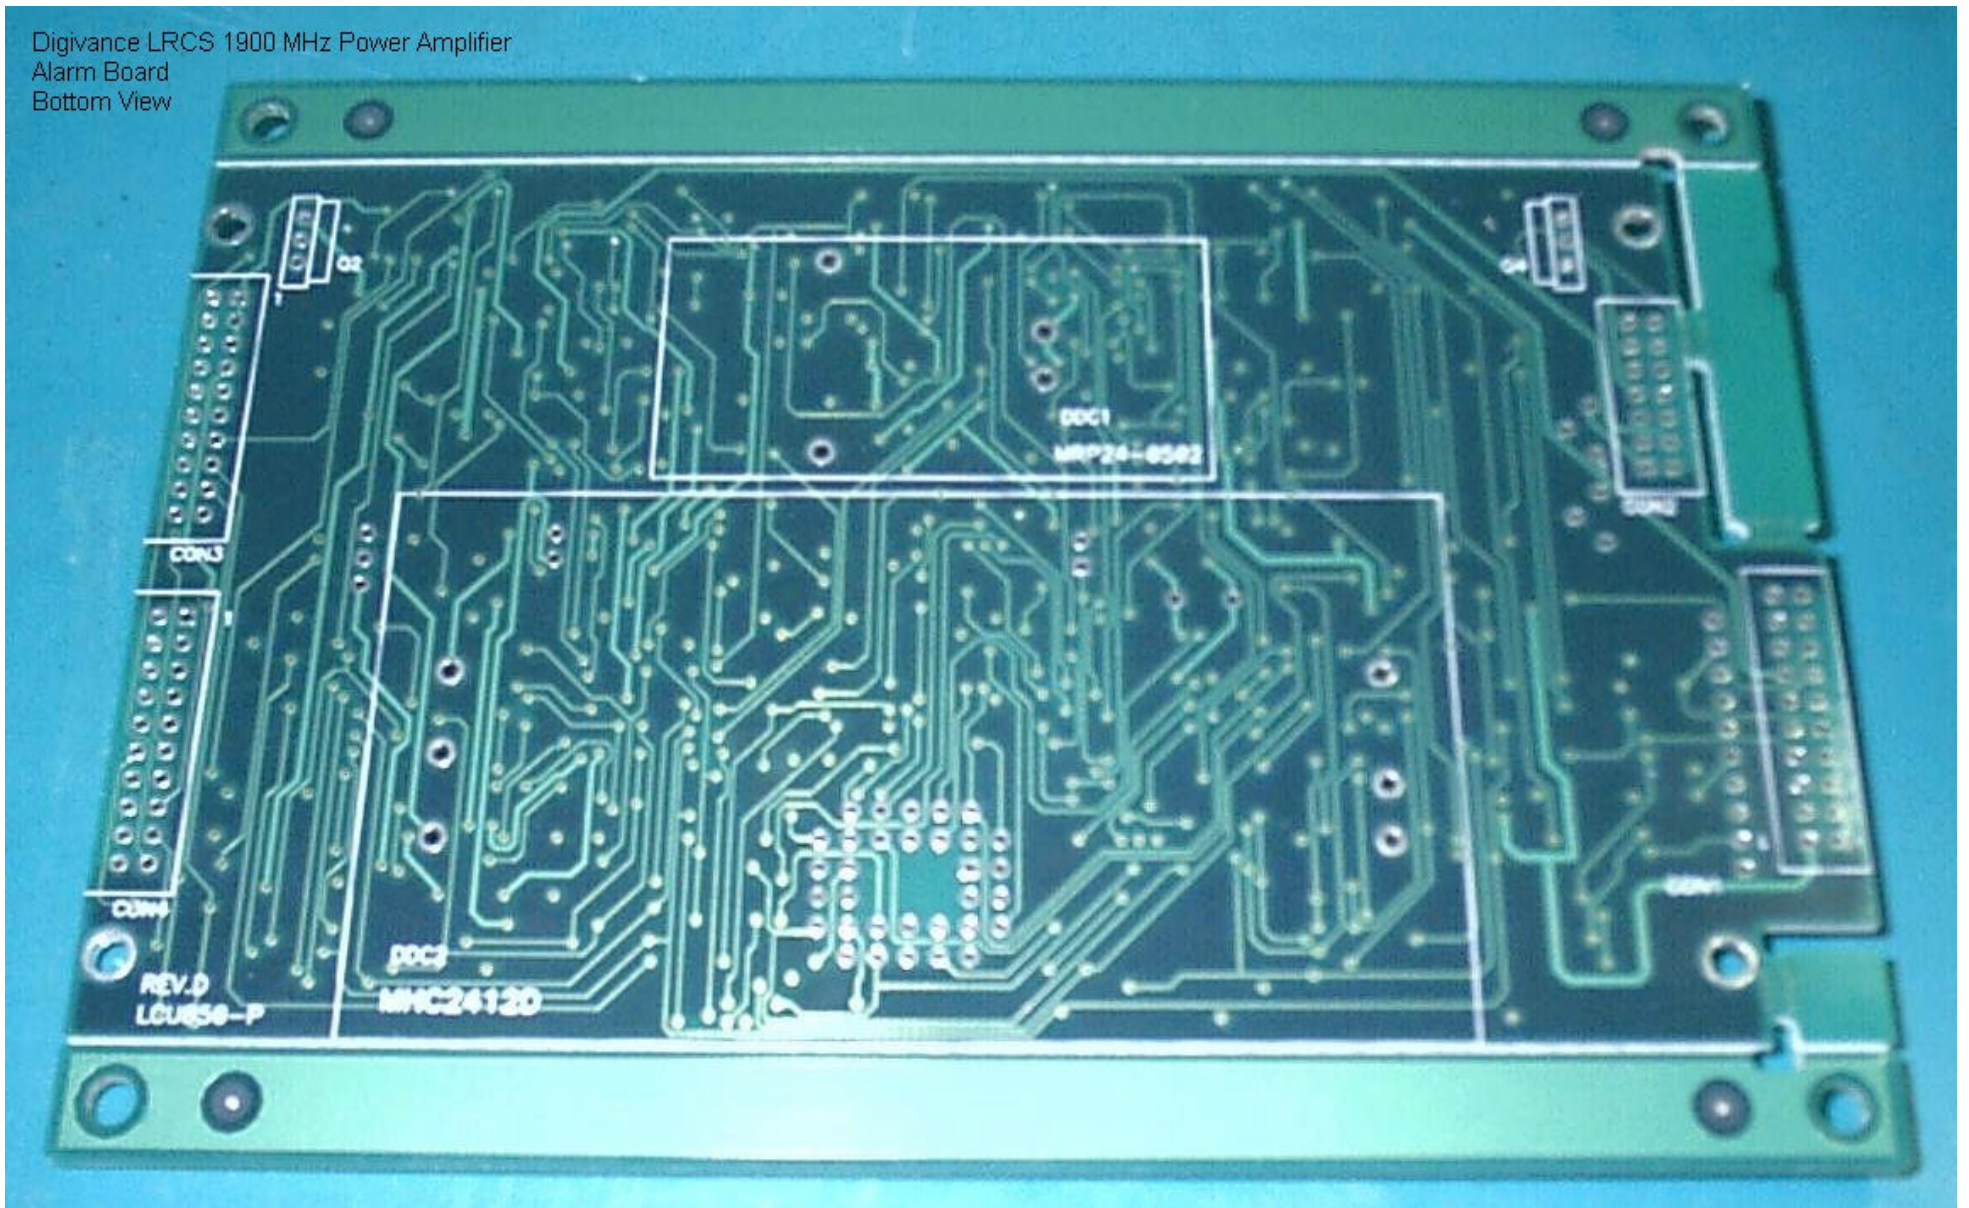

Digivance LRCS 1900 MHz Power Amplifier
Alarm Board

Digivance LRCS 1900 MHz Power Amplifier
Alarm Board
Bottom View

**Digivance LRCS 1900 MHz Power Amplifier
Loop Board**

Digivance LRCS 1900 MHz Power Amplifier
Loop Board
Bottom View

**Digivance LRCS 1900 MHz Power Amplifier
Error Drive Board**

Digivance LRCS 1900 MHz Power Amplifier
Error-Drive Board
Bottom View

**Digivance LRCS 1900 MHz Power Amplifier
Error-Amp Board**

Digivance LRCS 1900 MHz Power Amplifier
Error-Amp Board
Bottom View