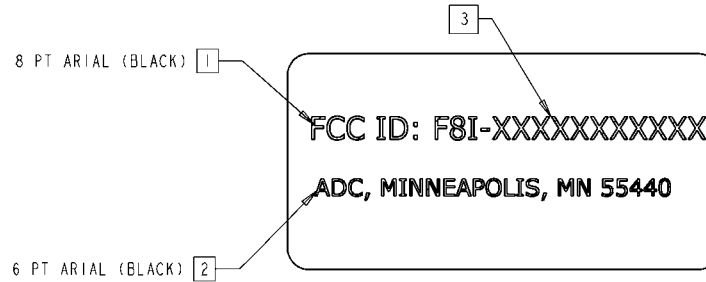

REV	ECO	DWN	DATE
A	20108525	JSP	26-DEC-01
B	20111800	ESM	14-FEB-02

This submittal - FCC ID: F8I-DVLRCS800

NOTES:

- [1] PRINTING TYPE: TRANSFER METHOD.
COLOR: BLACK TEXT 8 PT ARIAL NON-BOLD
LOCATED APPROXIMATELY AS SHOWN.
- [2] PRINTING TYPE: TRANSFER METHOD.)
COLOR: BLACK TEXT 6 PT ARIAL NON-BOLD
LOCATED APPROXIMATELY AS SHOWN.
- [3] TYPE THE CORRESPONDING PRODUCT THAT THE LABEL
WILL BE APPLIED TO. SEE TABLE

PART NUMBER	DESCRIPTION [3]	REV
1215180	DVICSRIU1900	A
1218552	DVLRCS800	A
1218555	DVLRCSPCS	A

INFORMATION ON THIS DOCUMENT IS PROPRIETARY TO ADC AND SHALL NOT BE USED, COPIED, REPRODUCED OR DISCLOSED IN WHOLE OR IN PART WITHOUT WRITTEN CONSENT OF ADC.		TITLE FCC ID LABEL DIGIVANCE	
ALL DIMS AND TOLERANCES ARE INCHES UNLESS OTHERWISE SPECIFIED	XX:±.01 .XXX:±.005 ANGULAR:±1°	C SIZE	DRAWING NUMBER 1212460
DO NOT SCALE DRAWING	ENGR: M. MISKA DWN: J. POOLER	B REV	
		SHT. 1 OF 1	

DIMENSIONS IN INCHES
THIRD ANGLE PROJECTION

Location of FCC ID Label

Digivance LRCS 800 MHz STM
Front View
Location of FCC ID Label