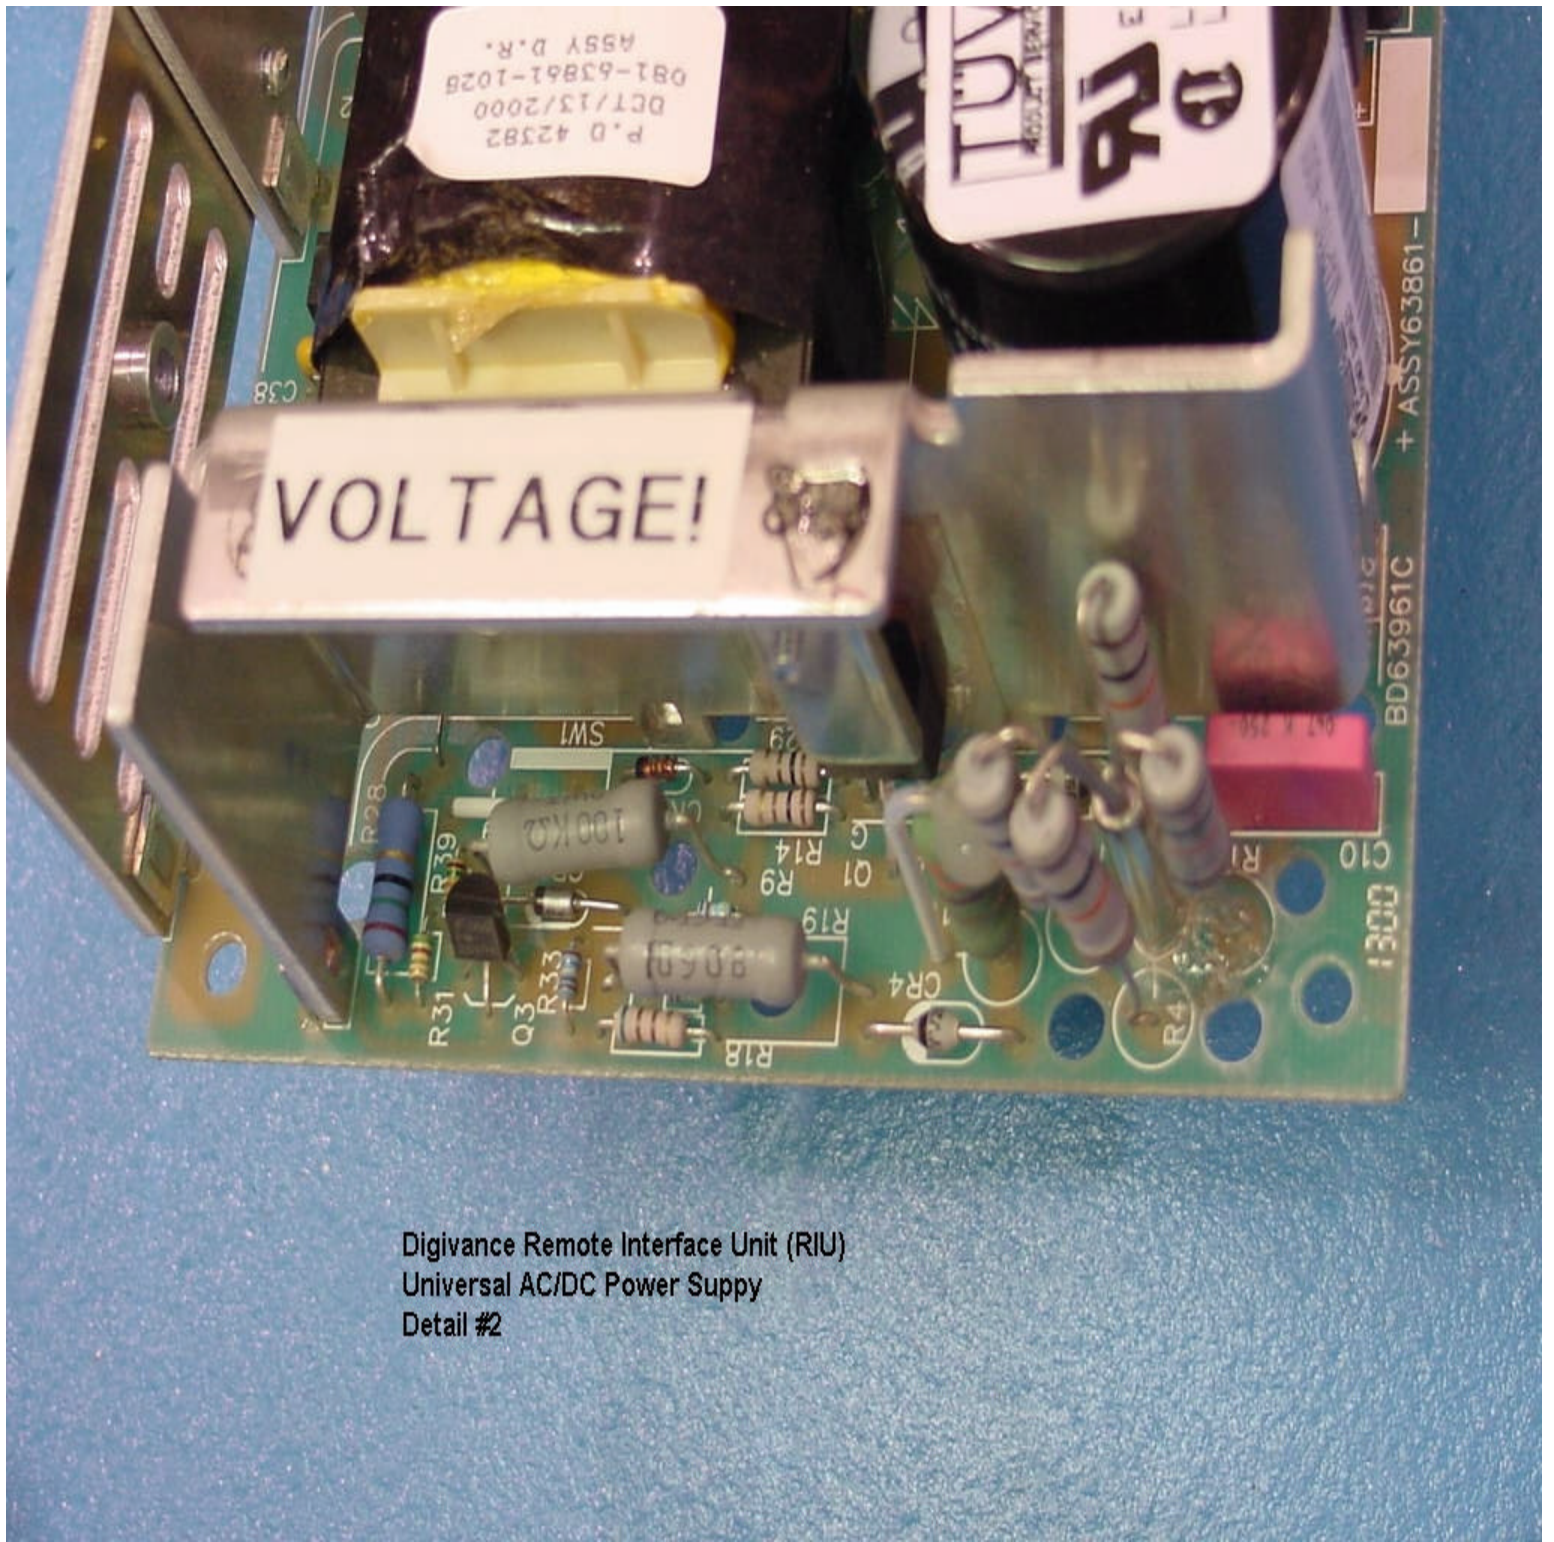

PHOENIX
PA7992R
0044A

PHOENIX
PA7992L
0051A

100V
2900F

1
35V

LM339A

Digivance Remote Interface Unit (RIU)
Power Amplifier
Internal Top Right View

Digivance Remote Interface Unit (RIU)
Power Amplifier
Top External View

Digivance Remote Interface Unit (RIU)
Universal AC/DC Power Supply
Bottom View

Digivance Remote Interface Unit (RIU)
Universal AC/DC Power Supply
Detail #1

Digivance Remote Interface Unit (RIU)
Universal AC/DC Power Supply
Detail #2

Digivance Remote Interface Unit (RIU)
Universal AC/DC Power Supply
Top Left View

Digivance Remote Interface Unit (RIU)
Universal AC/DC Power Supply
Top Right View