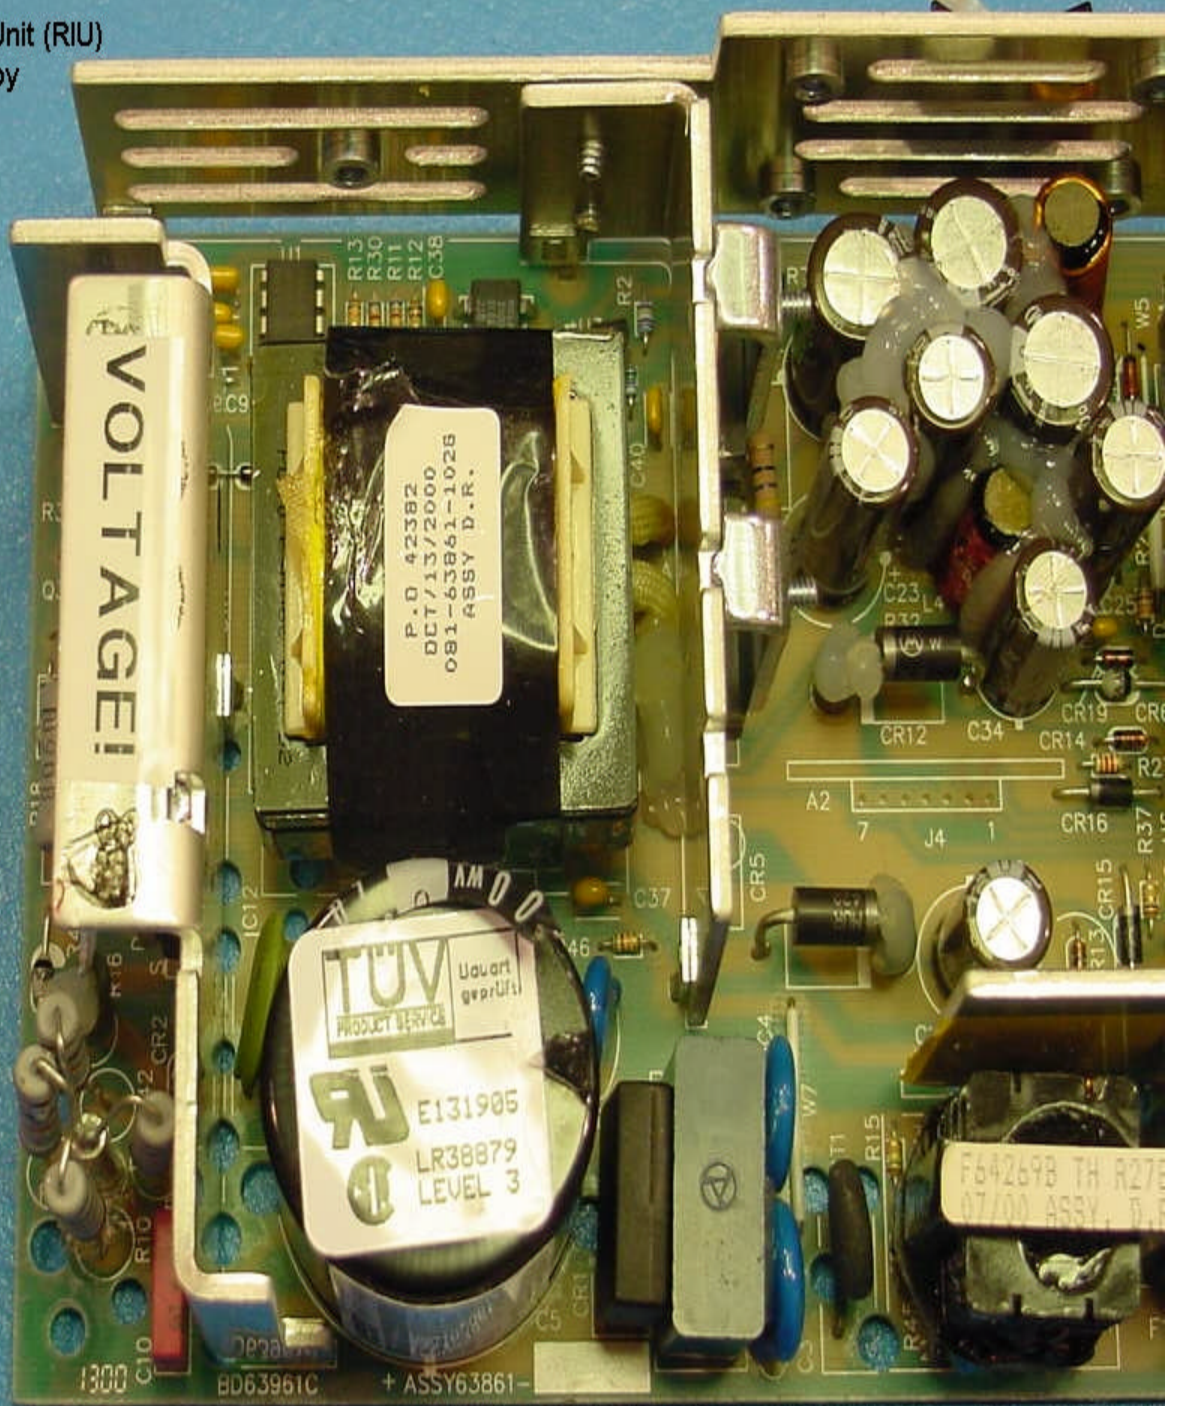

PHOENIX
PA7992R
0044A

PHOENIX
PA7992L
0051A

100V
2900F

1
35V

LM339A

Digivance Remote Interface Unit (RIU)
Power Amplifier
Internal Top Right View

Digivance Remote Interface Unit (RIU)
Power Amplifier
Top External View

Digivance Remote Interface Unit (RIU)
Universal AC/DC Power Supply
Bottom View

Digivance Remote Interface Unit (RIU)
Universal AC/DC Power Supply
Detail #1

Digivance Remote Interface Unit (RIU)
Universal AC/DC Power Supply
Detail #2

Digivance Remote Interface Unit (RIU)
Universal AC/DC Power Supply
Top Left View

Digivance Remote Interface Unit (RIU)
Universal AC/DC Power Supply
Top Right View