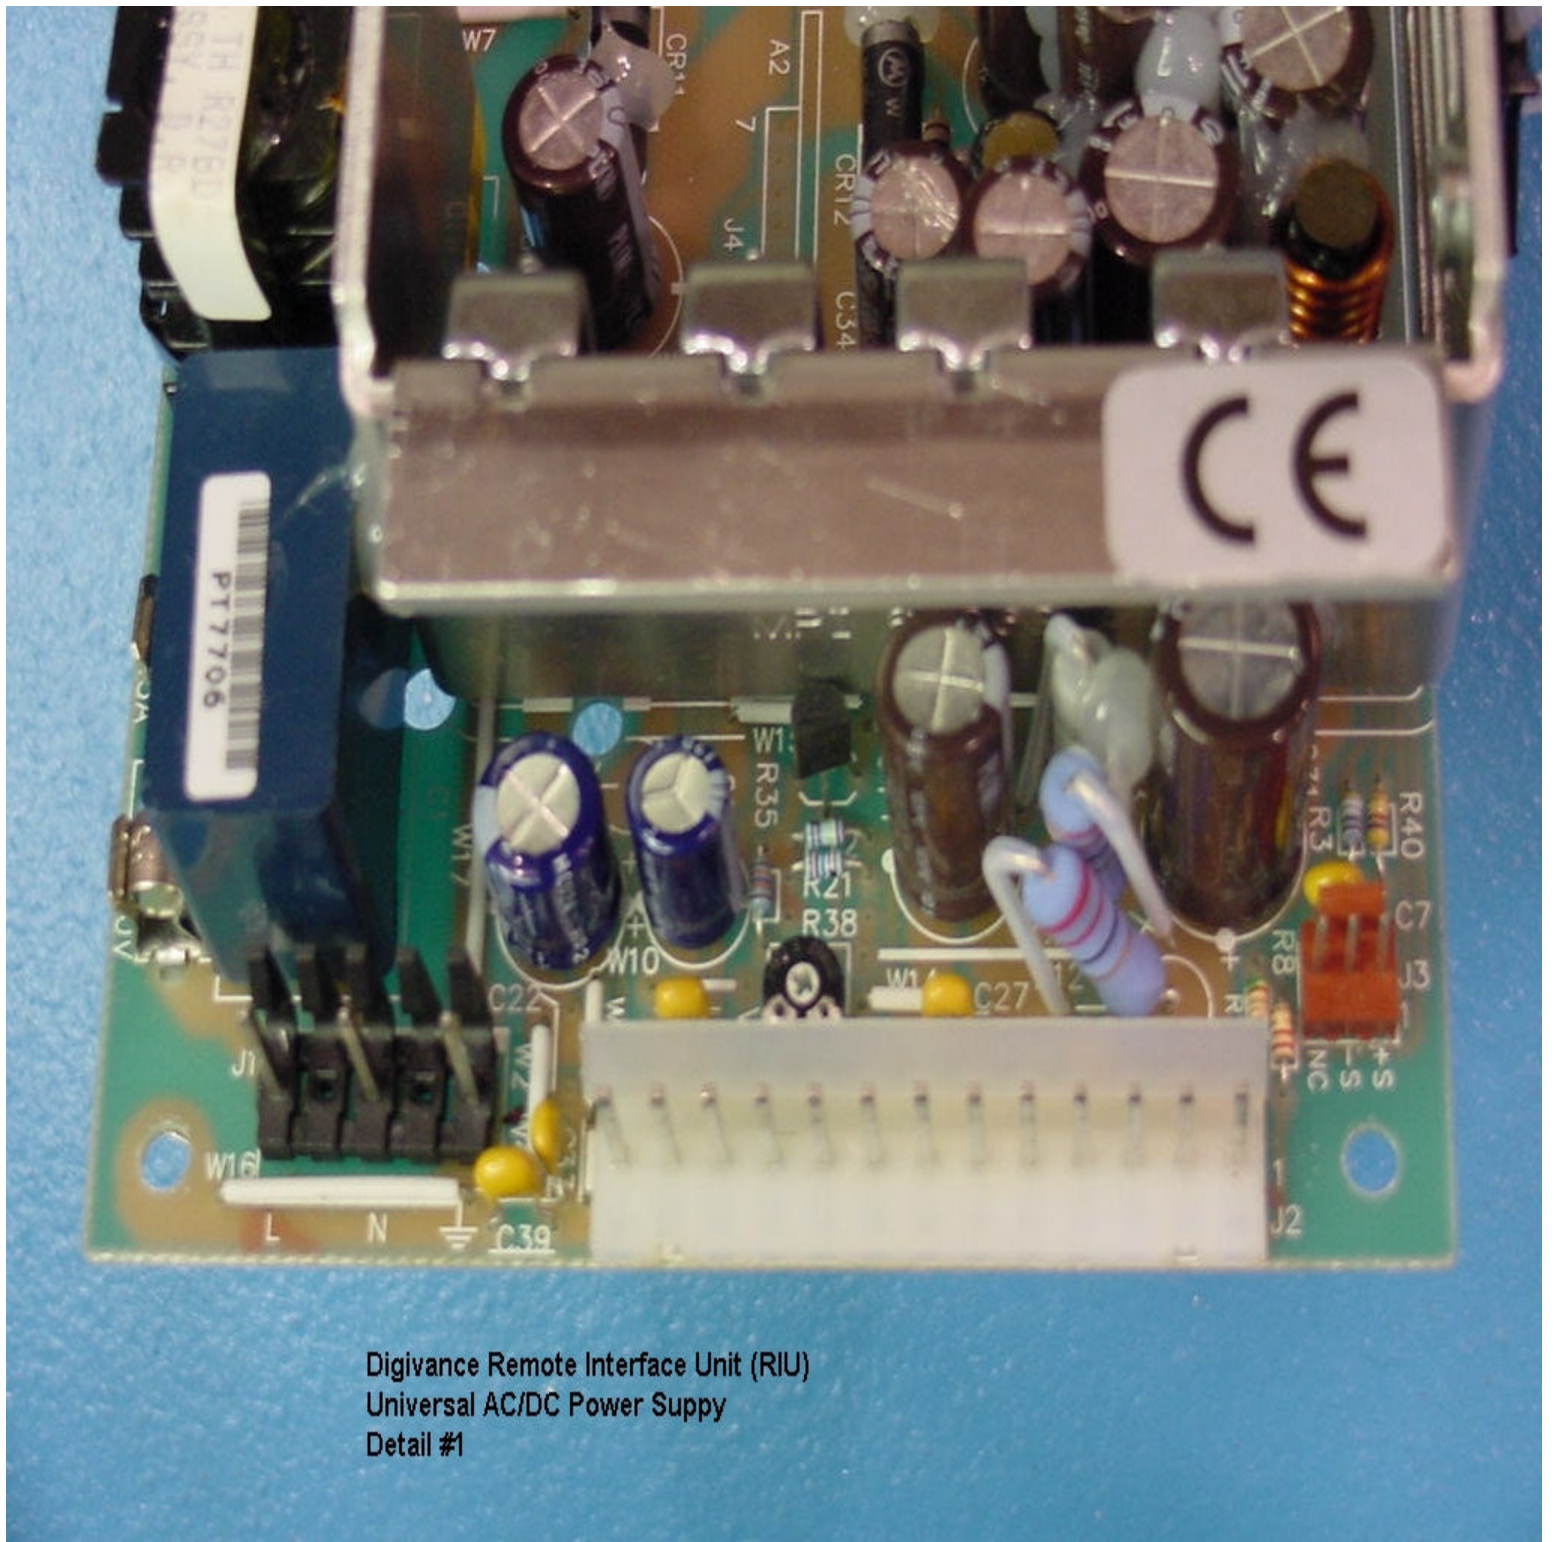

PHOENIX
PA7992R
0044A

PHOENIX
PA7992L
0051A

100V
2900F

1
35V

LM339A

Digivance Remote Interface Unit (RIU)
Power Amplifier
Internal Top Right View

Digivance Remote Interface Unit (RIU)
Power Amplifier
Top External View

Digivance Remote Interface Unit (RIU)
Universal AC/DC Power Supply
Bottom View

Digivance Remote Interface Unit (RIU)
Universal AC/DC Power Supply
Detail #1

Digivance Remote Interface Unit (RIU)
Universal AC/DC Power Supply
Detail #2

Digivance Remote Interface Unit (RIU)
Universal AC/DC Power Supply
Top Left View

Digivance Remote Interface Unit (RIU)
Universal AC/DC Power Supply
Top Right View