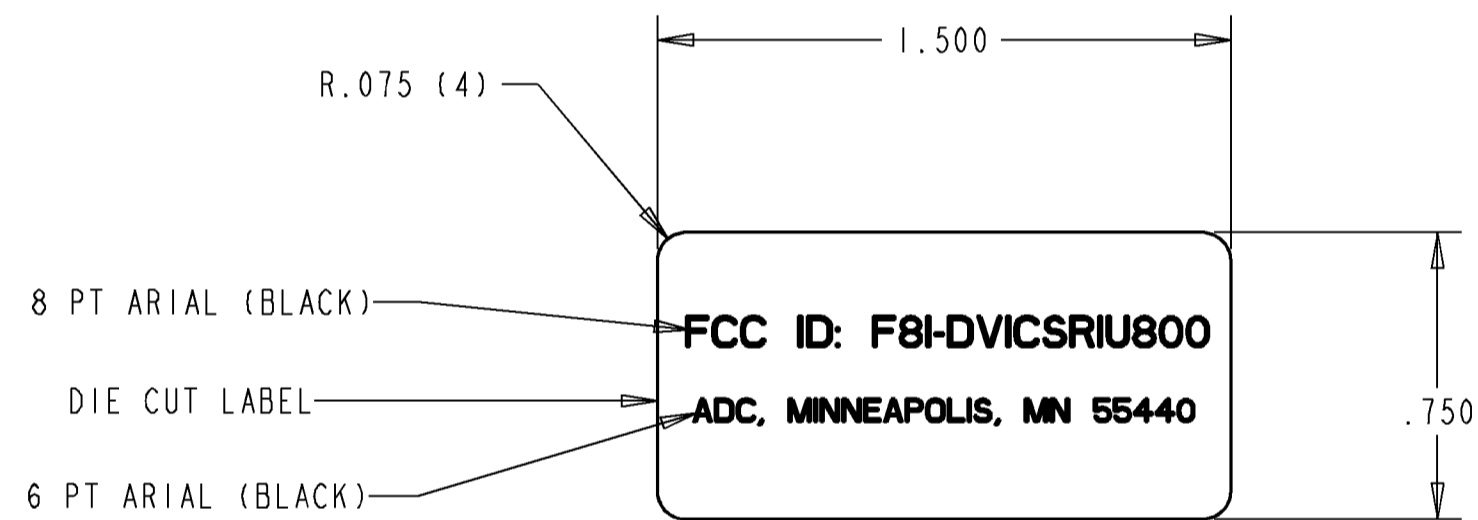

REVERSE IN

Call Service: 800.988.3861 Ext.10475
Catalog Number: DV-R-200000000
Product Number: 1166743
Serial Number: 214260259
TX: 880 - 884 MHz
Operating Temp: 0 - 50°C
Made in USA
25 Aug 2007
D-BAND
181.04

Location of
FCC ID Label

REV	ECO	DWN	DATE

FIGURE 1

INFORMATION ON THIS DOCUMENT IS PROPRIETARY TO ADC AND SHALL NOT BE USED, COPIED, REPRODUCED OR DISCLOSED IN WHOLE OR IN PART WITHOUT WRITTEN CONSENT OF ADC.		TITLE FCC ID LABEL DIGIVANCE RIU	
TOLERANCE UNLESS OTHERWISE SPECIFIED .XX: ±.02 .XXX: ±.015 ANGULAR: ±N/A	C SIZE	DRAWING NUMBER 1163101	B REV
THIRD ANGLE PROJECTION 	DO NOT SCALE DRAWING	ENGR: R. FUCHS DWN: E. MOREAU	SHT. 2 OF 2