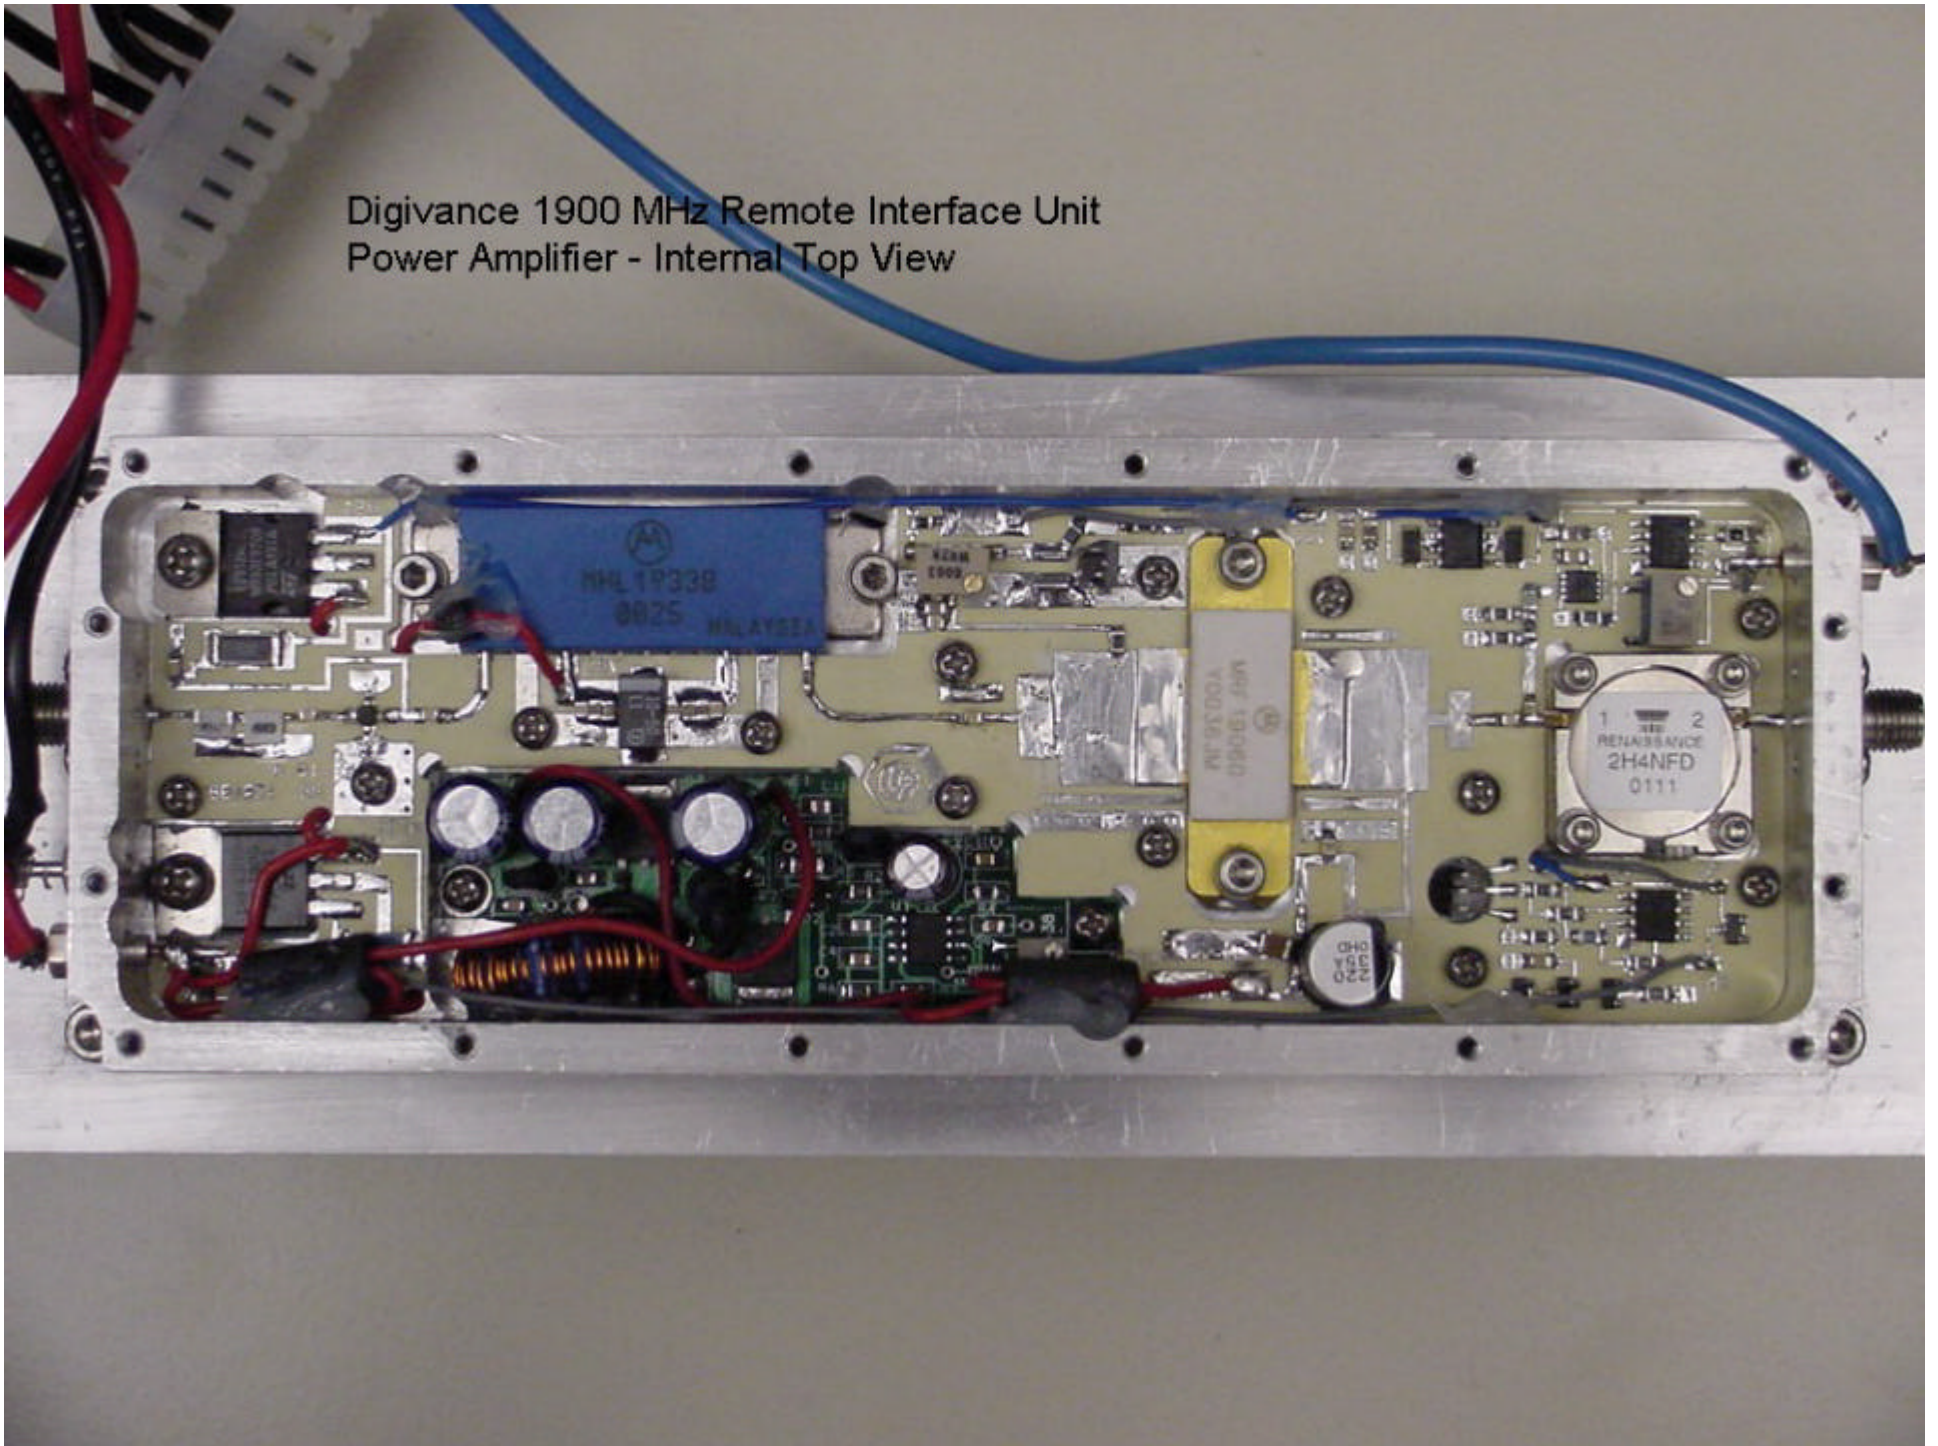

Digivance 1900 MHz Remote Interface Unit  
Duplexer - Typical Internal Top View

Digivance 1900 MHz Remote Interface Unit  
Duplexer - Typical Internal Top View  
Detail #1

Digivance 1900 MHz Remote Interface Unit  
Duplexer - Typical Internal Top View  
Detail #2

Digivance 1900 MHz Remote Interface Unit  
Power Amplifier - Internal Top View

Digivance 1900 MHz Remote Interface Unit  
Power Amplifier - Internal Top Left View

Digivance 1900 MHz Remote Interface Unit  
Power Amplifier - Internal Top Right View

Digivance 1900 MHz Remote Interface Unit  
Power Amplifier - Internal Bottom View