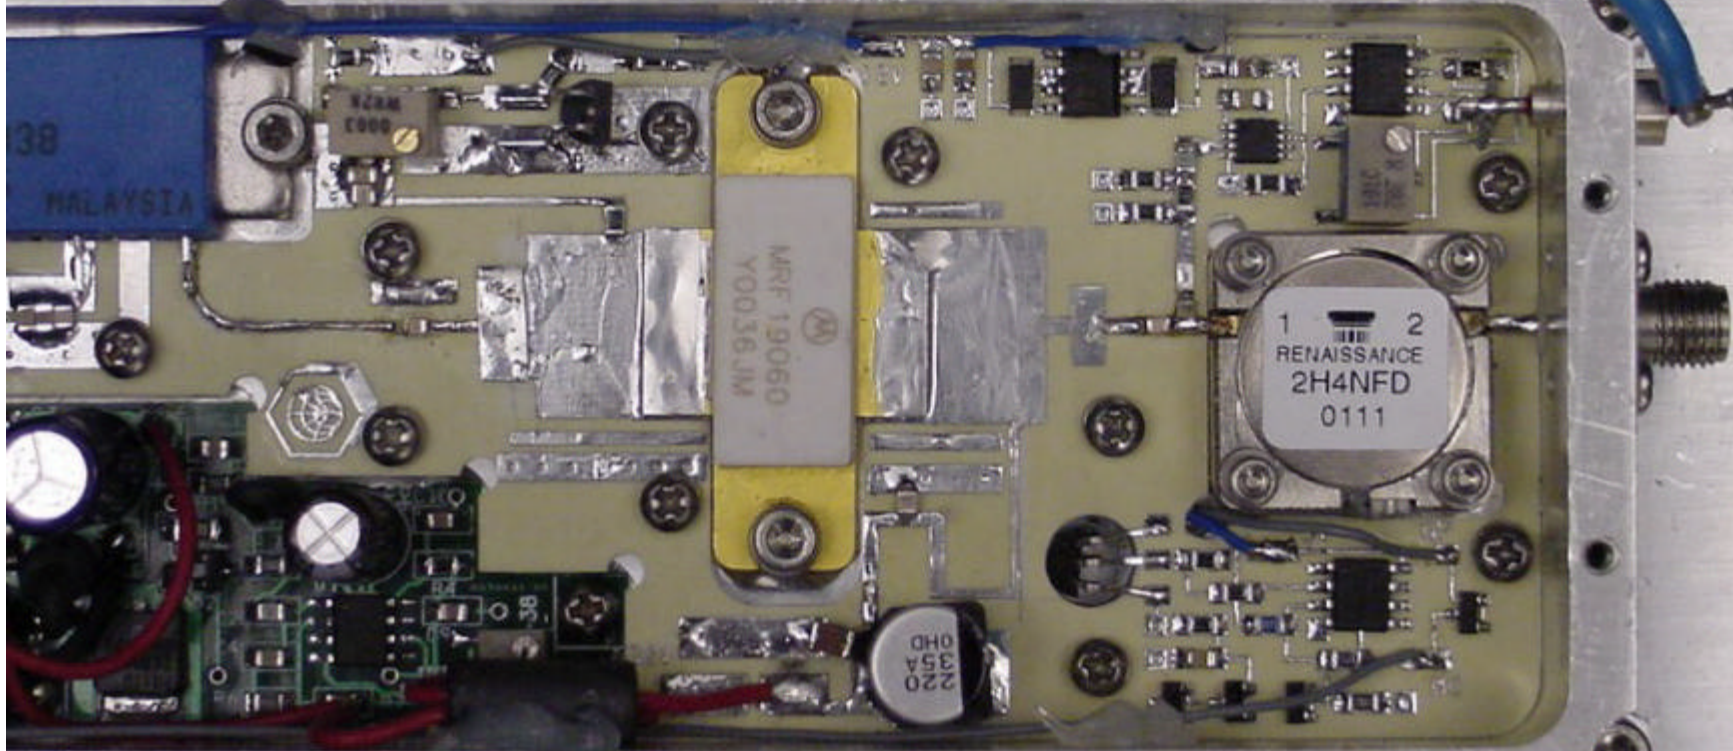

Digivance 1900 MHz Remote Interface Unit  
Duplexer - Typical Internal Top View

Digivance 1900 MHz Remote Interface Unit  
Duplexer - Typical Internal Top View  
Detail #1

Digivance 1900 MHz Remote Interface Unit  
Duplexer - Typical Internal Top View  
Detail #2

Digivance 1900 MHz Remote Interface Unit  
Power Amplifier - Internal Top View

Digivance 1900 MHz Remote Interface Unit  
Power Amplifier - Internal Top Left View

Digivance 1900 MHz Remote Interface Unit  
Power Amplifier - Internal Top Right View

Digivance 1900 MHz Remote Interface Unit  
Power Amplifier - Internal Bottom View