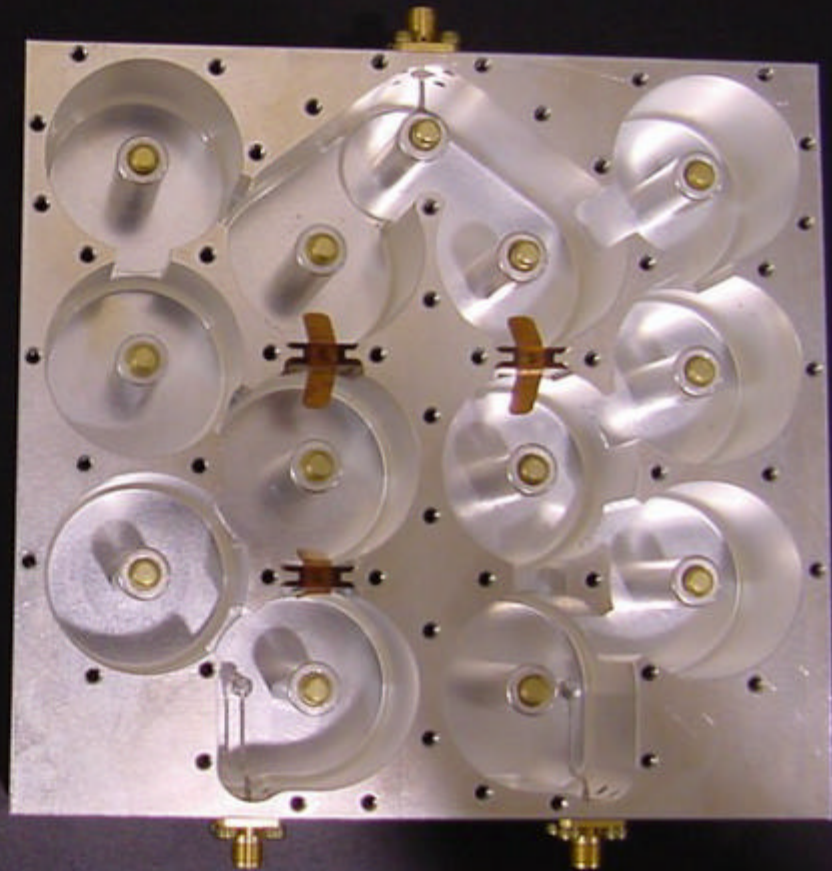

Digivance 1900 MHz Remote Interface Unit  
Duplexer - Typical Internal Top View

Digivance 1900 MHz Remote Interface Unit  
Duplexer - Typical Internal Top View  
Detail #1

Digivance 1900 MHz Remote Interface Unit  
Duplexer - Typical Internal Top View  
Detail #2

Digivance 1900 MHz Remote Interface Unit  
Power Amplifier - Internal Top View

Digivance 1900 MHz Remote Interface Unit  
Power Amplifier - Internal Top Left View

Digivance 1900 MHz Remote Interface Unit  
Power Amplifier - Internal Top Right View

Digivance 1900 MHz Remote Interface Unit  
Power Amplifier - Internal Bottom View