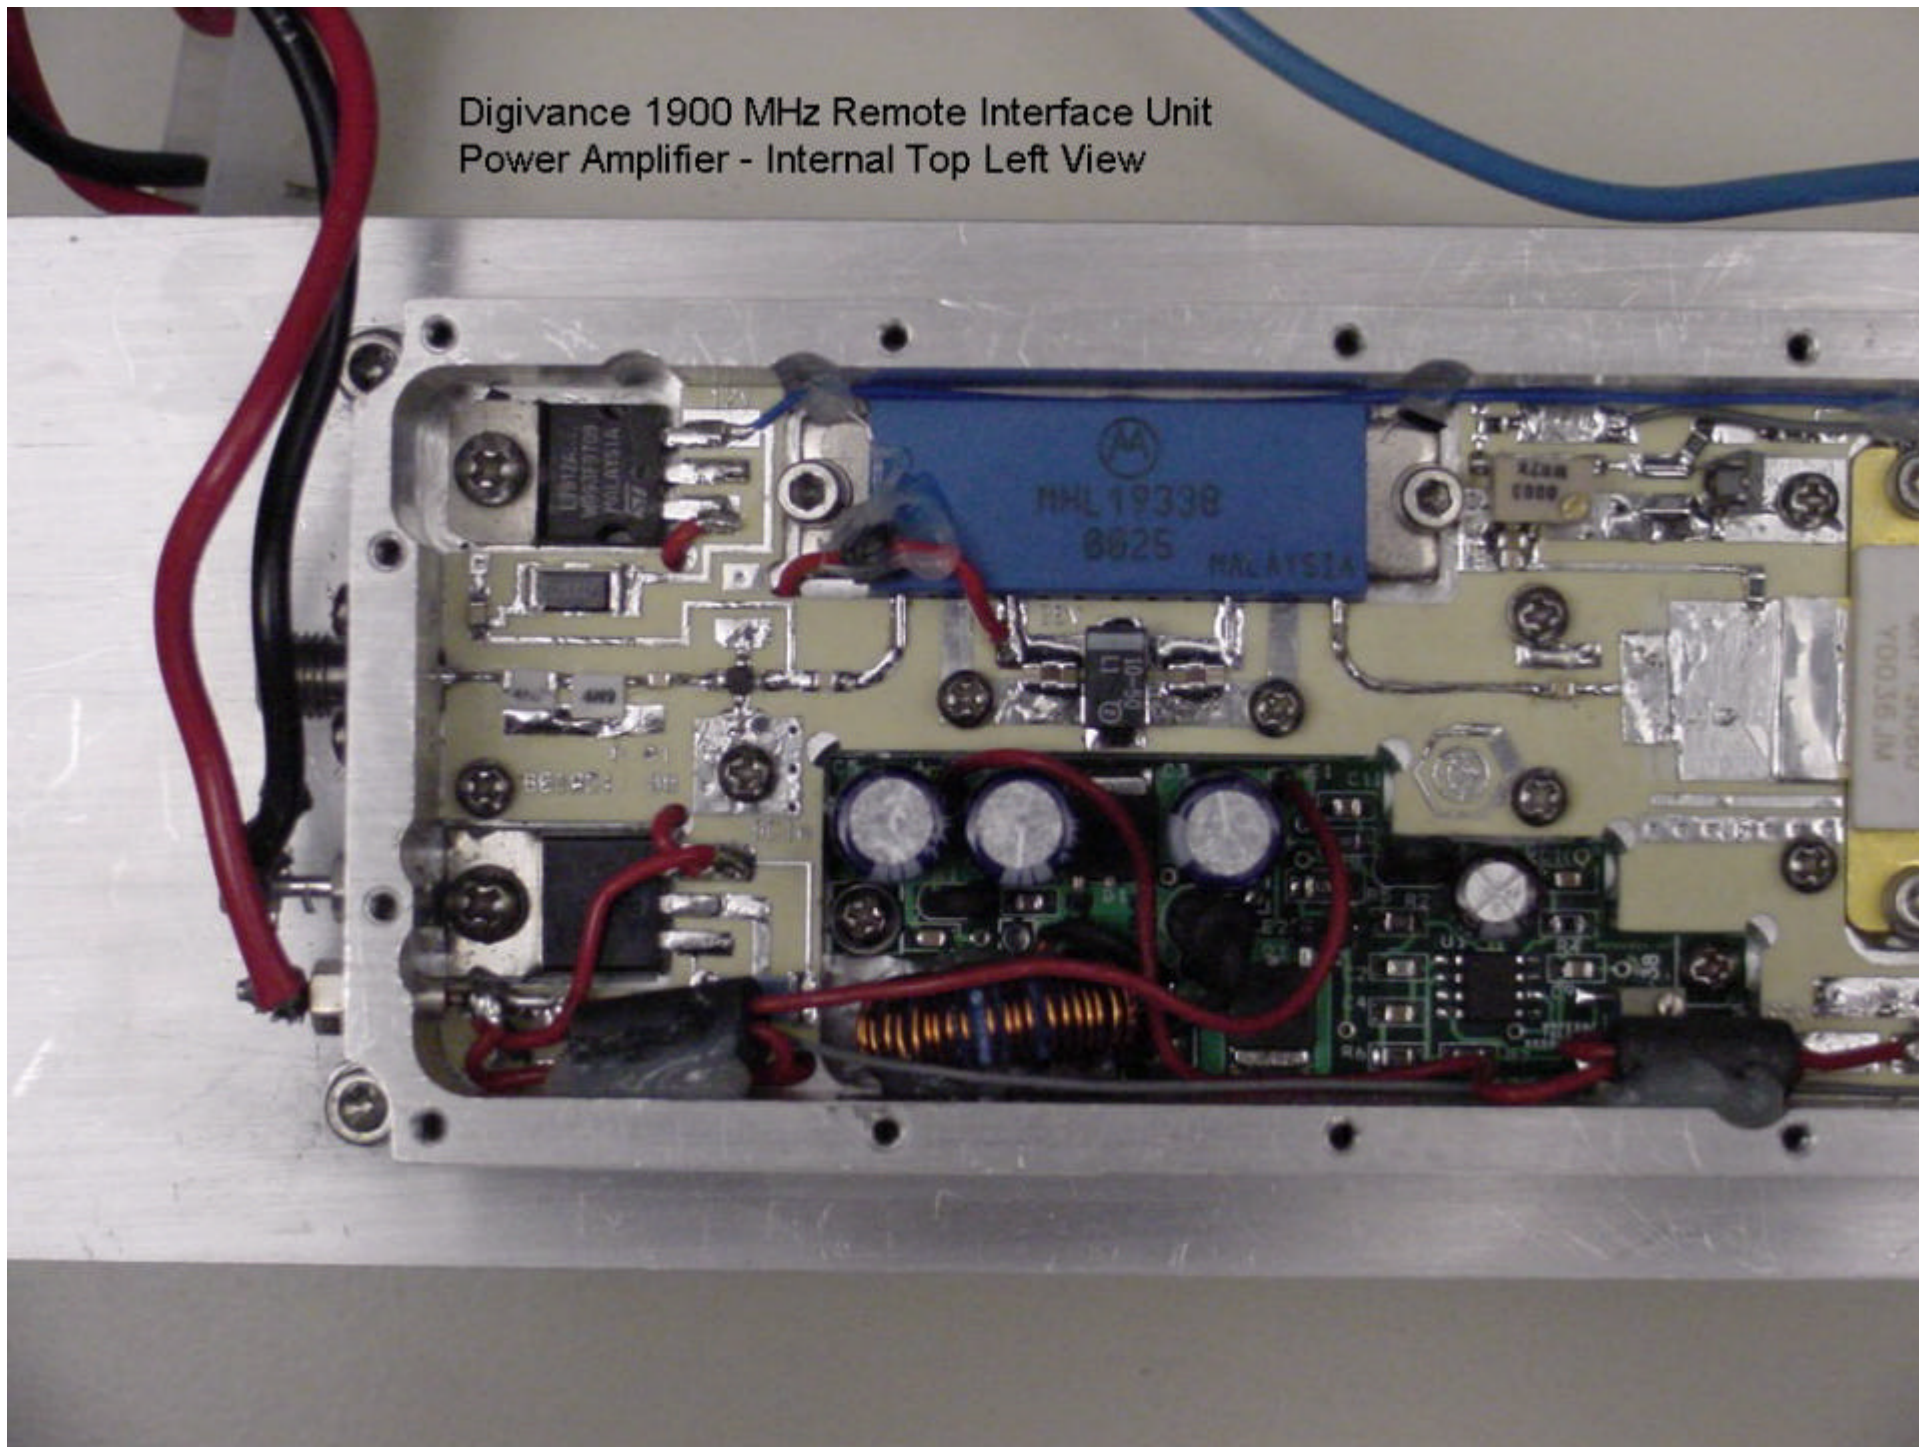

Digivance 1900 MHz Remote Interface Unit  
Duplexer - Typical Internal Top View

Digivance 1900 MHz Remote Interface Unit  
Duplexer - Typical Internal Top View  
Detail #1

Digivance 1900 MHz Remote Interface Unit  
Duplexer - Typical Internal Top View  
Detail #2

Digivance 1900 MHz Remote Interface Unit  
Power Amplifier - Internal Top View

Digivance 1900 MHz Remote Interface Unit  
Power Amplifier - Internal Top Left View

Digivance 1900 MHz Remote Interface Unit  
Power Amplifier - Internal Top Right View

Digivance 1900 MHz Remote Interface Unit  
Power Amplifier - Internal Bottom View