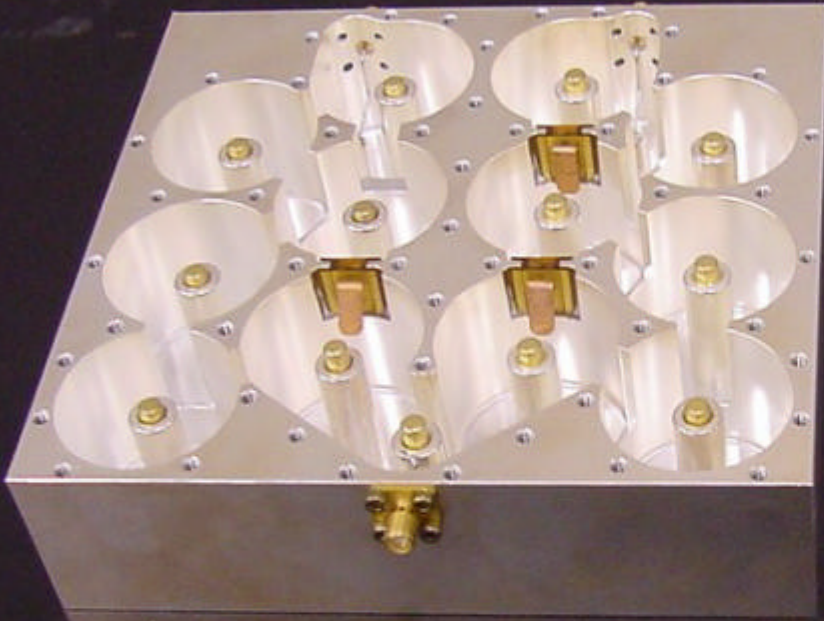

Digivance 1900 MHz Remote Interface Unit  
Duplexer - Typical Internal Top View

Digivance 1900 MHz Remote Interface Unit  
Duplexer - Typical Internal Top View  
Detail #1

Digivance 1900 MHz Remote Interface Unit  
Duplexer - Typical Internal Top View  
Detail #2

Digivance 1900 MHz Remote Interface Unit  
Power Amplifier - Internal Top View

Digivance 1900 MHz Remote Interface Unit  
Power Amplifier - Internal Top Left View

Digivance 1900 MHz Remote Interface Unit  
Power Amplifier - Internal Top Right View

Digivance 1900 MHz Remote Interface Unit  
Power Amplifier - Internal Bottom View