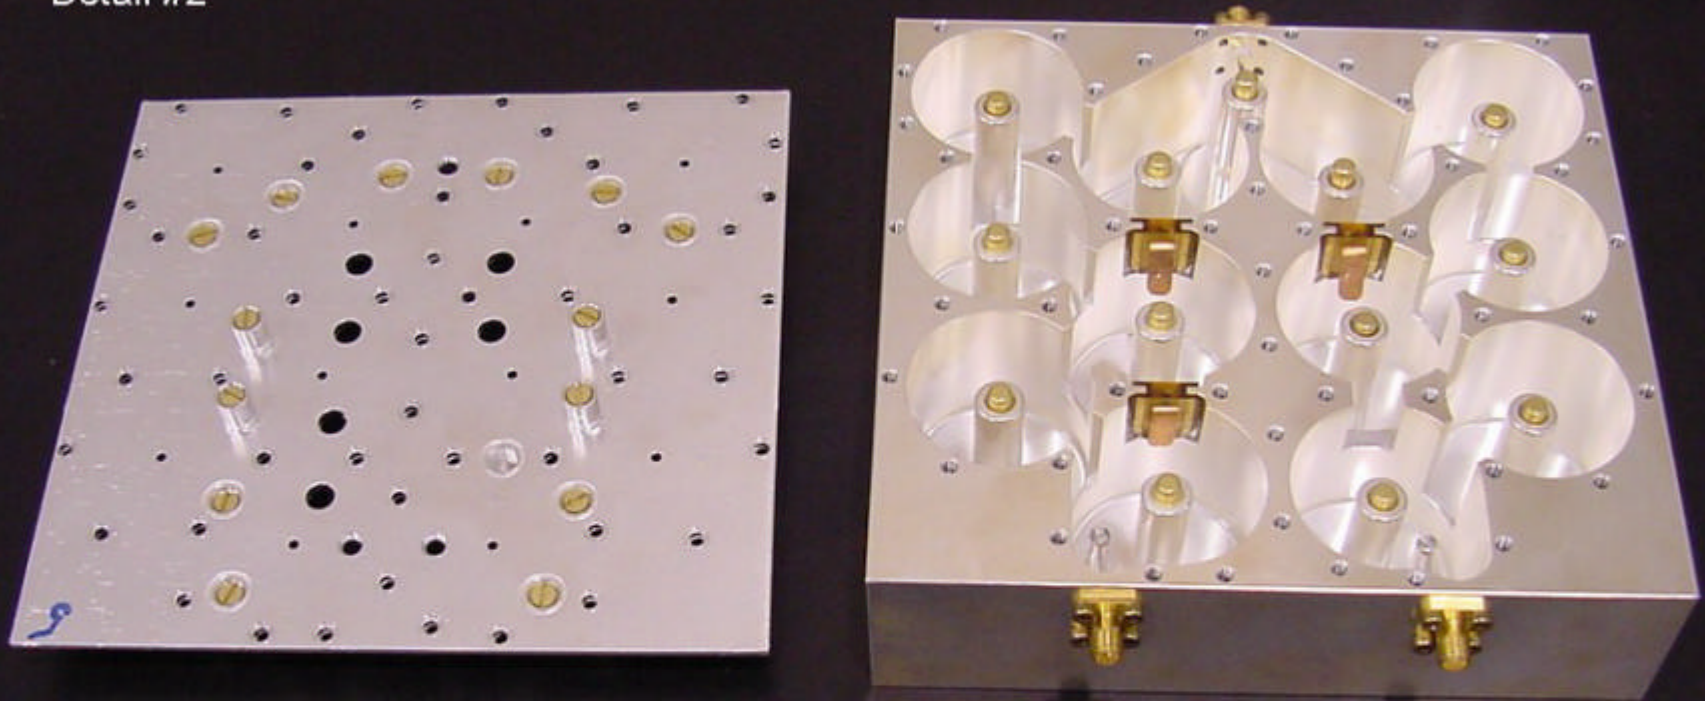

Digivance 1900 MHz Remote Interface Unit  
Duplexer - Typical Internal Top View

Digivance 1900 MHz Remote Interface Unit  
Duplexer - Typical Internal Top View  
Detail #1

Digivance 1900 MHz Remote Interface Unit  
Duplexer - Typical Internal Top View  
Detail #2

Digivance 1900 MHz Remote Interface Unit  
Power Amplifier - Internal Top View

Digivance 1900 MHz Remote Interface Unit  
Power Amplifier - Internal Top Left View

Digivance 1900 MHz Remote Interface Unit  
Power Amplifier - Internal Top Right View

Digivance 1900 MHz Remote Interface Unit  
Power Amplifier - Internal Bottom View