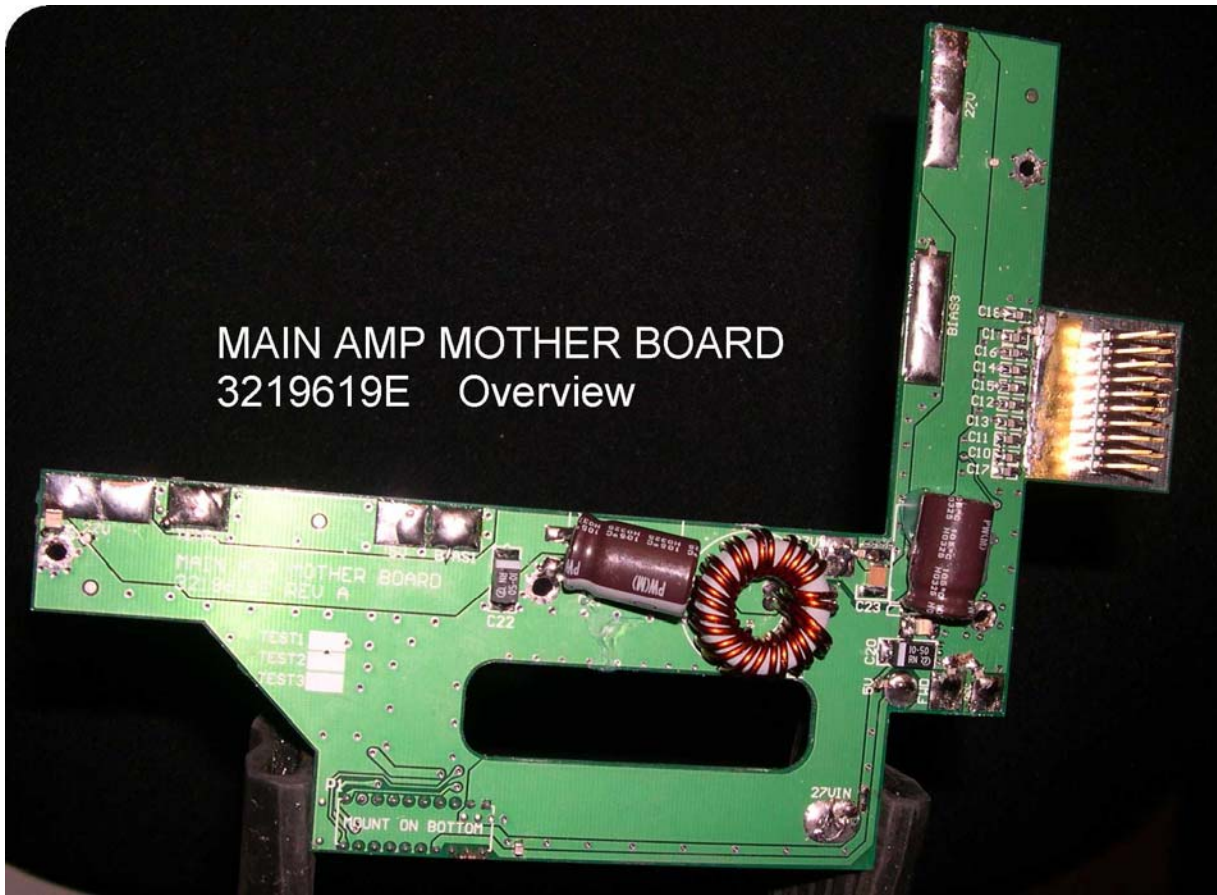

Universal-004 3227602E Front side

1900 MHz  
Linear Power Amplifier  
Universal-004F 3227602E

Universal-004 3227602E Back Side

1900 MHz  
Linear Power Amplifier  
Universal-004B 3227602E

1900 MHz  
Linear Power Amplifier  
Pre-err and Err Overview

1900 MHz  
Linear Power Amplifier  
Main Mother F 3219612E

Main Mother BOARD 3219612E Back Side

1900 MHz  
Linear Power Amplifier  
Main Mother B 3219612E

MAIN AMP  
MOTHER  
3219619E  
UpRight side

1900 MHz  
Linear Power Amplifier  
MAIN AMP MOTHER BOARD 3219619E UpRight

MAIN AMP MOTHER BOARD  
3219619E Overview

1900 MHz  
Linear Power Amplifier  
MAIN AMP MOTHER BOARD 3219619E Overview

MAIN AMP MOTHER BOARD  
3219619E Left Side

1900 MHz  
Linear Power Amplifier  
MAIN AMP MOTHER BOARD 3219619E Left