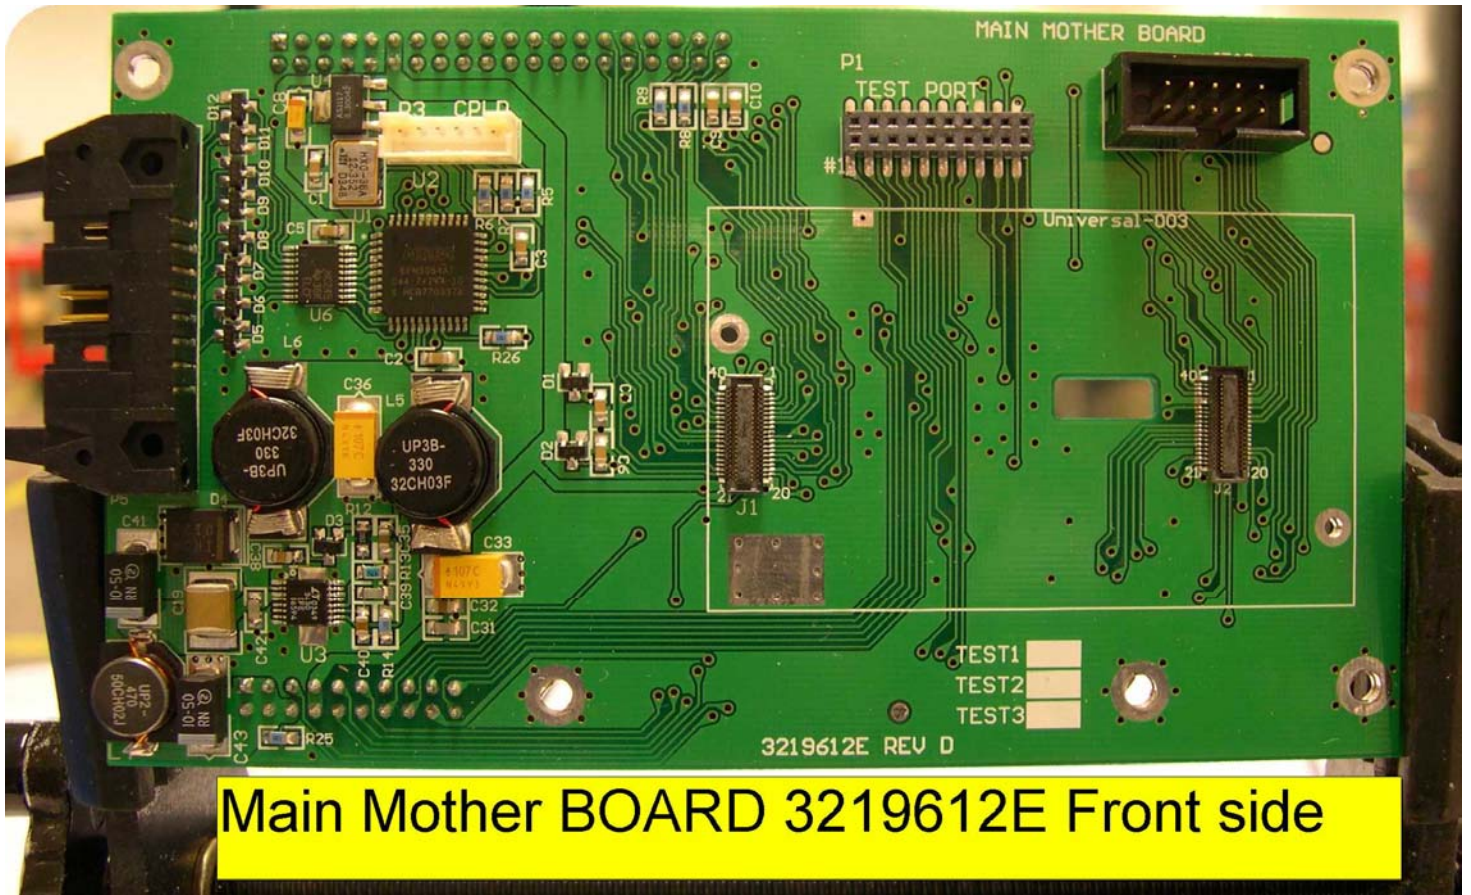

Universal-004 3227602E Front side

1900 MHz  
Linear Power Amplifier  
Universal-004F 3227602E

Universal-004 3227602E Back Side

1900 MHz  
Linear Power Amplifier  
Universal-004B 3227602E

1900 MHz  
Linear Power Amplifier  
Pre-err and Err Overview

1900 MHz  
Linear Power Amplifier  
Main Mother F 3219612E

Main Mother BOARD 3219612E Back Side

1900 MHz  
Linear Power Amplifier  
Main Mother B 3219612E

MAIN AMP  
MOTHER  
3219619E  
UpRight side

1900 MHz  
Linear Power Amplifier  
MAIN AMP MOTHER BOARD 3219619E UpRight

MAIN AMP MOTHER BOARD  
3219619E Overview

1900 MHz  
Linear Power Amplifier  
MAIN AMP MOTHER BOARD 3219619E Overview

MAIN AMP MOTHER BOARD  
3219619E Left Side

1900 MHz  
Linear Power Amplifier  
MAIN AMP MOTHER BOARD 3219619E Left