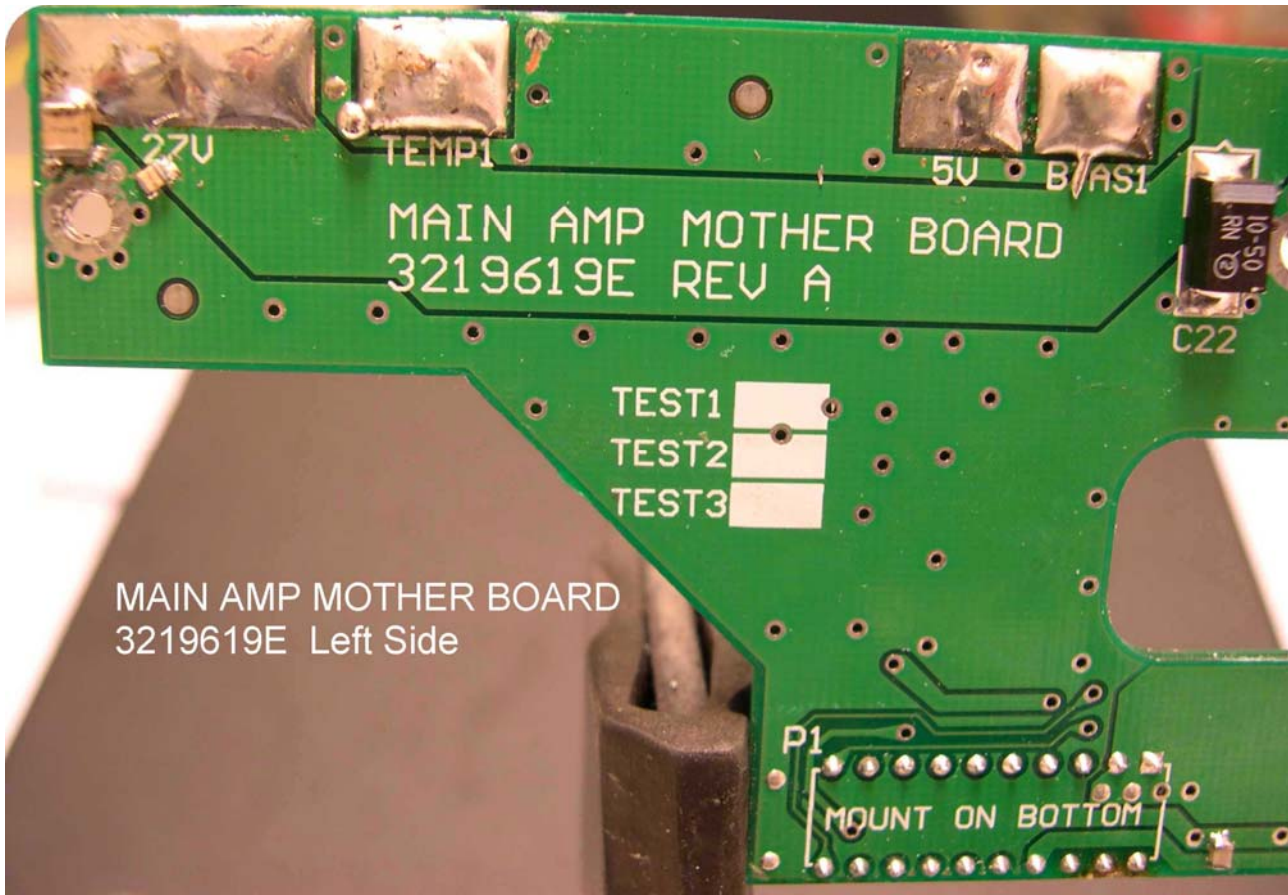

Universal-004 3227602E Front side

1900 MHz  
Linear Power Amplifier  
Universal-004F 3227602E

Universal-004 3227602E Back Side

1900 MHz  
Linear Power Amplifier  
Universal-004B 3227602E

1900 MHz  
Linear Power Amplifier  
Pre-err and Err Overview

1900 MHz  
Linear Power Amplifier  
Main Mother F 3219612E

Main Mother BOARD 3219612E Back Side

1900 MHz  
Linear Power Amplifier  
Main Mother B 3219612E

MAIN AMP  
MOTHER  
3219619E  
UpRight side

1900 MHz  
Linear Power Amplifier  
MAIN AMP MOTHER BOARD 3219619E UpRight

MAIN AMP MOTHER BOARD  
3219619E Overview

1900 MHz  
Linear Power Amplifier  
MAIN AMP MOTHER BOARD 3219619E Overview

MAIN AMP MOTHER BOARD  
3219619E Left Side

1900 MHz  
Linear Power Amplifier  
MAIN AMP MOTHER BOARD 3219619E Left