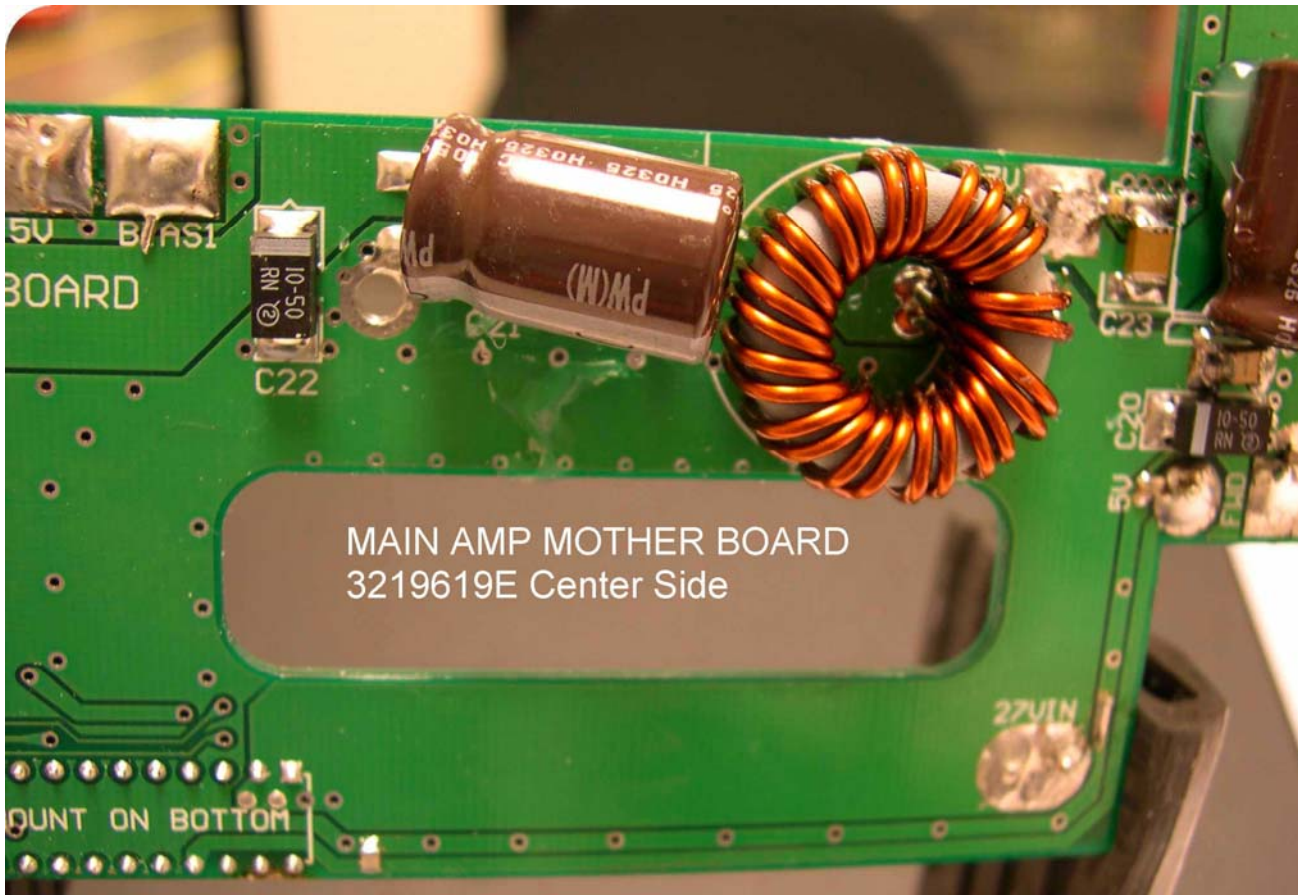

Universal-004 3227602E Front side

1900 MHz  
Linear Power Amplifier  
Universal-004F 3227602E

Universal-004 3227602E Back Side

1900 MHz  
Linear Power Amplifier  
Universal-004B 3227602E

1900 MHz  
Linear Power Amplifier  
Pre-err and Err Overview

1900 MHz  
Linear Power Amplifier  
Main Mother F 3219612E

Main Mother BOARD 3219612E Back Side

1900 MHz  
Linear Power Amplifier  
Main Mother B 3219612E

MAIN AMP  
MOTHER  
3219619E  
UpRight side

1900 MHz  
Linear Power Amplifier  
MAIN AMP MOTHER BOARD 3219619E UpRight

MAIN AMP MOTHER BOARD  
3219619E Overview

1900 MHz  
Linear Power Amplifier  
MAIN AMP MOTHER BOARD 3219619E Overview

MAIN AMP MOTHER BOARD  
3219619E Left Side

1900 MHz  
Linear Power Amplifier  
MAIN AMP MOTHER BOARD 3219619E Left

1900 MHz  
Linear Power Amplifier  
MAIN AMP MOTHER BOARD 3219619E Center