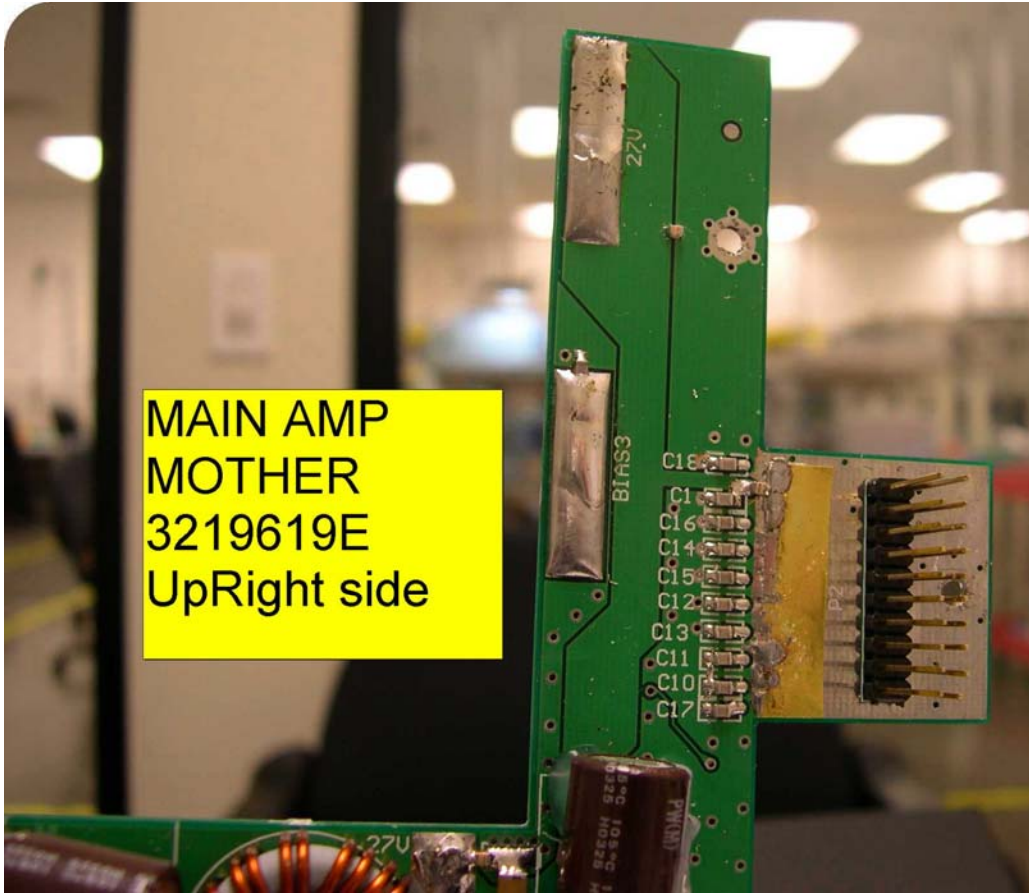

Universal-004 3227602E Front side

1900 MHz  
Linear Power Amplifier  
Universal-004F 3227602E

Universal-004 3227602E Back Side

1900 MHz  
Linear Power Amplifier  
Universal-004B 3227602E

1900 MHz  
Linear Power Amplifier  
Pre-err and Err Overview

1900 MHz  
Linear Power Amplifier  
Main Mother F 3219612E

Main Mother BOARD 3219612E Back Side

1900 MHz  
Linear Power Amplifier  
Main Mother B 3219612E

MAIN AMP  
MOTHER  
3219619E  
UpRight side

1900 MHz  
Linear Power Amplifier  
MAIN AMP MOTHER BOARD 3219619E UpRight

MAIN AMP MOTHER BOARD  
3219619E Overview

1900 MHz  
Linear Power Amplifier  
MAIN AMP MOTHER BOARD 3219619E Overview

MAIN AMP MOTHER BOARD  
3219619E Left Side

1900 MHz  
Linear Power Amplifier  
MAIN AMP MOTHER BOARD 3219619E Left