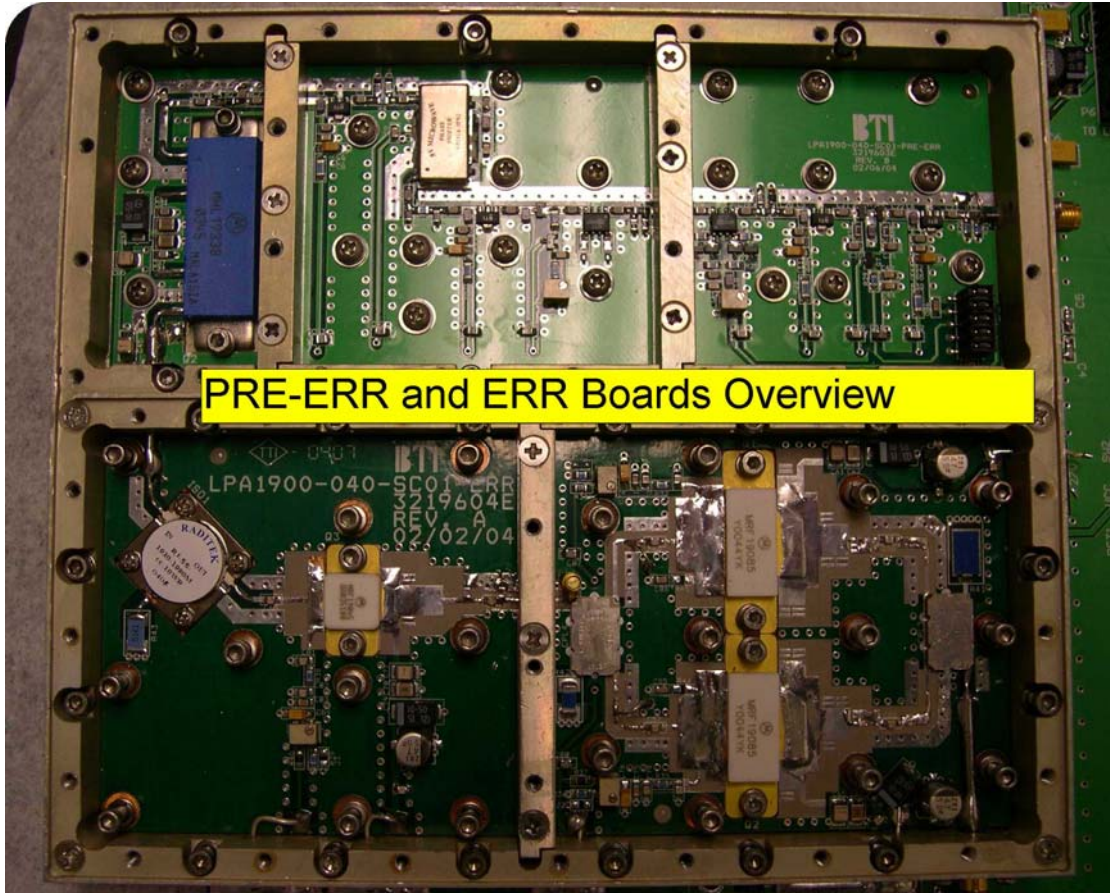

Universal-004 3227602E Front side

1900 MHz  
Linear Power Amplifier  
Universal-004F 3227602E

Universal-004 3227602E Back Side

1900 MHz  
Linear Power Amplifier  
Universal-004B 3227602E

1900 MHz  
Linear Power Amplifier  
Pre-err and Err Overview

1900 MHz  
Linear Power Amplifier  
Main Mother F 3219612E

Main Mother BOARD 3219612E Back Side

1900 MHz  
Linear Power Amplifier  
Main Mother B 3219612E

MAIN AMP  
MOTHER  
3219619E  
UpRight side

1900 MHz  
Linear Power Amplifier  
MAIN AMP MOTHER BOARD 3219619E UpRight