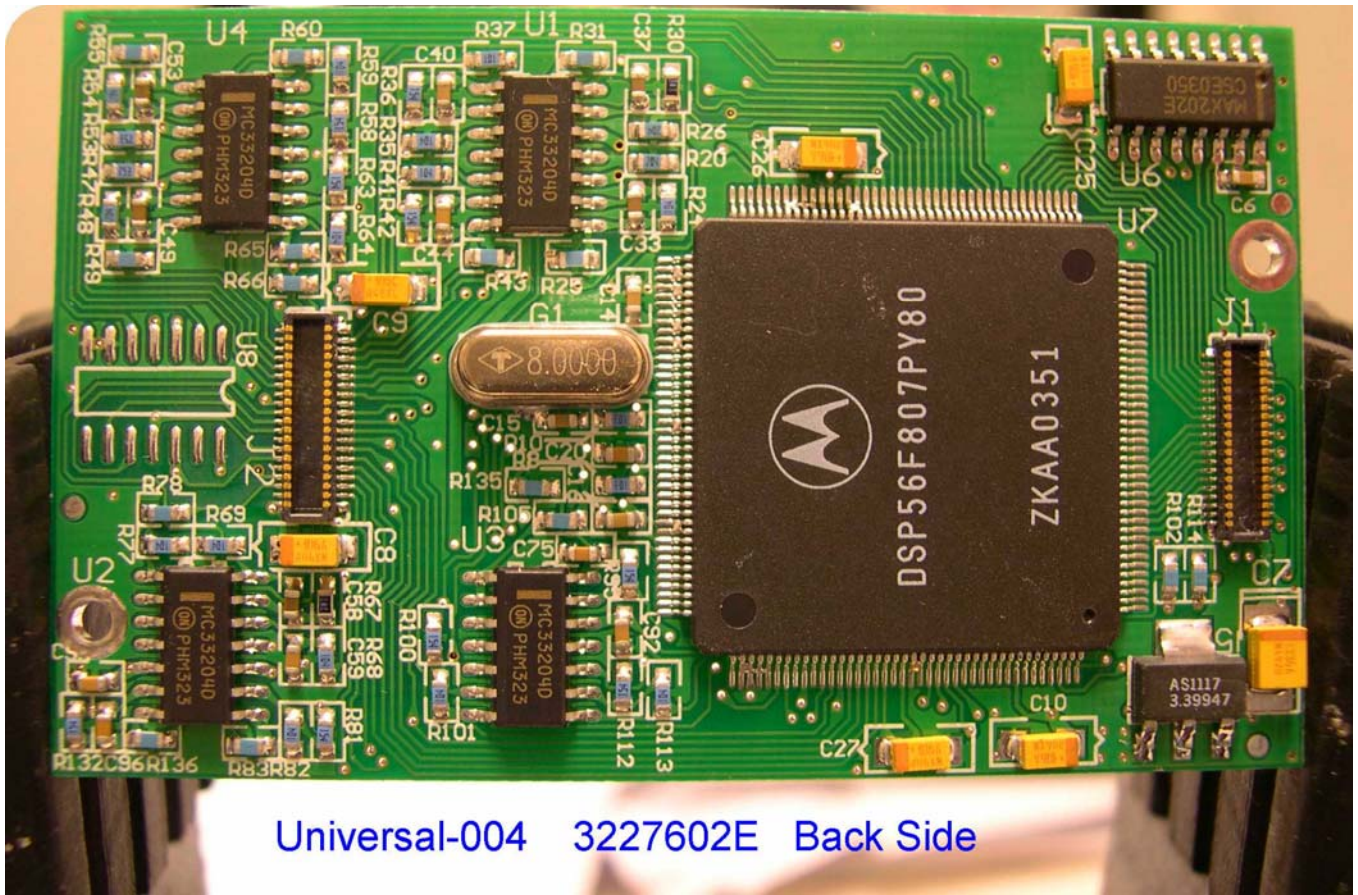

Universal-004 3227602E Front side

1900 MHz  
Linear Power Amplifier  
Universal-004F 3227602E

Universal-004 3227602E Back Side

1900 MHz  
Linear Power Amplifier  
Universal-004B 3227602E

1900 MHz  
Linear Power Amplifier  
Pre-err and Err Overview

1900 MHz  
Linear Power Amplifier  
Main Mother F 3219612E

Main Mother BOARD 3219612E Back Side

1900 MHz  
Linear Power Amplifier  
Main Mother B 3219612E

MAIN AMP  
MOTHER  
3219619E  
UpRight side

1900 MHz  
Linear Power Amplifier  
MAIN AMP MOTHER BOARD 3219619E UpRight

MAIN AMP MOTHER BOARD  
3219619E Overview

1900 MHz  
Linear Power Amplifier  
MAIN AMP MOTHER BOARD 3219619E Overview

MAIN AMP MOTHER BOARD  
3219619E Left Side

1900 MHz  
Linear Power Amplifier  
MAIN AMP MOTHER BOARD 3219619E Left