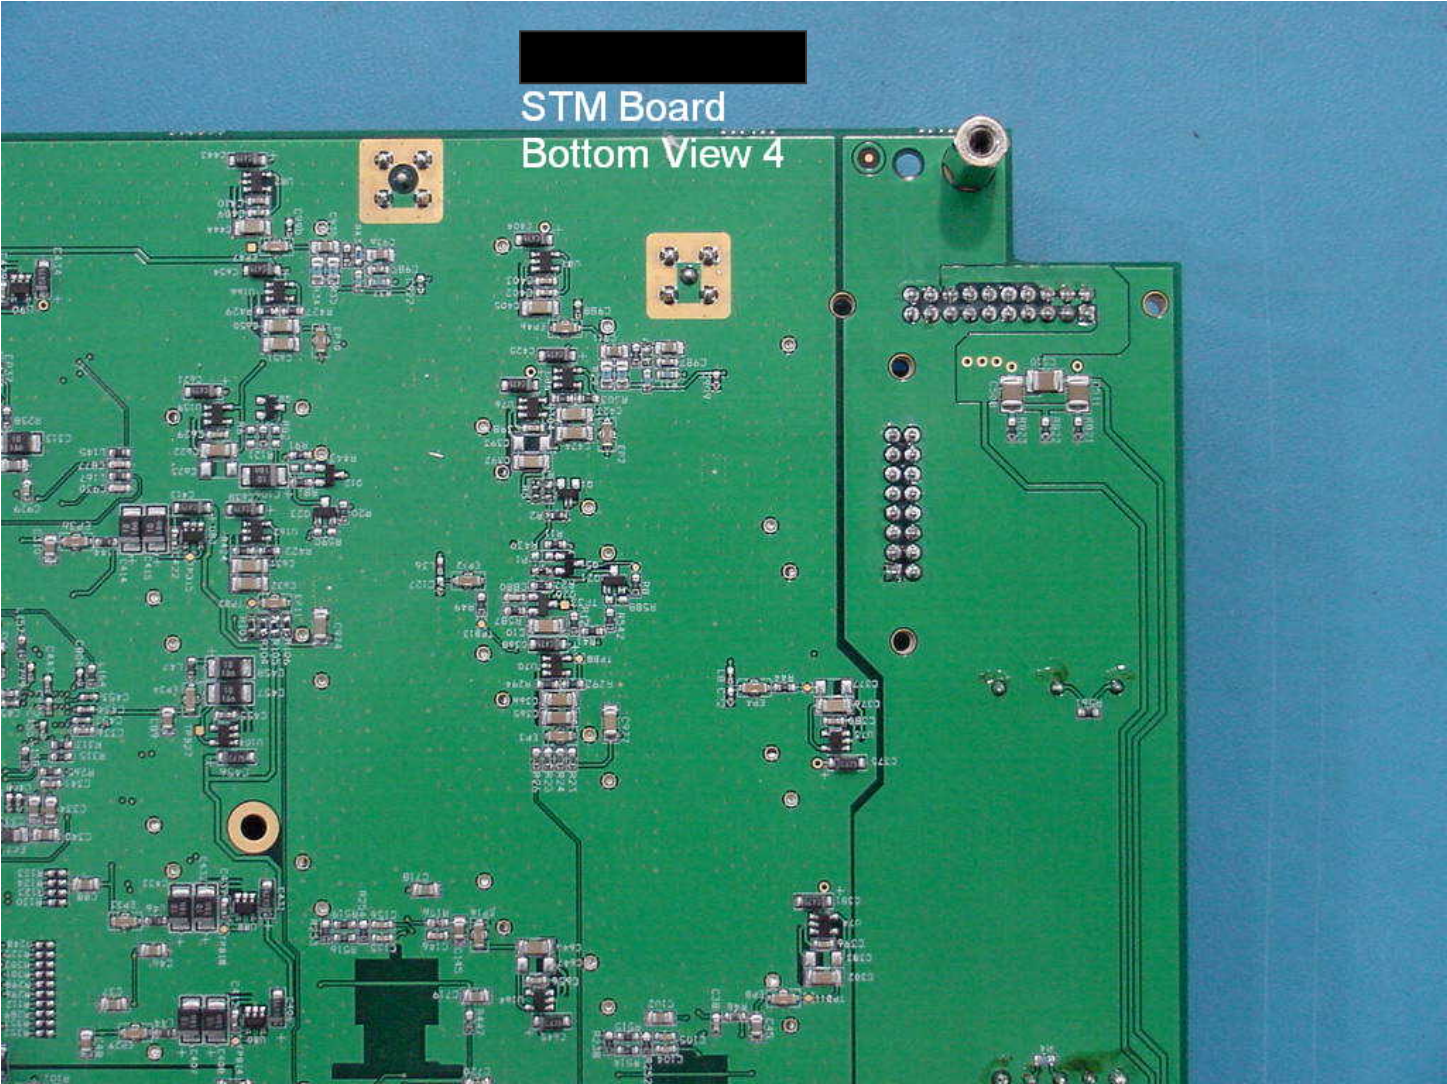

Digivance Street Coverage Solution (SCS)
STM Board
Top View - Upper Middle

Digivance Street Coverage Solution (SCS) (labeled as SMR DB in photo)
STM Board
Top View - Upper Left

Digivance Street Coverage Solution (SCS)
STM Board
Full Bottom View

STM Board
Bottom View

Digivance Street Coverage Solution (SCS) (labeled as SMR DB in photo)
STM Board
Bottom View - Lower Left

Digivance Street Coverage Solution (SCS) (labeled as SMR DB in photo)
STM Board
Bottom View - Lower Middle

Digivance Street Coverage Solution (SCS) (labeled as SMR DB in photo)
STM Board
Bottom View - Lower Right

Digivance Street Coverage Solution (SCS)
STM Board
Bottom View - Upper Right

Digivance Street Coverage Solution (SCS)
STM Board
Bottom View - Upper Middle

Digivance Street Coverage Solution (SCS)
STM Board
Bottom View - Upper Left

Digivance Street Coverage Solution (SCS)
Quadplexer (a.k.a. Power Monitor / Filter)
Open Top View

████████████████████
Quadplexer
Open Top View