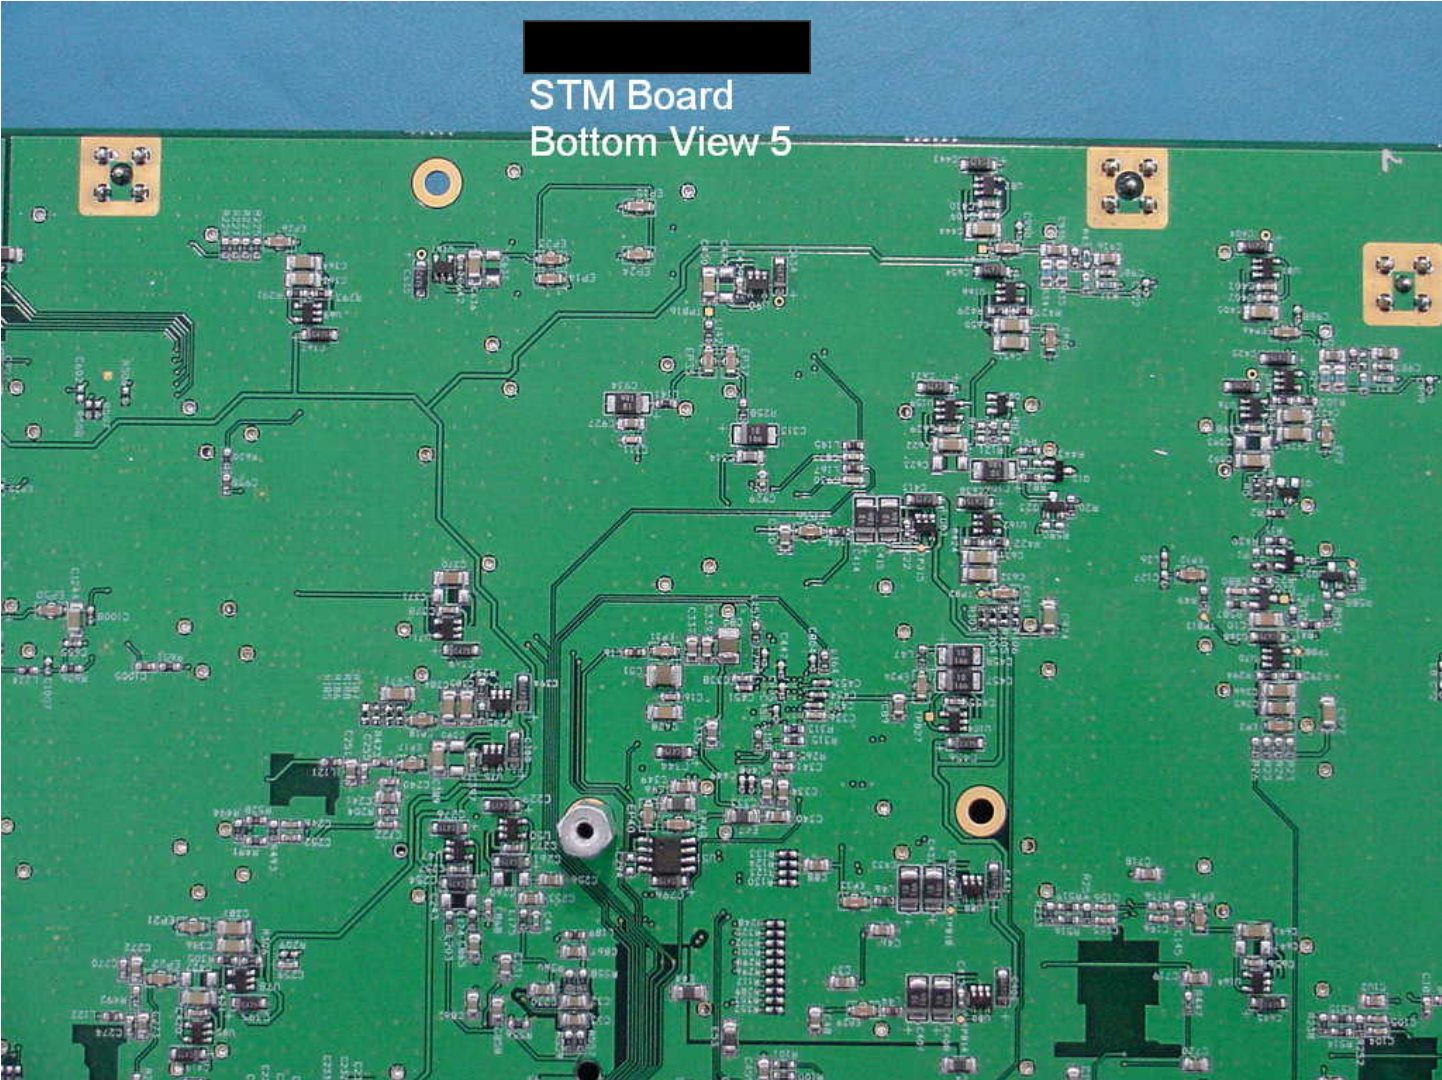

Digivance Street Coverage Solution (SCS)
STM Board
Top View - Upper Middle

Digivance Street Coverage Solution (SCS) (labeled as SMR DB in photo)
STM Board
Top View - Upper Left

Digivance Street Coverage Solution (SCS)
STM Board
Full Bottom View

STM Board
Bottom View

Digivance Street Coverage Solution (SCS) (labeled as SMR DB in photo)
STM Board
Bottom View - Lower Left

Digivance Street Coverage Solution (SCS) (labeled as SMR DB in photo)
STM Board
Bottom View - Lower Middle

Digivance Street Coverage Solution (SCS) (labeled as SMR DB in photo)
STM Board
Bottom View - Lower Right

Digivance Street Coverage Solution (SCS)
STM Board
Bottom View - Upper Right

Digivance Street Coverage Solution (SCS)
STM Board
Bottom View - Upper Middle

Digivance Street Coverage Solution (SCS)
STM Board
Bottom View - Upper Left

Digivance Street Coverage Solution (SCS)
Quadplexer (a.k.a. Power Monitor / Filter)
Open Top View

████████████████████
Quadplexer
Open Top View