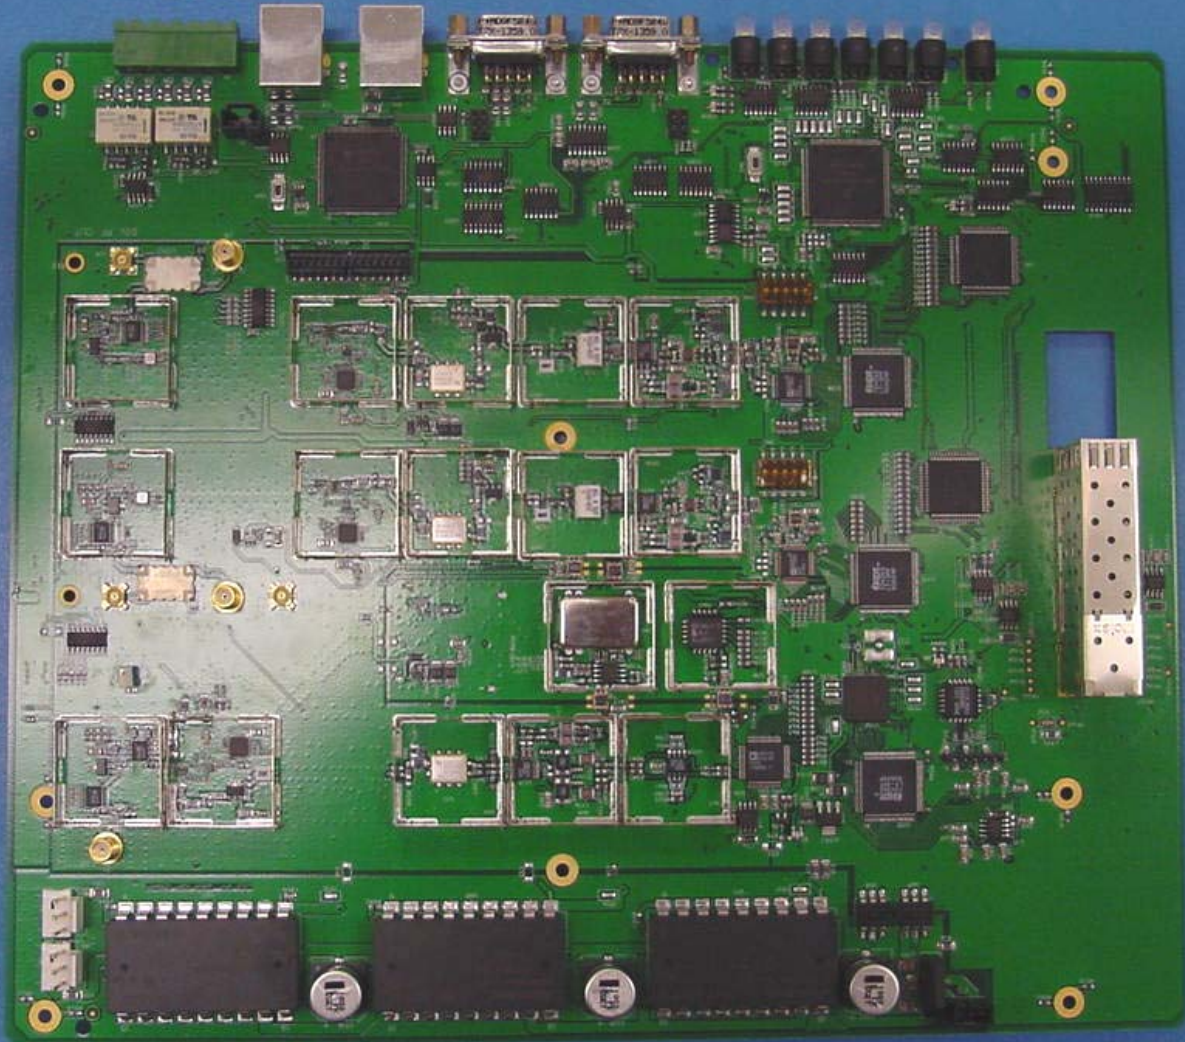

Digivance LRCS 1900 MHz
Host Unit
Open Top View

Digivance LRCS 1900 MHz
Host Board
Top View

Digivance LRCS 1900 MHz
Host Board
Top View 1

Digivance LRCS 1900 MHz
Host Board
Top View 2

Digivance LRCS 1900 MHz
Host Board
Top View 3

Digivance LRCS 1900 MHz
Host Board
Top View 4

Digivance LRCS 1900 MHz
Host Board
Top View 5

Digivance LRCS 1900 MHz
Host Board
Top View 6

Digivance LRCS 1900 MHz
Host Board
Top View 7

Digivance LRCS 1900 MHz
Host Board
Top View 8